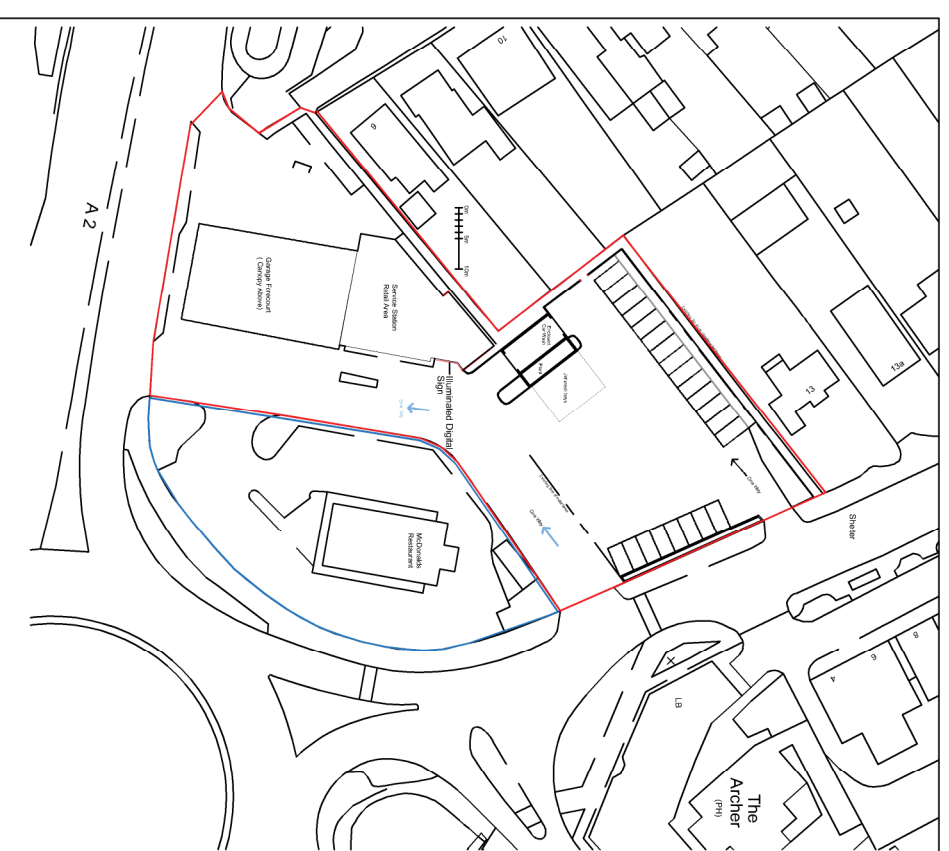

Site Plan 1:500 (A3)

Location Plan 1:1250 (A3)

CLIENT
 Whitfield Service Station
 Sandwich Road
 Whitfield
 Kent

PROJECT
 Internally illuminated digital
 advertising screen

PLANNING

DRAWING
 Site and Location Plans

SCALE	DRAWN BY	DATE
1:100@A3	MW	05.01.24
DRAWING NO.	REV	
240105-S-001		