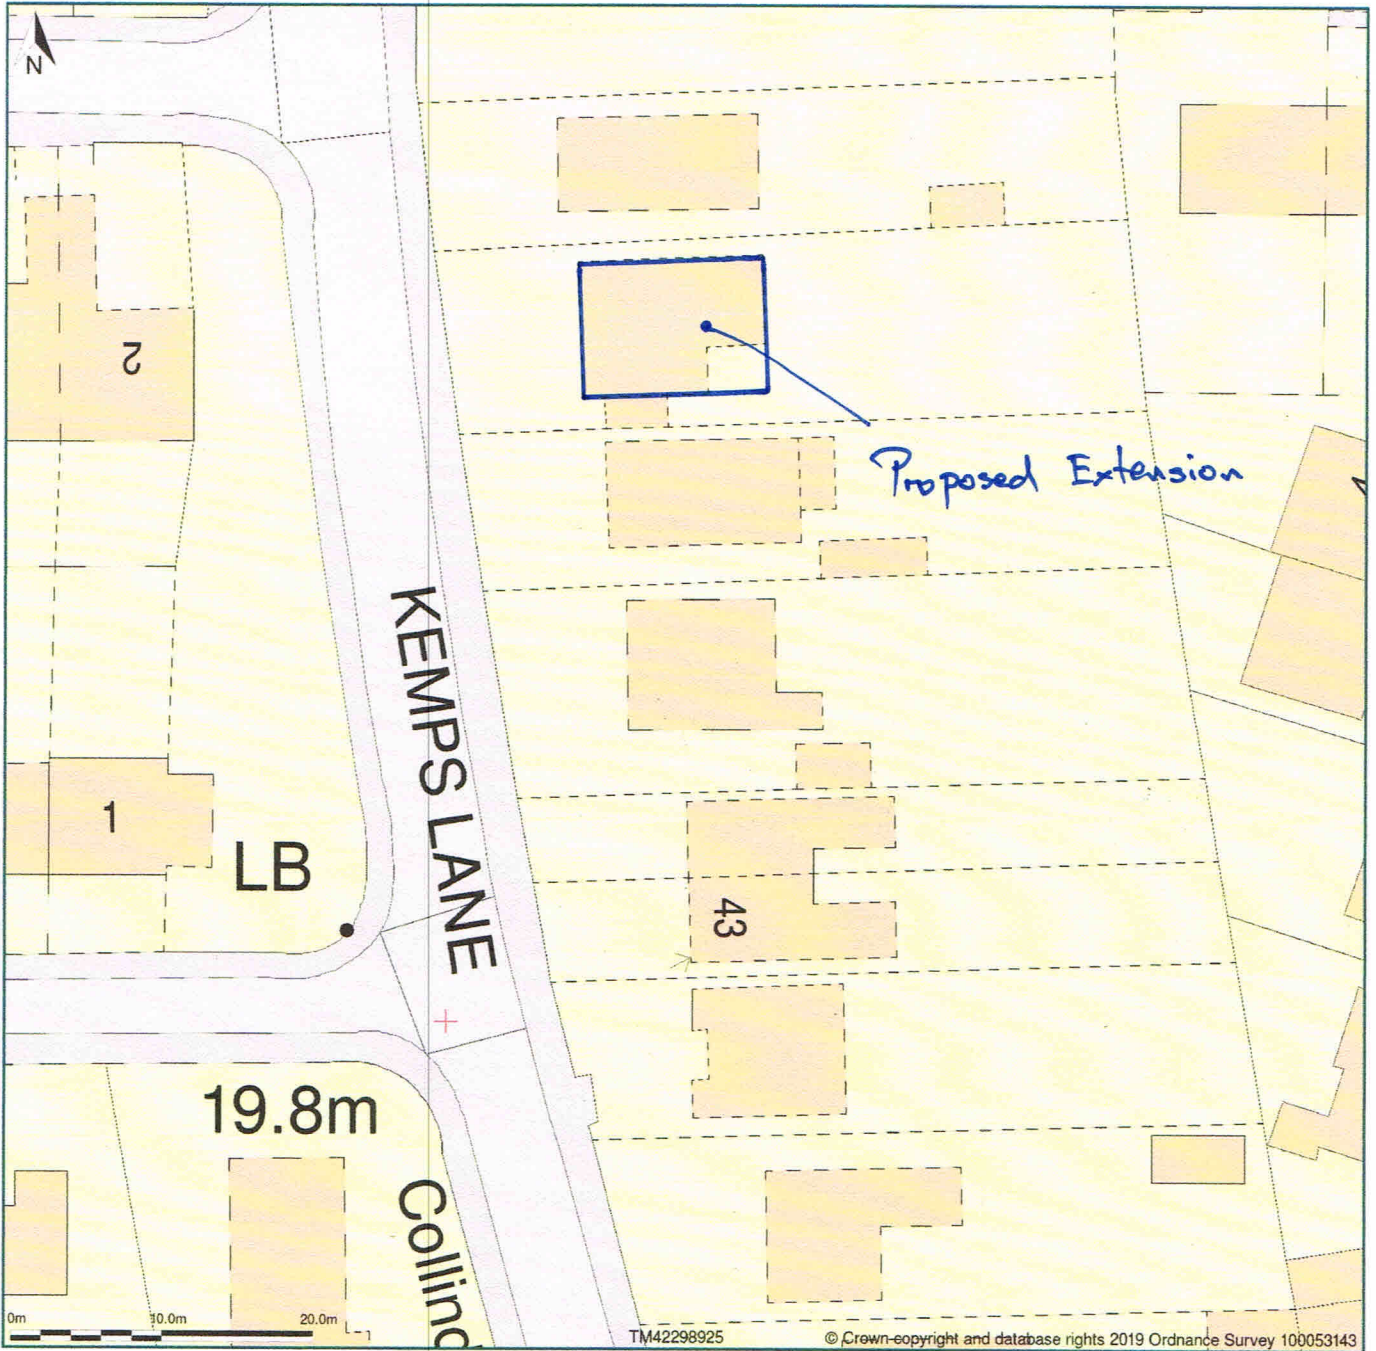

Kemps Lane, Beccles, Suffolk, NR34 9XB

Block Plan shows area bounded by: 642250.02, 289210.08 642340.02, 289300.08 (at a scale of 1:500), OSGridRef: TM42298925. The representation of a road, track or path is no evidence of a right of way. The representation of features as lines is no evidence of a property boundary.

Produced on 20th Jan 2019 from the Ordnance Survey National Geographic Database and incorporating surveyed revision available at this date. Reproduction in whole or part is prohibited without the prior permission of Ordnance Survey. © Crown copyright 2019. Supplied by [www.buyaplan.co.uk](http://www.buyaplan.co.uk) a licensed Ordnance Survey partner (100053143). Unique plan reference: #00385465-AA0738