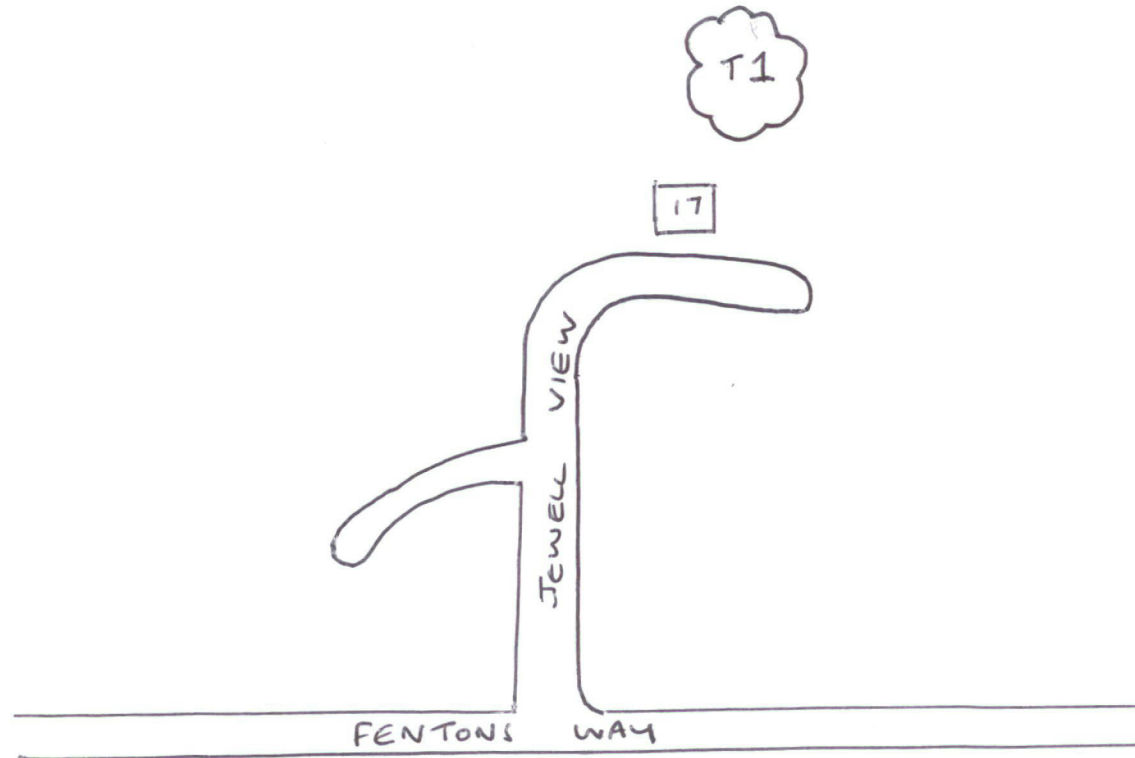

APPLICATION FOR TREE WORKS

LOCATION: LAND TO REAR OF  
17 JEWELL VIEW  
KESGRAVE, SUFFOLK

DATE: 02/01/2024

SUBMITTED BY: MARK  
MIDDLETON

GARDEN CARE

T1. OAK - SELECTIVE CROWN THINNING + REMOVAL OF DEAD WOOD