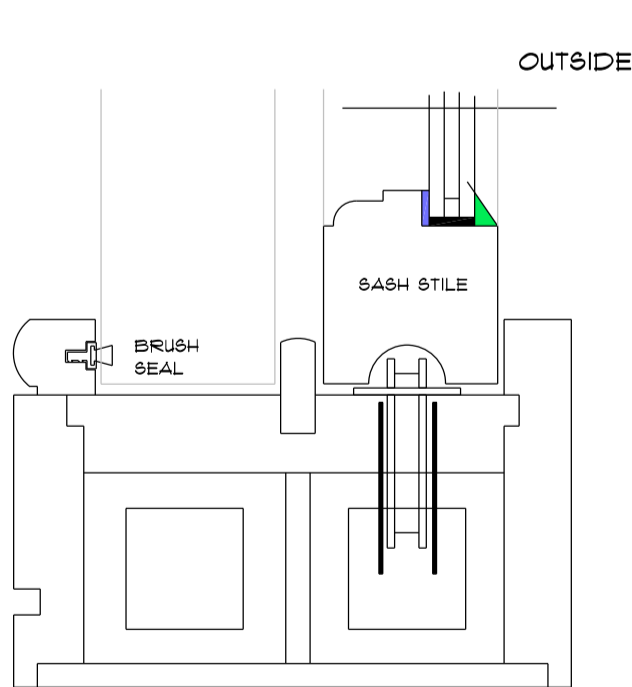

4 CASTLE ROAD COWES ISLE OF WIGHT PO31 7QY
 VERTICAL PAINTED TIMBER SLIDING BOX SASH WINDOWS

HERITAGE SLIM LITE 14MM
 DOUBLE GLAZED UNIT
 LOW E 6MM ARGON FILLED
 TOUGHENED BELOW 800MM
 (OFF FINISHED FLOOR)

WINDOW 1 - 5
 HEAD MEETING STILES AND
 CILL DETAIL

WINDOW 1, 2 AND 5
 JAMB & ASTRAGAL DETAIL

WINDOW 3 AND 4
 JAMB & ASTRAGAL DETAIL