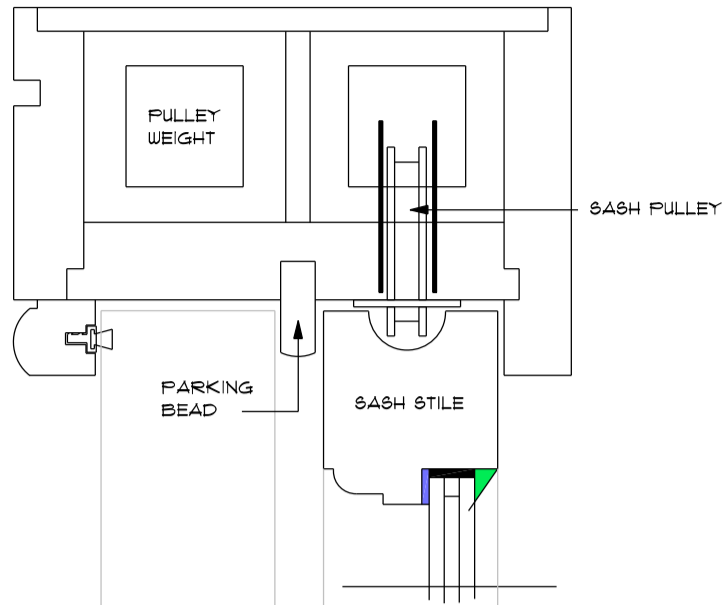

4 CASTLE ROAD COWES ISLE OF WIGHT PO31 7QY
 VERTICAL PAINTED TIMBER SLIDING BOX SASH WINDOWS

HERITAGE SLIM LITE 14MM
 DOUBLE GLAZED UNIT
 LOW E 6MM ARGON FILLED
 TOUGHENED BELOW 800MM
 (OFF FINISHED FLOOR)

WINDOW 1 - 5
 HEAD MEETING STILES AND
 CILL DETAIL

WINDOW 1, 2 AND 5
 JAMB & ASTRAGAL DETAIL

WINDOW 3 AND 4
 JAMB & ASTRAGAL DETAIL