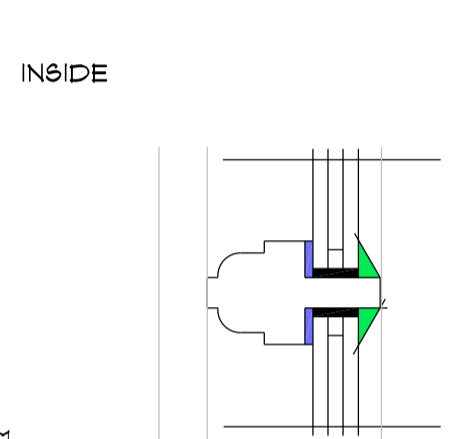

4 CASTLE ROAD COWES ISLE OF WIGHT PO31 7QY
 VERTICAL PAINTED TIMBER SLIDING BOX SASH WINDOWS

HERITAGE SLIM LITE 14MM
 DOUBLE GLAZED UNIT
 LOW E 6MM ARGON FILLED
 TOUGHENED BELOW 800MM
 (OFF FINISHED FLOOR)

WINDOW 1 - 5
 HEAD MEETING STILES AND
 CILL DETAIL

WINDOW 1, 2 AND 5
 JAMB & ASTRAGAL DETAIL

WINDOW 3 AND 4
 JAMB & ASTRAGAL DETAIL