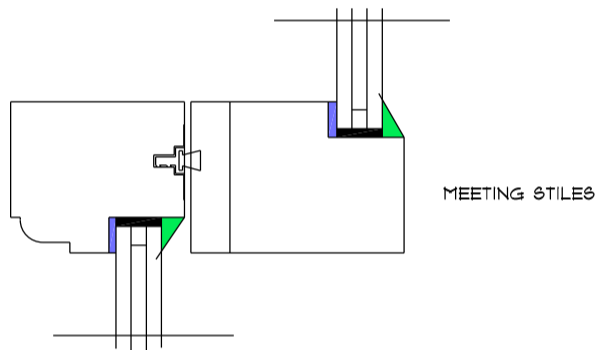

4 CASTLE ROAD COWES ISLE OF WIGHT PO31 7QY
 VERTICAL PAINTED TIMBER SLIDING BOX SASH WINDOWS

HERITAGE SLIM LITE 14MM
 DOUBLE GLAZED UNIT
 LOW E 6MM ARGON FILLED
 TOUGHENED BELOW 800MM
 (OFF FINISHED FLOOR)

WINDOW 1 - 5
 HEAD MEETING STILES AND
 CILL DETAIL

WINDOW 1, 2 AND 5
 JAMB & ASTRAGAL DETAIL

WINDOW 3 AND 4
 JAMB & ASTRAGAL DETAIL