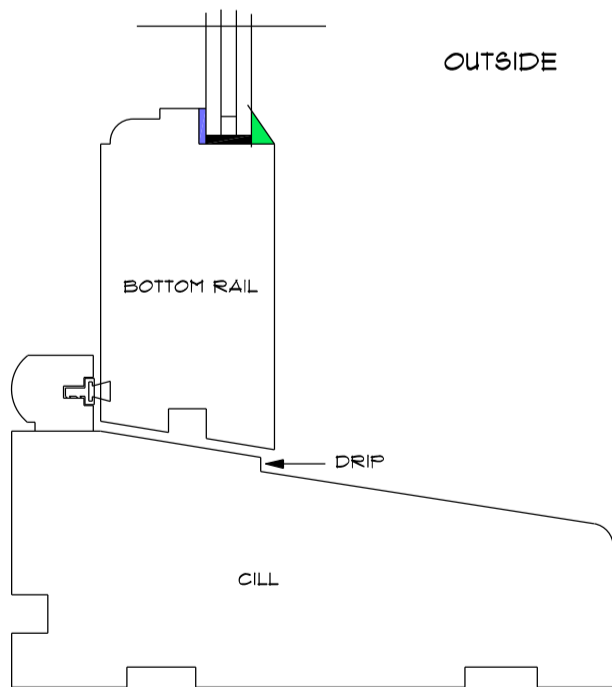

4 CASTLE ROAD COWES ISLE OF WIGHT PO31 7QY
 VERTICAL PAINTED TIMBER SLIDING BOX SASH WINDOWS

HERITAGE SLIM LITE 14MM
 DOUBLE GLAZED UNIT
 LOW E 6MM ARGON FILLED
 TOUGHENED BELOW 800MM
 (OFF FINISHED FLOOR)

WINDOW 1 - 5
 HEAD MEETING STILES AND
 CILL DETAIL

WINDOW 1, 2 AND 5
 JAMB & ASTRAGAL DETAIL

WINDOW 3 AND 4
 JAMB & ASTRAGAL DETAIL