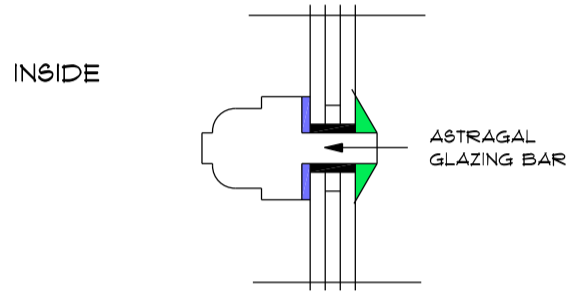

4 CASTLE ROAD COWES ISLE OF WIGHT PO31 7QY
 VERTICAL PAINTED TIMBER SLIDING BOX SASH WINDOWS

HERITAGE SLIM LITE 14MM
 DOUBLE GLAZED UNIT
 LOW E 6MM ARGON FILLED
 TOUGHENED BELOW 800MM
 (OFF FINISHED FLOOR)

WINDOW 1 - 5
 HEAD MEETING STILES AND
 CILL DETAIL

WINDOW 1, 2 AND 5
 JAMB & ASTRAGAL DETAIL

WINDOW 3 AND 4
 JAMB & ASTRAGAL DETAIL