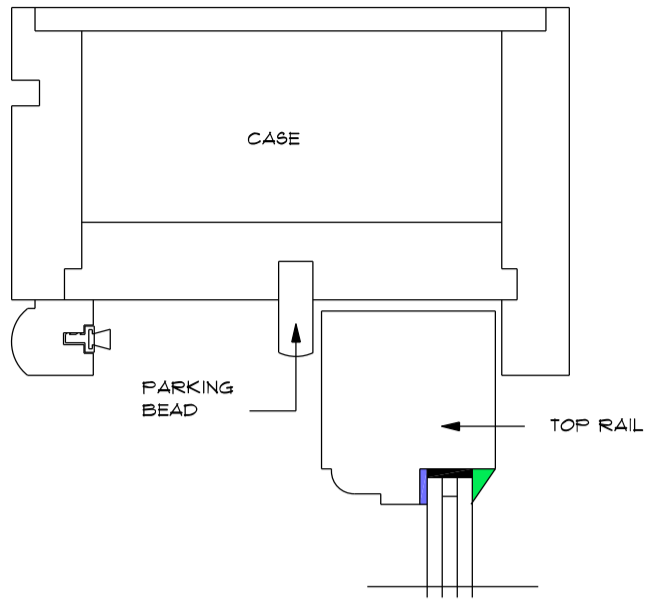

4 CASTLE ROAD COWES ISLE OF WIGHT PO31 7QY
 VERTICAL PAINTED TIMBER SLIDING BOX SASH WINDOWS

HERITAGE SLIM LITE 14MM
 DOUBLE GLAZED UNIT
 LOW E 6MM ARGON FILLED
 TOUGHENED BELOW 800MM
 (OFF FINISHED FLOOR)

WINDOW 1 - 5
 HEAD MEETING STILES AND
 CILL DETAIL

WINDOW 1, 2 AND 5
 JAMB & ASTRAGAL DETAIL

WINDOW 3 AND 4
 JAMB & ASTRAGAL DETAIL