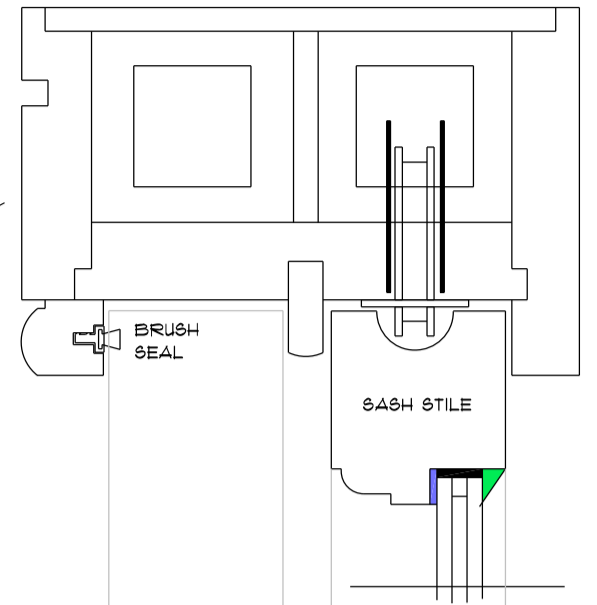

4 CASTLE ROAD COWES ISLE OF WIGHT PO31 7QY
 VERTICAL PAINTED TIMBER SLIDING BOX SASH WINDOWS

HERITAGE SLIM LITE 14MM
 DOUBLE GLAZED UNIT
 LOW E 6MM ARGON FILLED
 TOUGHENED BELOW 800MM
 (OFF FINISHED FLOOR)

WINDOW 1 - 5
 HEAD MEETING STILES AND
 CILL DETAIL

WINDOW 1, 2 AND 5
 JAMB & ASTRAGAL DETAIL

WINDOW 3 AND 4
 JAMB & ASTRAGAL DETAIL