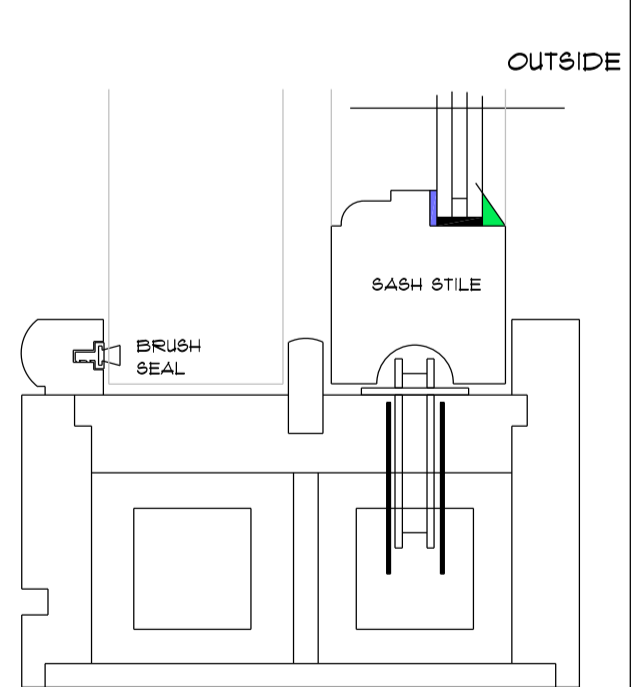

4 CASTLE ROAD COWES ISLE OF WIGHT PO31 7QY
 VERTICAL PAINTED TIMBER SLIDING BOX SASH WINDOWS

HERITAGE SLIM LITE 14MM
 DOUBLE GLAZED UNIT
 LOW E 6MM ARGON FILLED
 TOUGHENED BELOW 800MM
 (OFF FINISHED FLOOR)

WINDOW 1 - 5
 HEAD MEETING STILES AND
 CILL DETAIL

WINDOW 1, 2 AND 5
 JAMB & ASTRAGAL DETAIL

WINDOW 3 AND 4
 JAMB & ASTRAGAL DETAIL