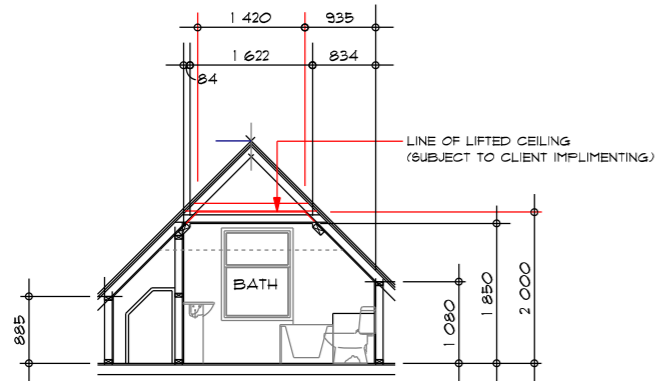

PROPOSED INTERNAL ALTERATIONS TO 4 CASTLE ROAD COWES ISLE OF WIGHT PO31 7QY

PROPOSED FRONT ELEVATION - EAST
Scale 1:100 @ A3

PROPOSED REAR ELEVATION SECTION - WEST
Scale 1:100 @ A3

PROPOSED REAR ELEVATION - WEST
Scale 1:100 @ A3

WORKING SECTION 2ND FLOOR BATH
Scale 1:100 @ A3

PROPOSED SIDE ELEVATION / SECTION - NORTH
Scale 1:100 @ A3