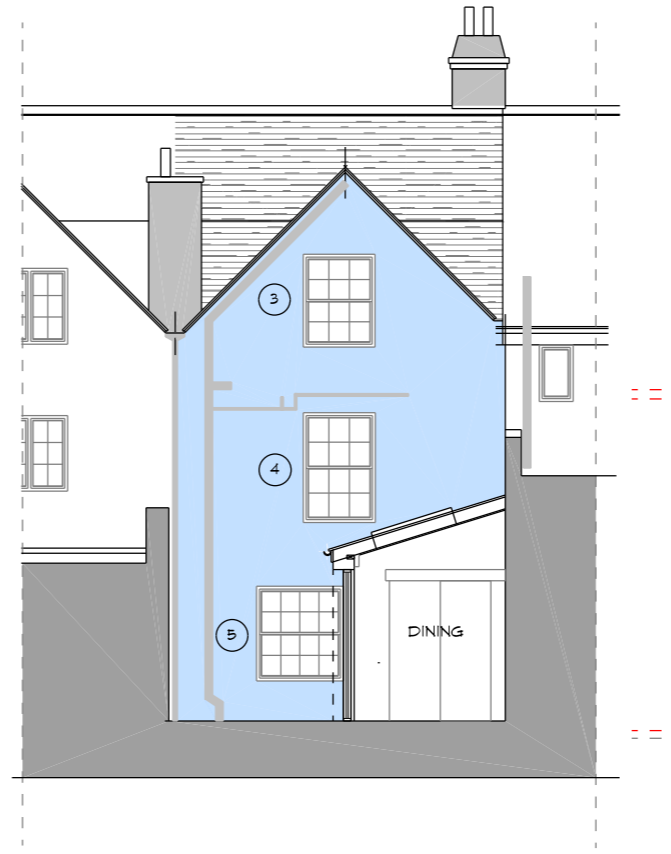

PROPOSED INTERNAL ALTERATIONS TO 4 CASTLE ROAD COWES ISLE OF WIGHT PO31 7QY

PROPOSED FRONT ELEVATION - EAST
Scale 1:100 @ A3

PROPOSED REAR ELEVATION SECTION - WEST
Scale 1:100 @ A3

PROPOSED REAR ELEVATION - WEST
Scale 1:100 @ A3

WORKING SECTION 2ND FLOOR BATH
Scale 1:100 @ A3

PROPOSED SIDE ELEVATION / SECTION - NORTH
Scale 1:100 @ A3