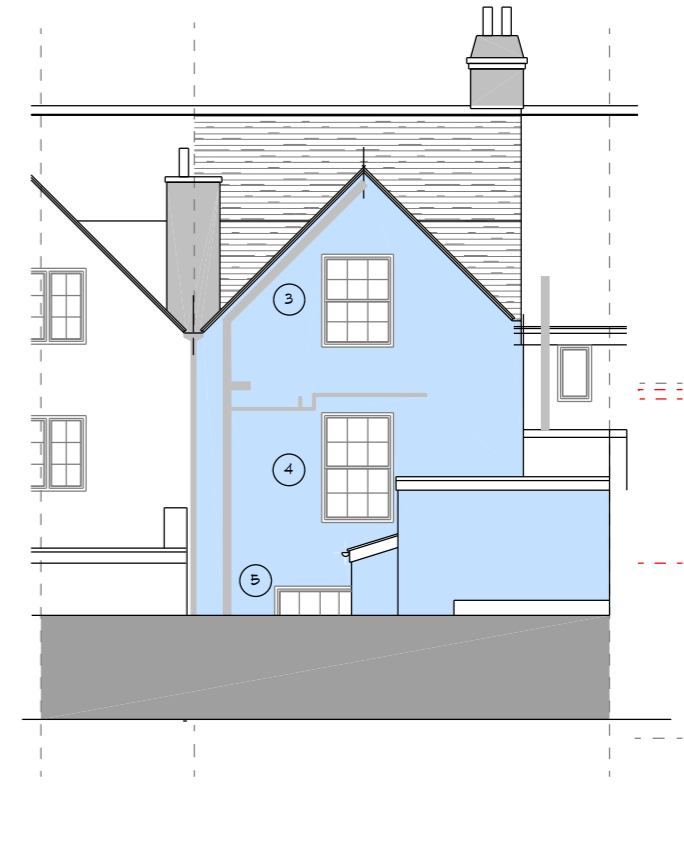

PROPOSED INTERNAL ALTERATIONS TO 4 CASTLE ROAD COWES ISLE OF WIGHT PO31 7QY

PROPOSED FRONT ELEVATION - EAST
Scale 1:100 @ A3

PROPOSED REAR ELEVATION SECTION - WEST
Scale 1:100 @ A3

PROPOSED REAR ELEVATION - WEST
Scale 1:100 @ A3

WORKING SECTION 2ND FLOOR BATH
Scale 1:100 @ A3

PROPOSED SIDE ELEVATION / SECTION - NORTH
Scale 1:100 @ A3