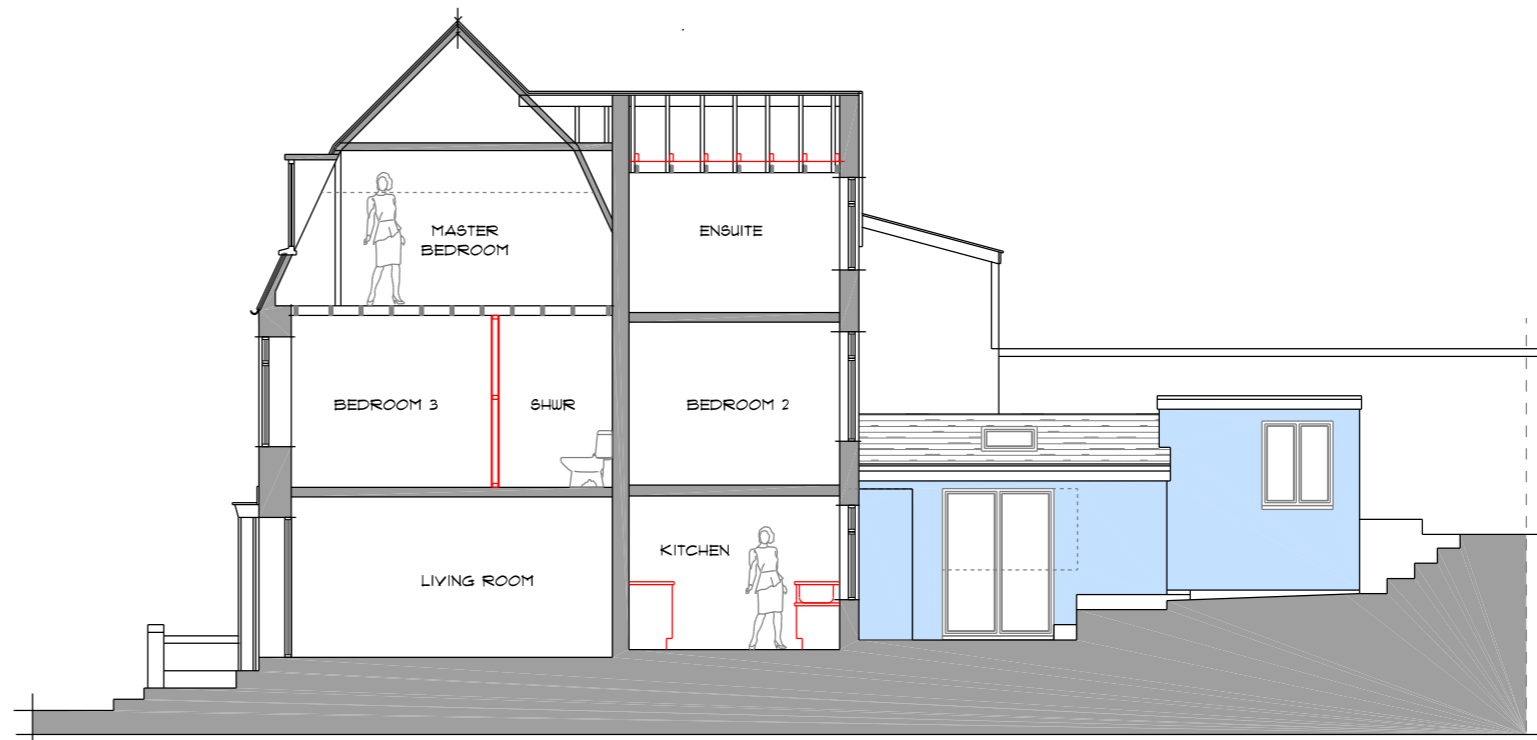

PROPOSED INTERNAL ALTERATIONS TO 4 CASTLE ROAD COWES ISLE OF WIGHT PO31 7QY

PROPOSED FRONT ELEVATION - EAST
Scale 1:100 @ A3

PROPOSED REAR ELEVATION SECTION - WEST
Scale 1:100 @ A3

PROPOSED REAR ELEVATION - WEST
Scale 1:100 @ A3

WORKING SECTION 2ND FLOOR BATH
Scale 1:100 @ A3

PROPOSED SIDE ELEVATION / SECTION - NORTH
Scale 1:100 @ A3