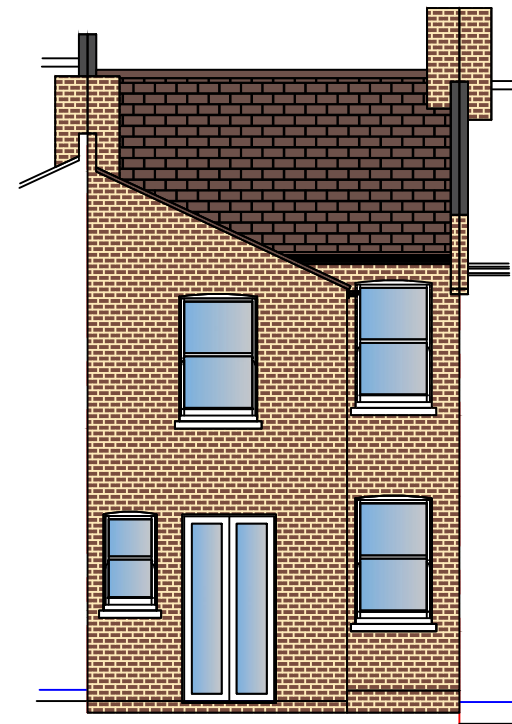

EXISTING SIDE ELEVATION

EXISTING REAR ELEVATION

EXISTING FRONT ELEVATION

EXISTING SIDE ELEVATION

12 Swift Avenue, Finberry,  
Ashford, Kent, TN25 7GD.  
07872 995076.  
theloftdesignstudio@outlook.com

Name:

Address:  
22 PELHAM ROAD, BECKENHAM, BR3 4SG.

Project: LOFT CONVERSION WITH REAR DORMERS AND VELUX WINDOWS TO FRONT ELEVATION

Date:  
29/12/23

Drawn By:  
MB

Plan No:  
1618/5