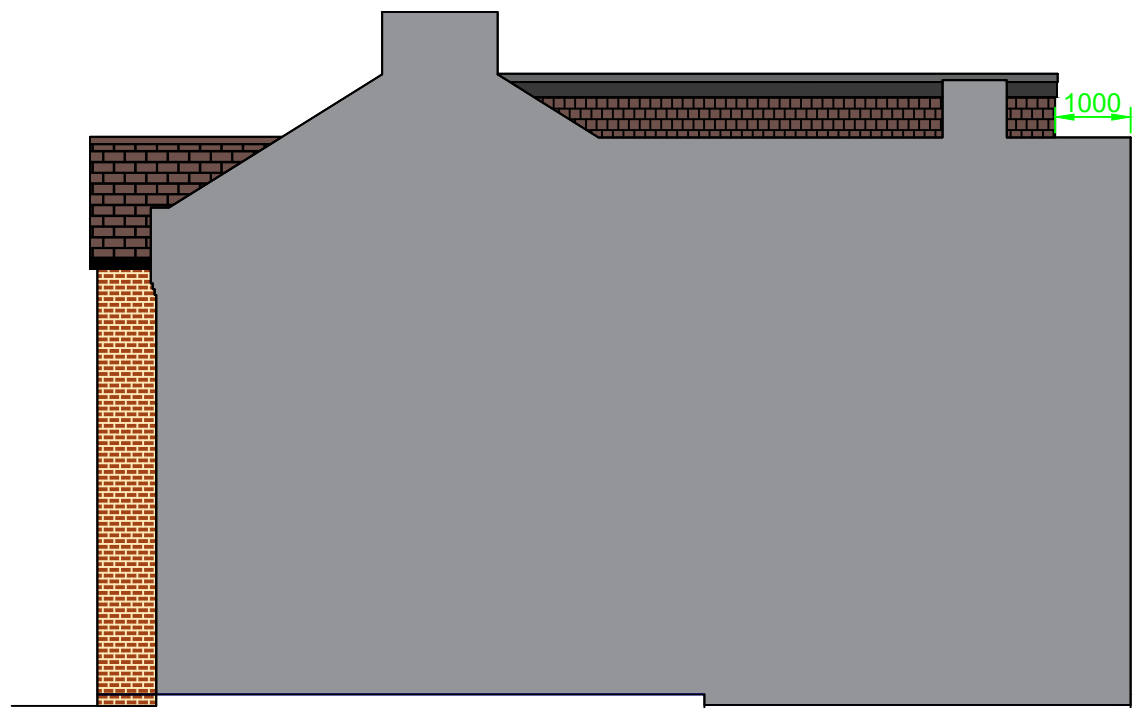

PROPOSED SIDE ELEVATION

PROPOSED REAR ELEVATION

PROPOSED FRONT ELEVATION

PROPOSED SIDE ELEVATION

12 Swift Avenue, Finberry,
Ashford, Kent, TN25 7GD.
07872 995076.
theloftdesignstudio@outlook.com

Name:

Address:
22 PELHAM ROAD, BECKENHAM, BR3 4SG.

Project: LOFT CONVERSION WITH REAR DORMERS AND VELUX WINDOWS TO FRONT ELEVATION

Date:
29/12/23

Drawn By:
MB

Plan No:
1618/11