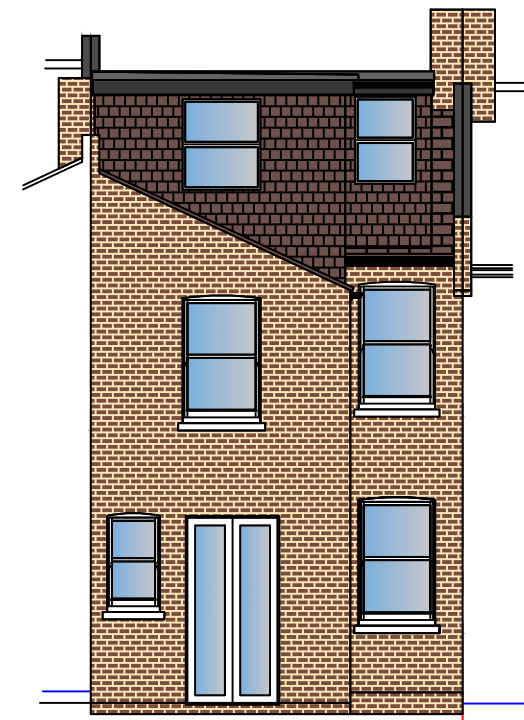

PROPOSED SIDE ELEVATION

PROPOSED REAR ELEVATION

PROPOSED FRONT ELEVATION

PROPOSED SIDE ELEVATION

12 Swift Avenue, Finberry,
Ashford, Kent, TN25 7GD.
07872 995076.
theloftdesignstudio@outlook.com

Name:

Address:
22 PELHAM ROAD, BECKENHAM, BR3 4SG.

Project: LOFT CONVERSION WITH REAR DORMERS AND VELUX WINDOWS TO FRONT ELEVATION

Date:
29/12/23

Drawn By:
MB

Plan No:
1618/11