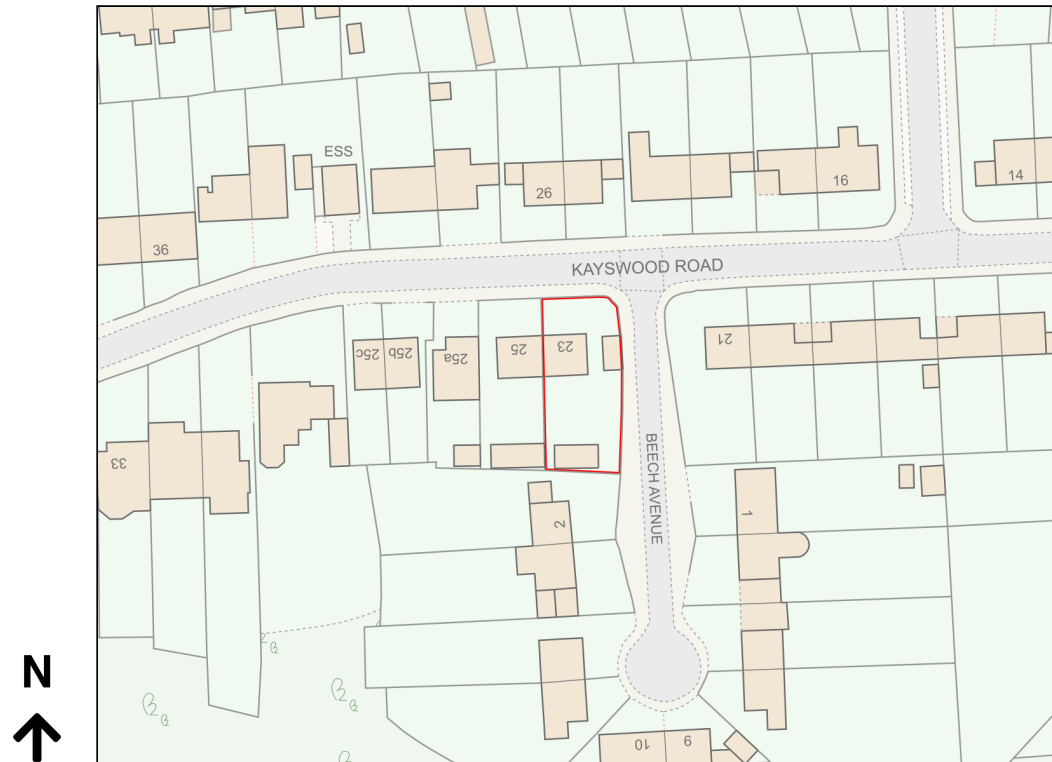

# Location Plan

Site Address: 23, Kayswood Road, Marple, Stockport, SK6 6EW

Date Produced: 02-Jan-2024

Scale: 1:1250 @A4

Planning Portal Reference: PP-12692980v1