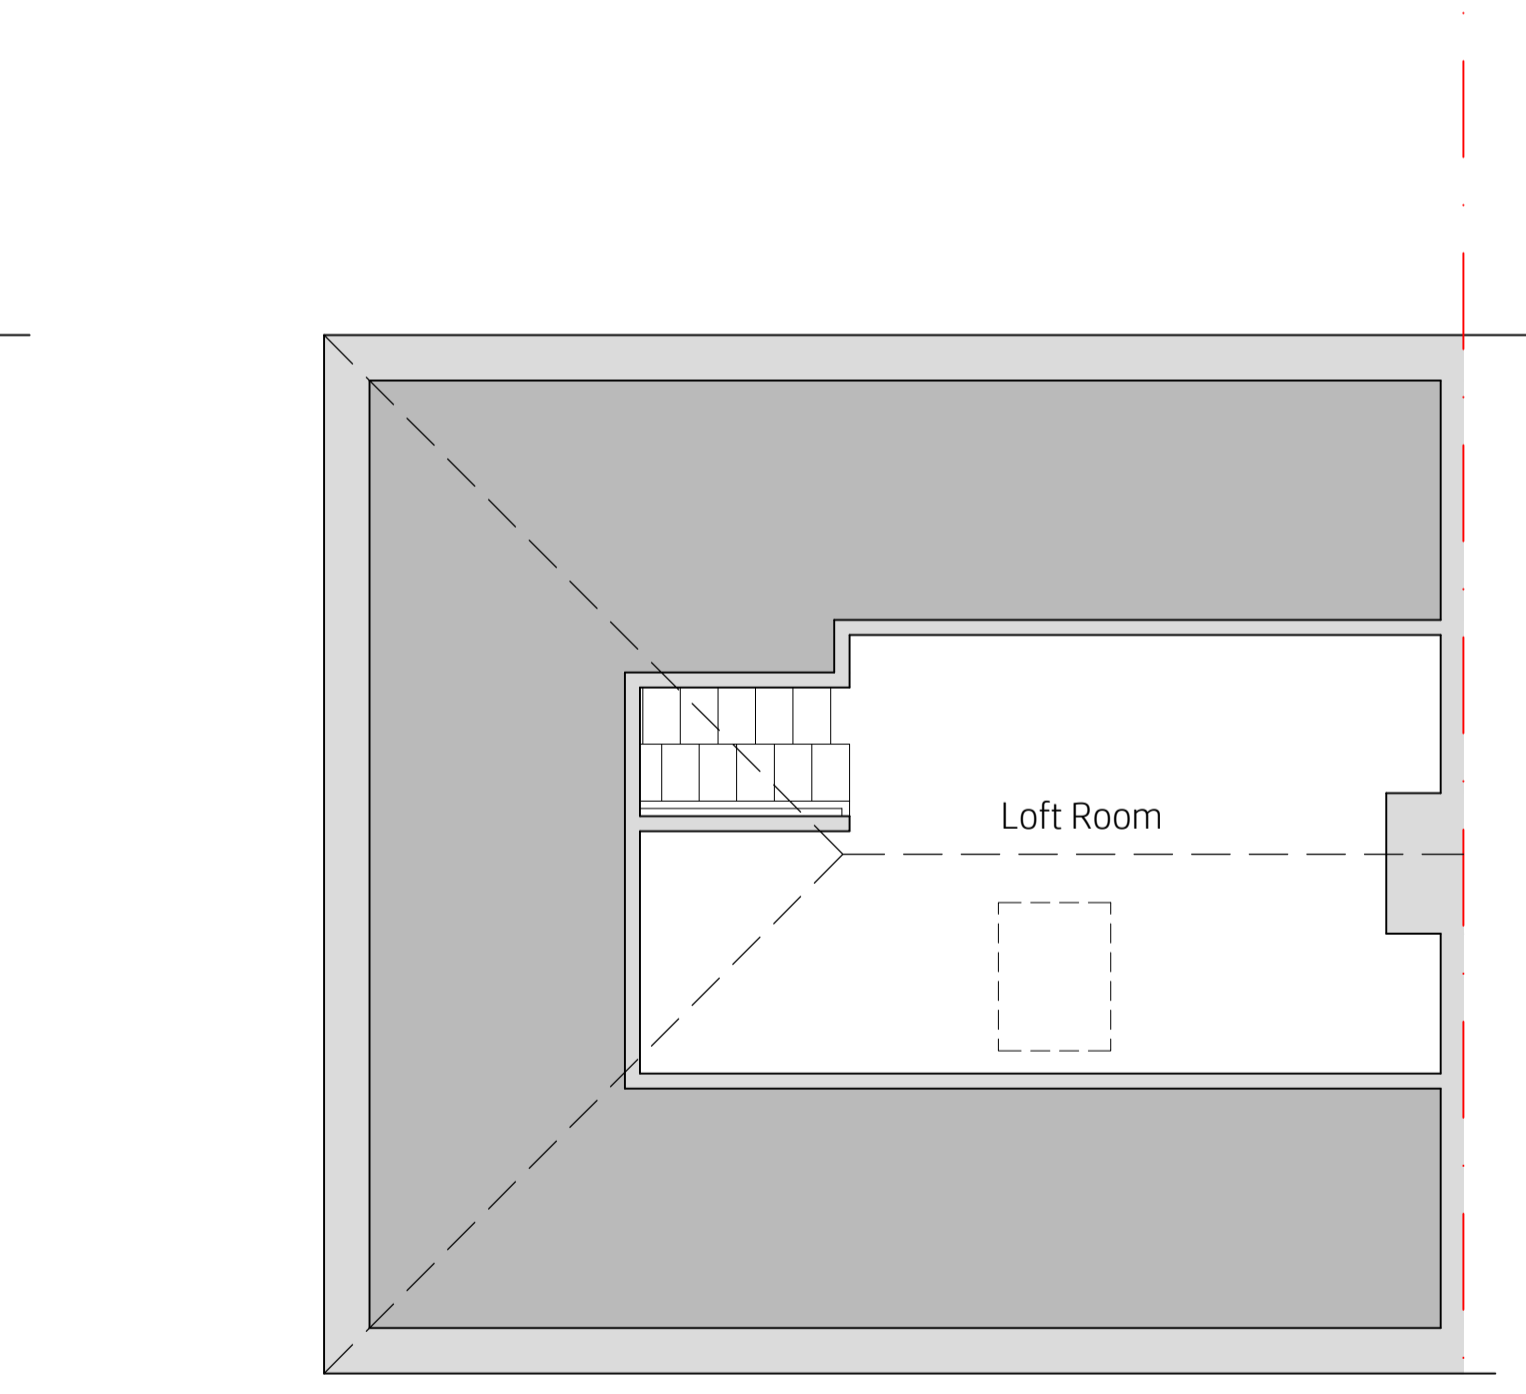

Existing Rear Elevation

Existing Side Elevation

Existing Front Elevation

Existing Ground Floor

Existing First Floor

Existing Loft Floor

project
 23 Kays Wood Road
 Marple
 SK6 6EW

scale
 1:50@A1
 1:100@A3

drawn by
 klh

drawing number
 KH857-001

revision description date
 08.12.2023

Existing Plans

kieranhibbsarchitecture
 27 Pioneer Road
 Macclesfield
 SK11 7ZB

kieranhibbs@gmail.com
 Mobile: 07584049322