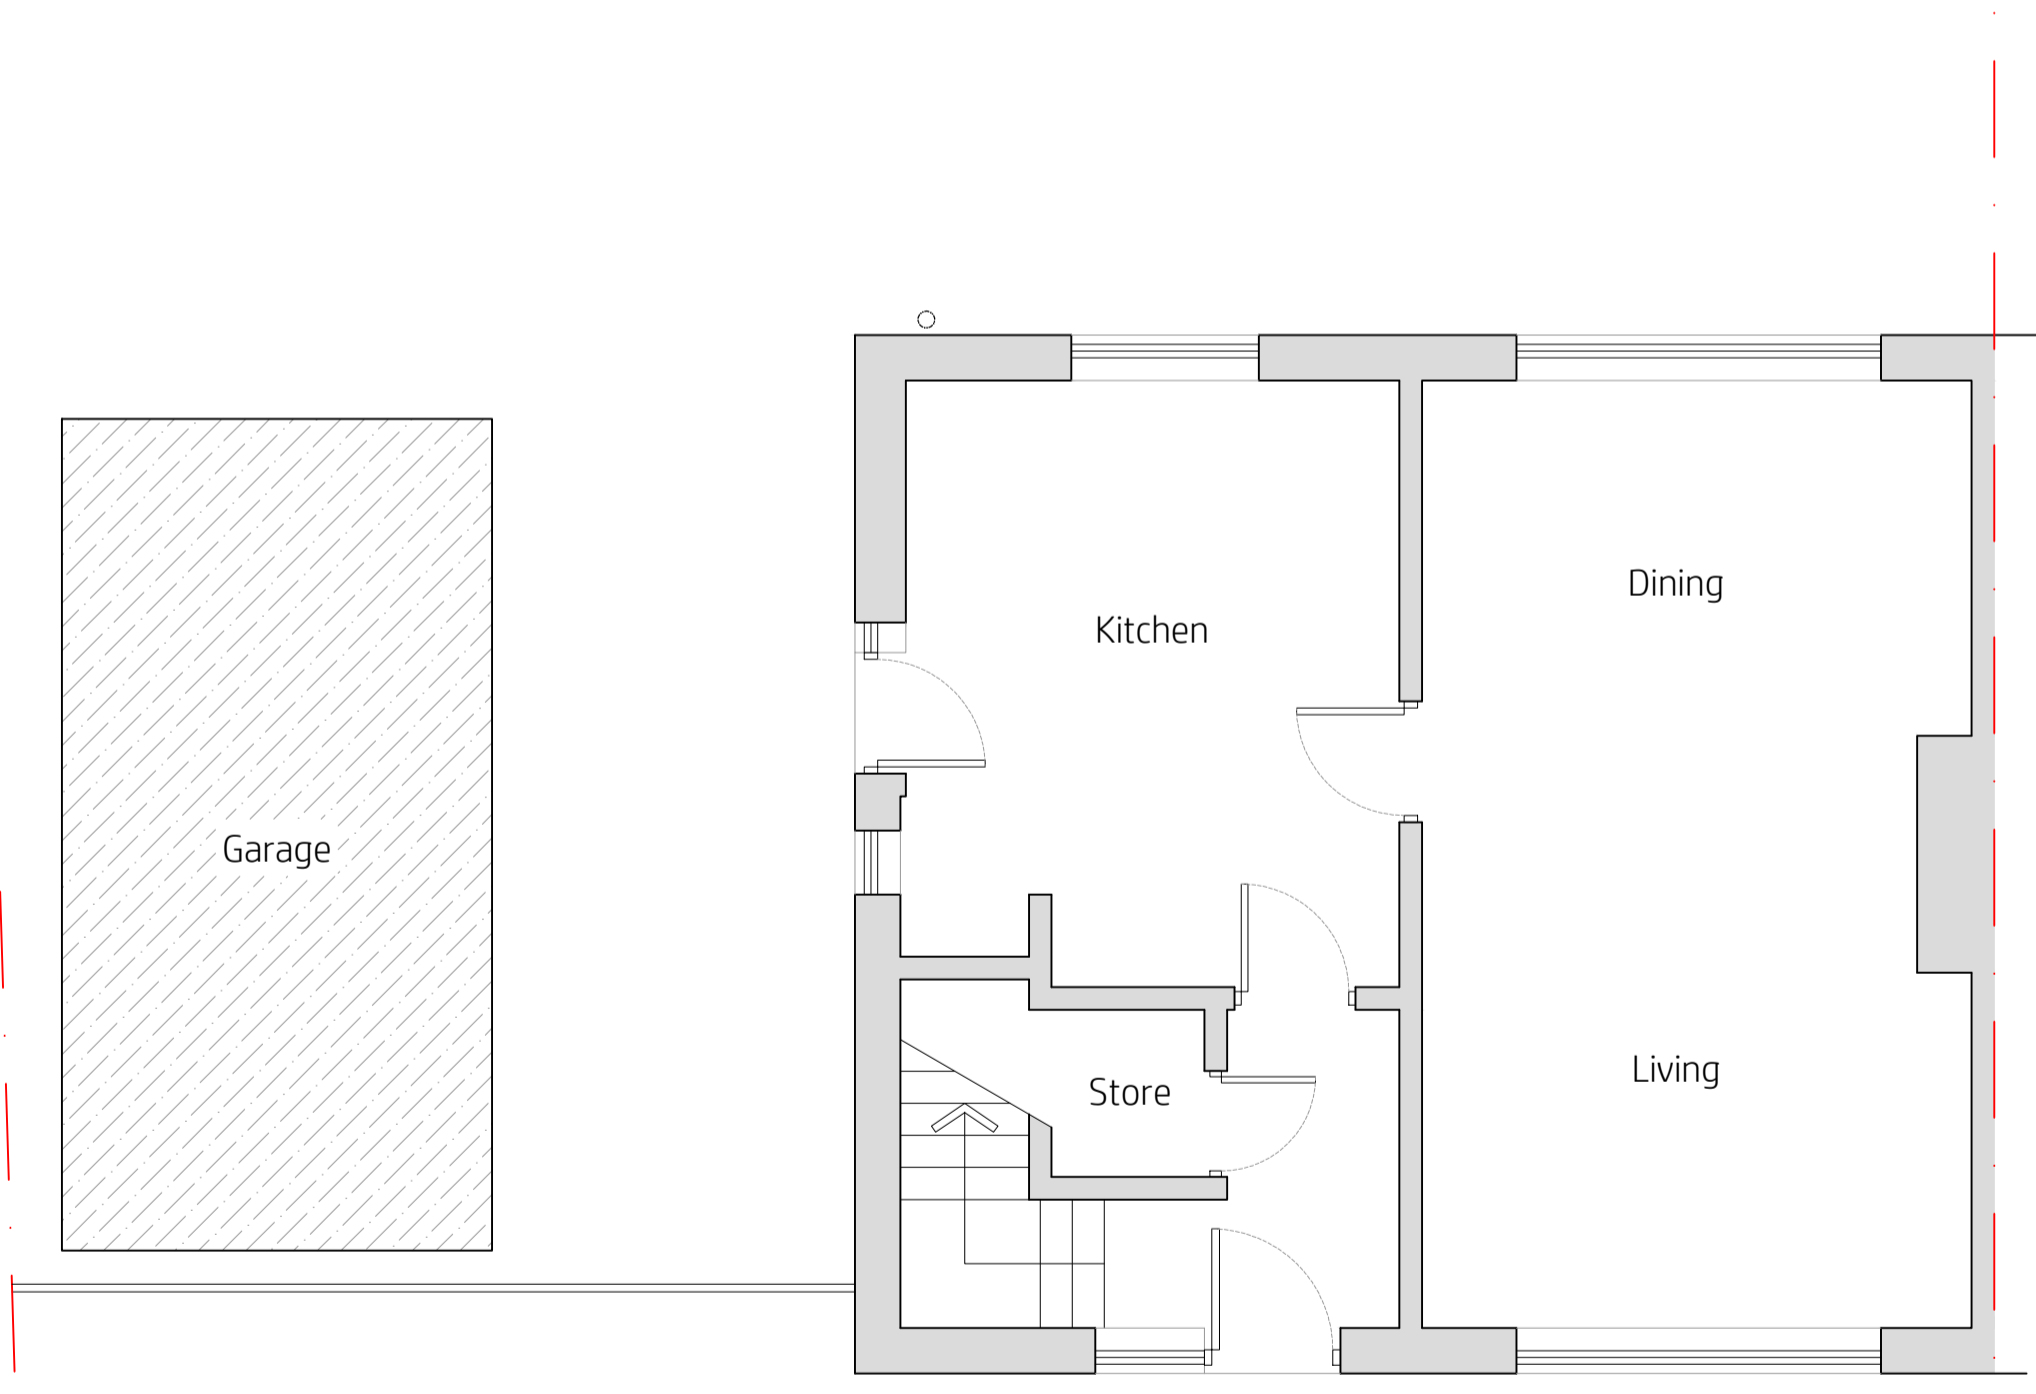

Existing Rear Elevation

Existing Side Elevation

Existing Front Elevation

Existing Ground Floor

Existing First Floor

Existing Loft Floor

project
 23 Kays Wood Road
 Marple
 SK6 6EW

scale
 1:50@A1
 1:100@A3

drawn by
 klh

drawing number
 KH857-001

revision description date
 08.12.2023

Existing Plans

kieranhibbsarchitecture
 27 Pioneer Road
 Macclesfield
 SK11 7ZB

kieranhibbs@gmail.com
 Mobile: 07584049322