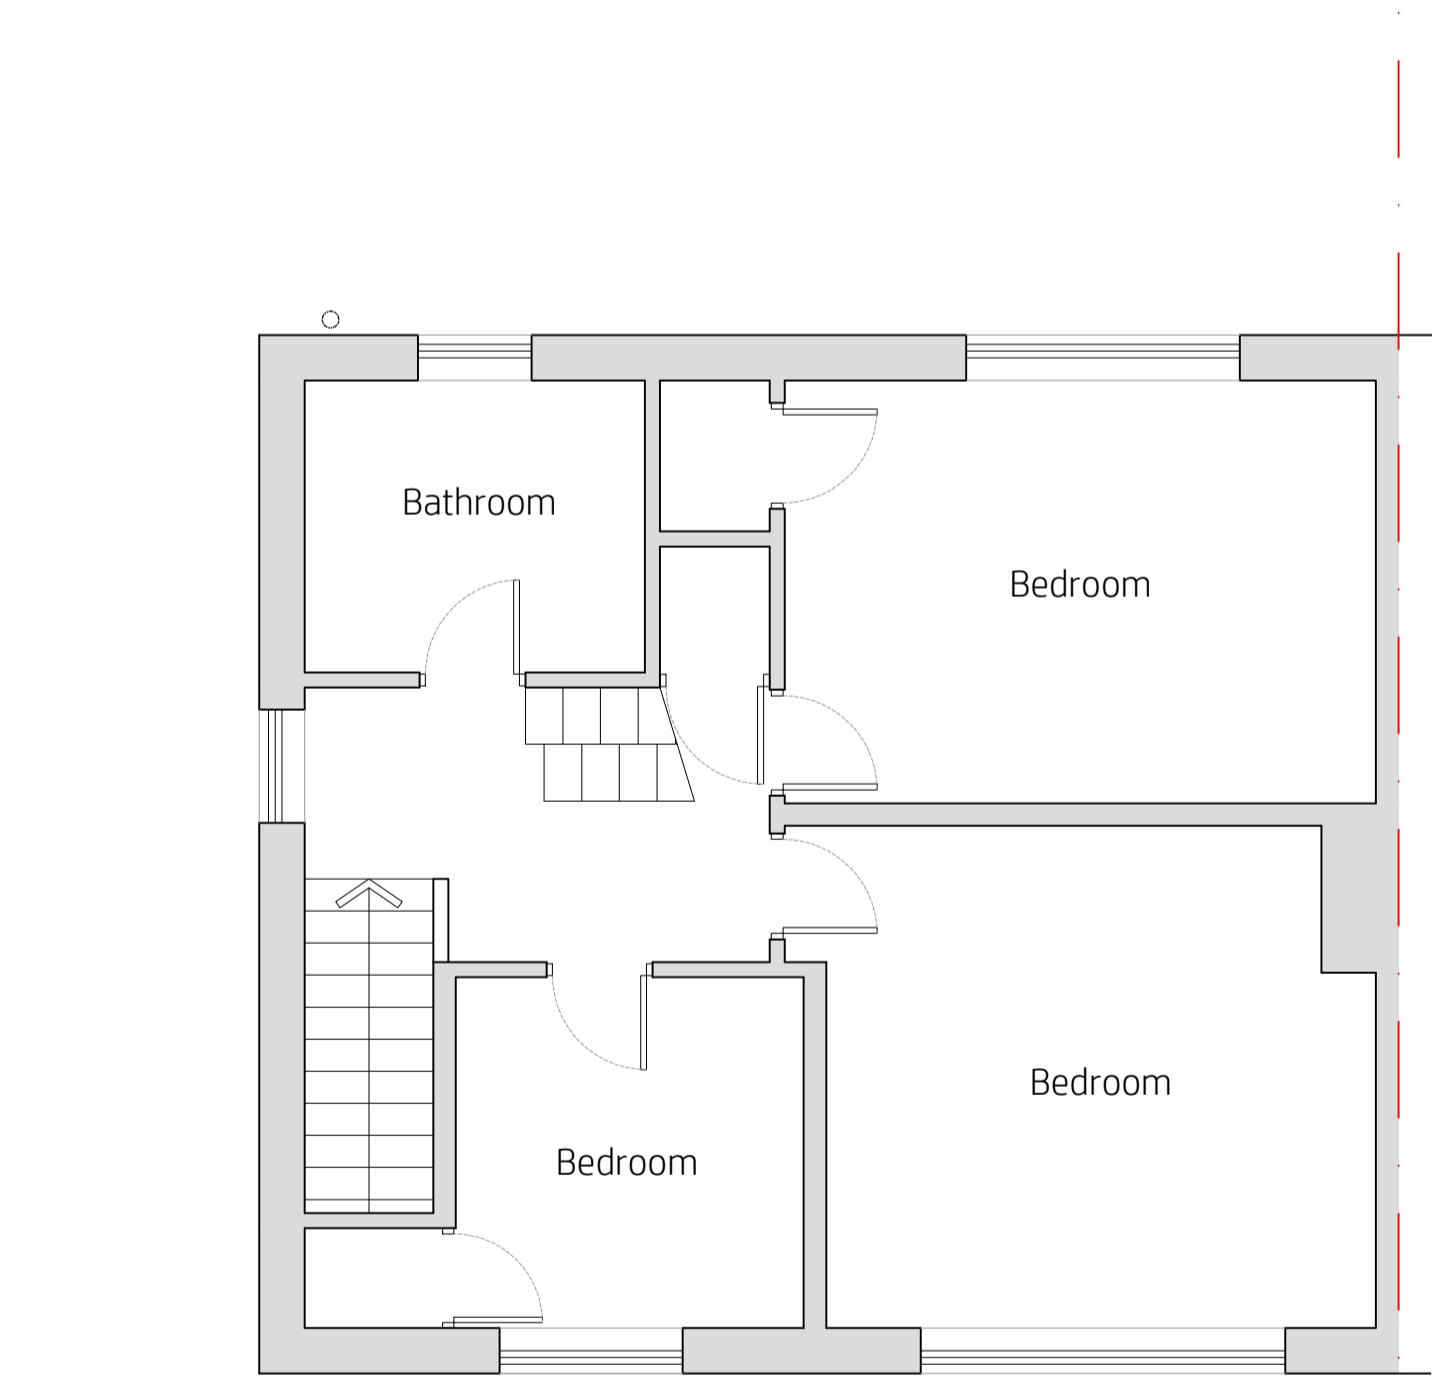

Existing Rear Elevation

Existing Side Elevation

Existing Front Elevation

Existing Ground Floor

Existing First Floor

Existing Loft Floor

project
 23 Kays Wood Road
 Marple
 SK6 6EW

scale
 1:50@A1
 1:100@A3

drawn by
 klh

drawing number
 KH857-001

revision description date
 08.12.2023

Existing Plans

kieranhibbsarchitecture
 27 Pioneer Road
 Macclesfield
 SK11 7ZB

kieranhibbs@gmail.com
 Mobile: 07584049322