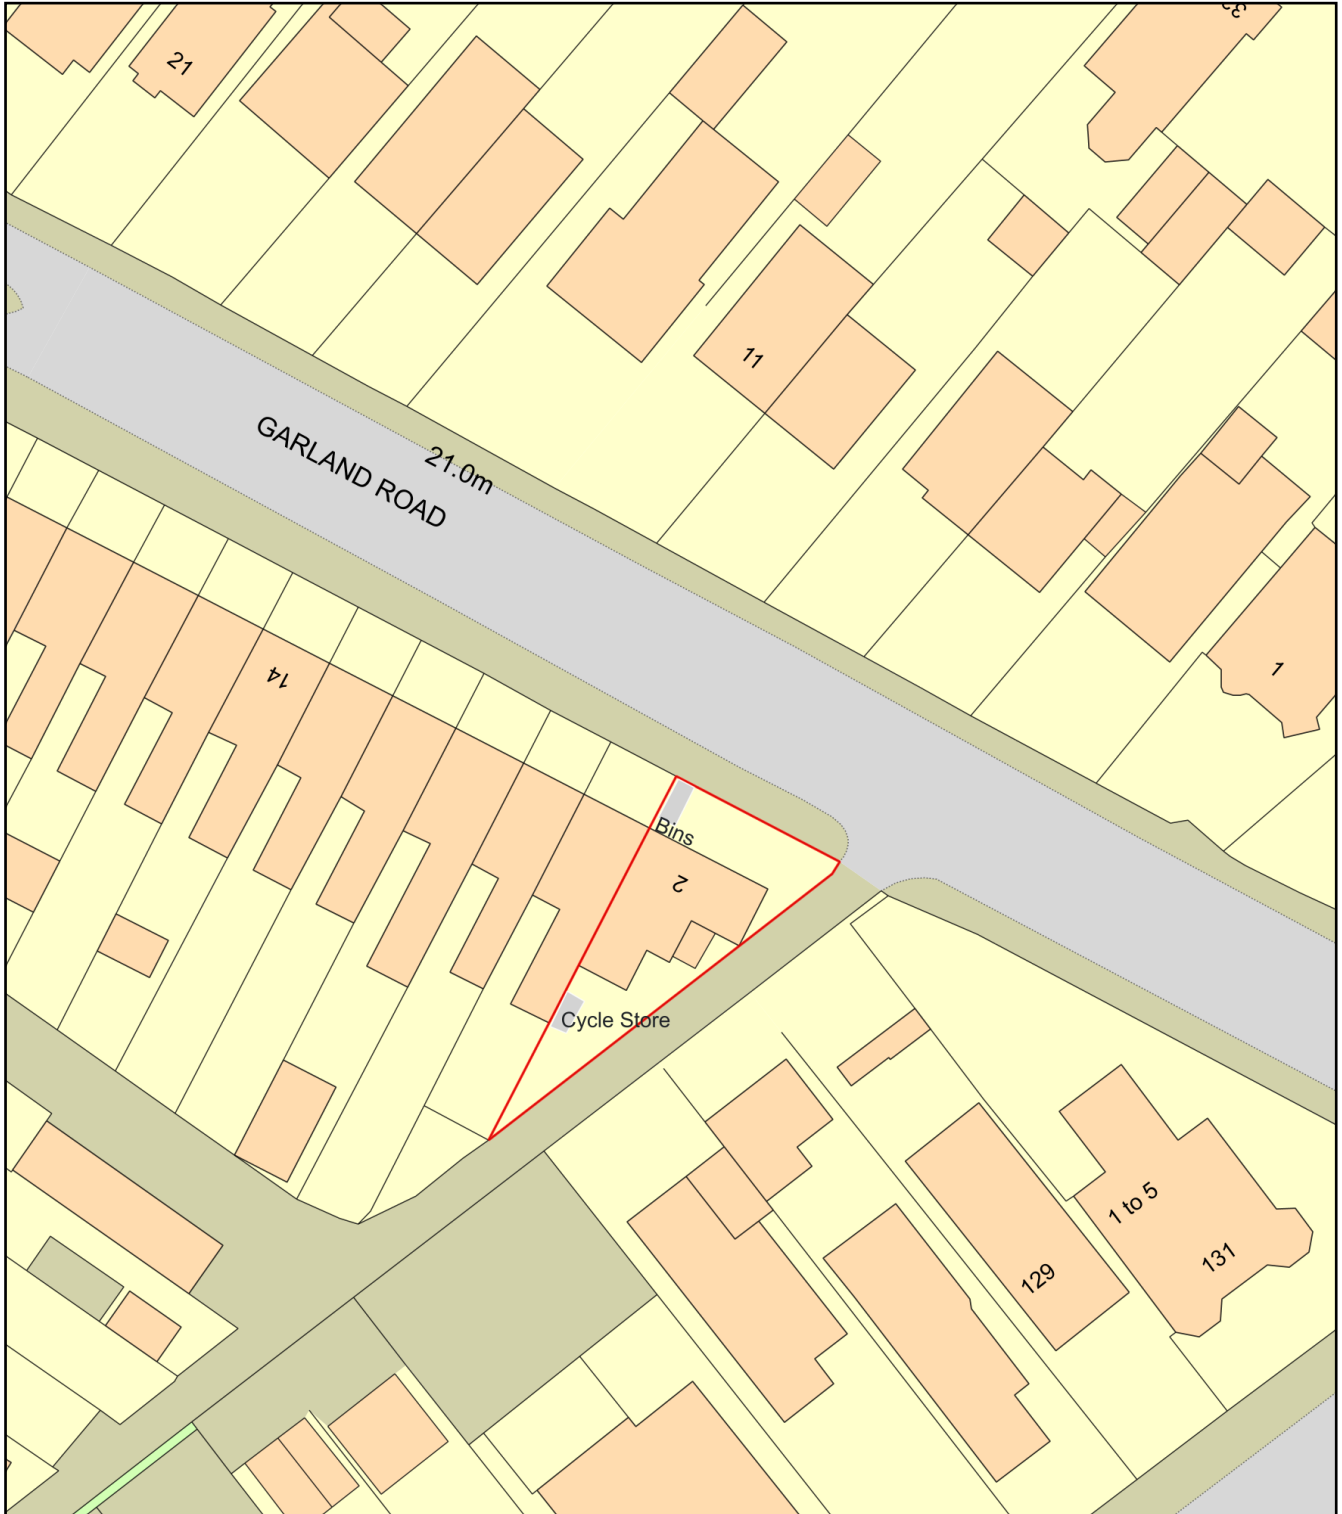

2 Garland Road

Plan Produced for: Applecore PDM ltd

Date Produced: 05 Jan 2024

Plan Reference Number: TQRQM24005093042047

Scale: 1:500 @ A4