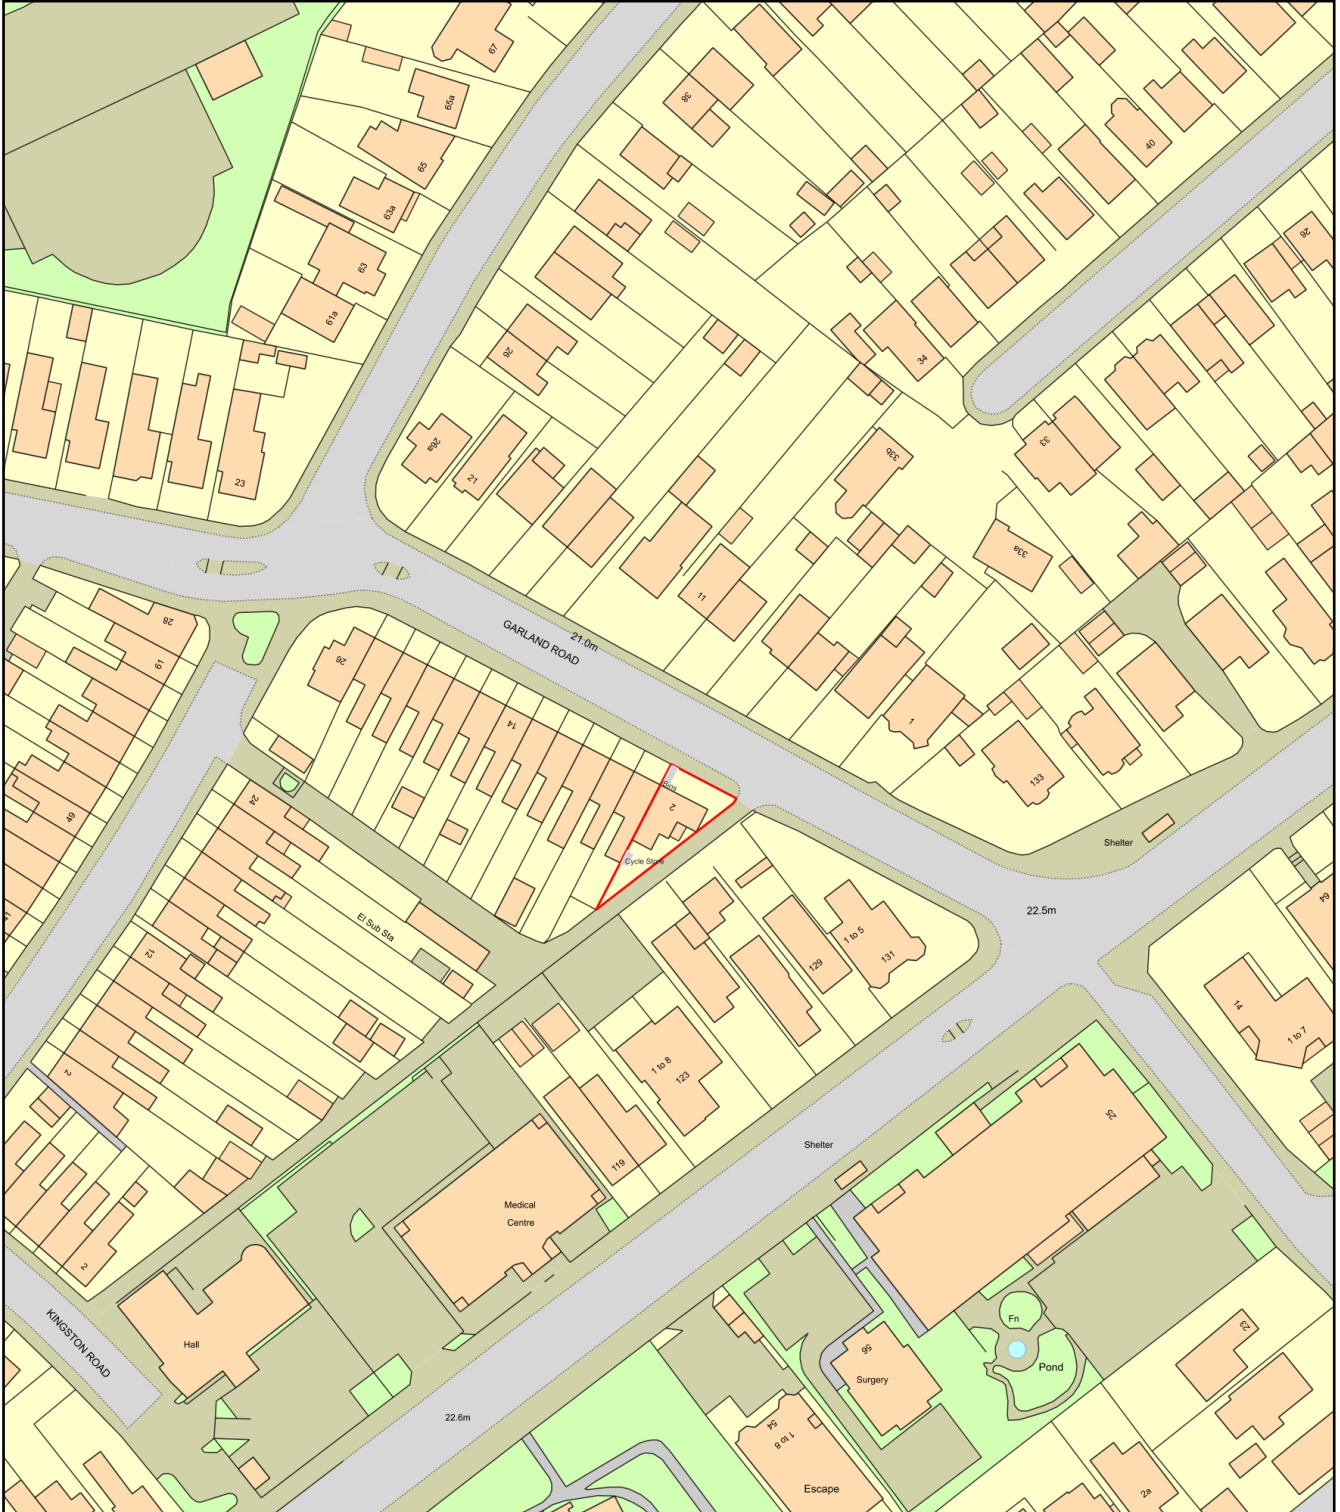

2 Garland Road - Location Plan

Plan Produced for: Applecore PDM ltd

Date Produced: 05 Jan 2024

Plan Reference Number: TQRQM24005093511216

Scale: 1:1250 @ A4