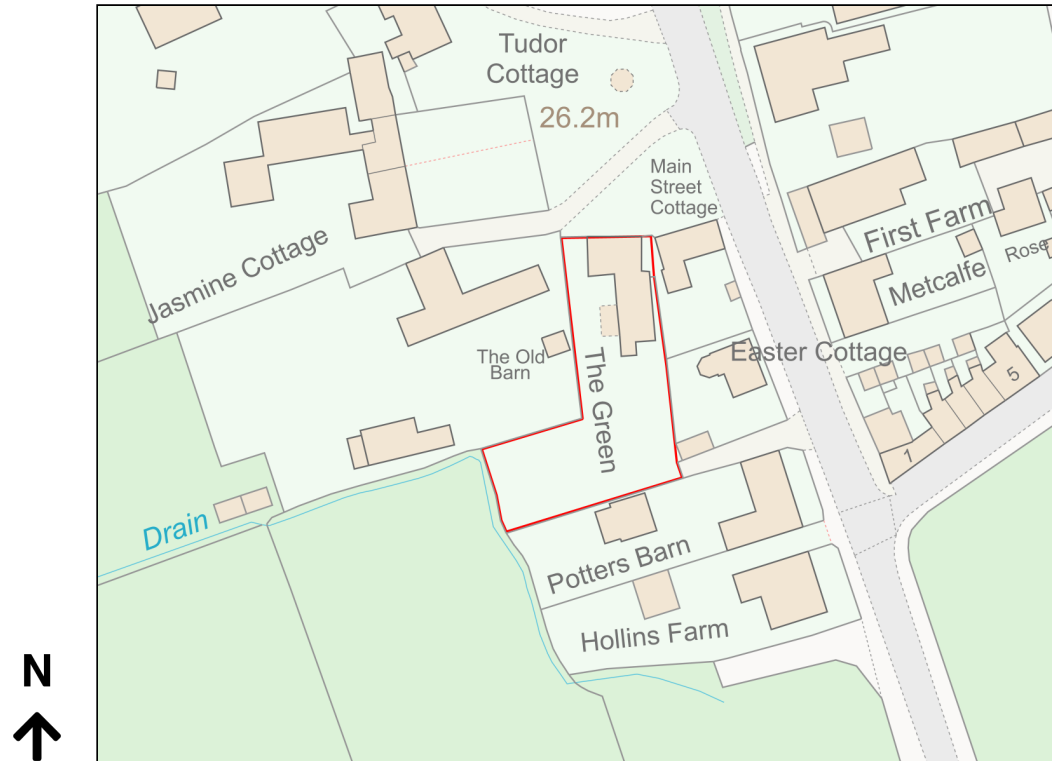

# Location Plan

Site Address: The Green, Main Street, Askham Richard, York, YO23 3PT

Date Produced: 03-Dec-2023

Scale: 1:1250 @A4

Planning Portal Reference: PP-12544381v1