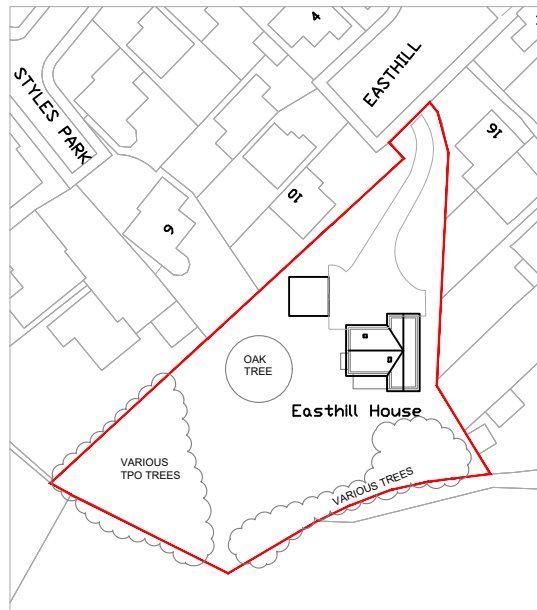

SITE LOCATION PLAN 1:1250 @ A4