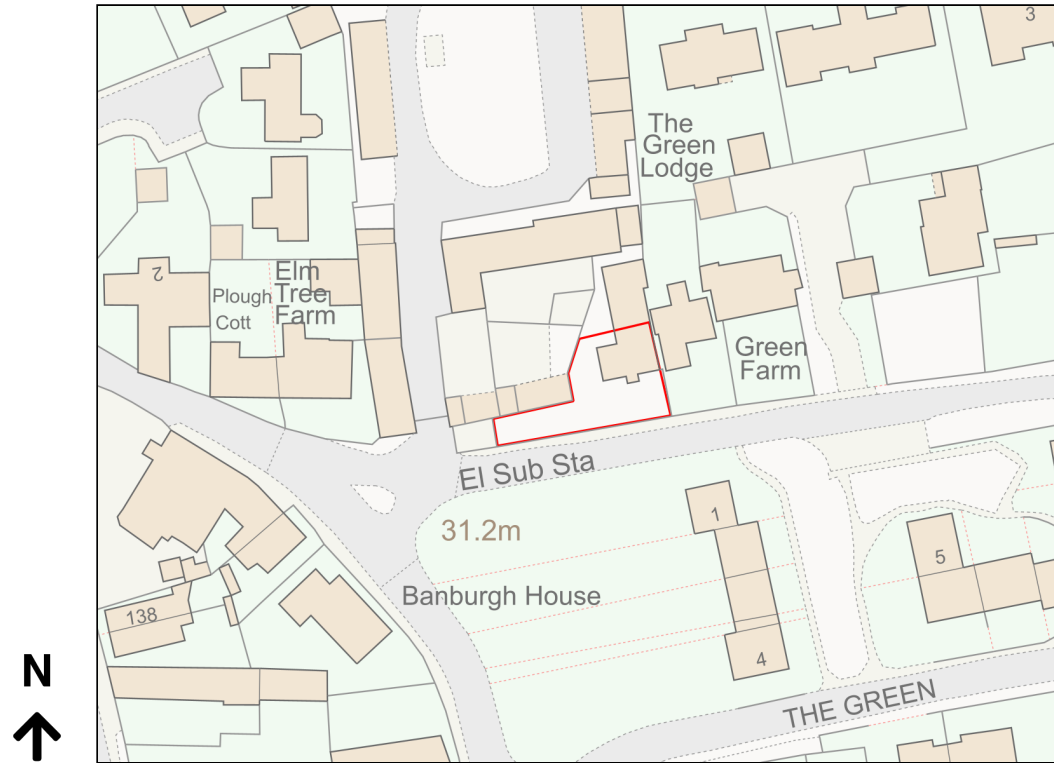

# Location Plan

Site Address: North House Farm, The Green, Carlton In Lindrick, S81 9AQ

Date Produced: 20-Dec-2023

Scale: 1:1250 @A4

Planning Portal Reference: PP-12691519v1