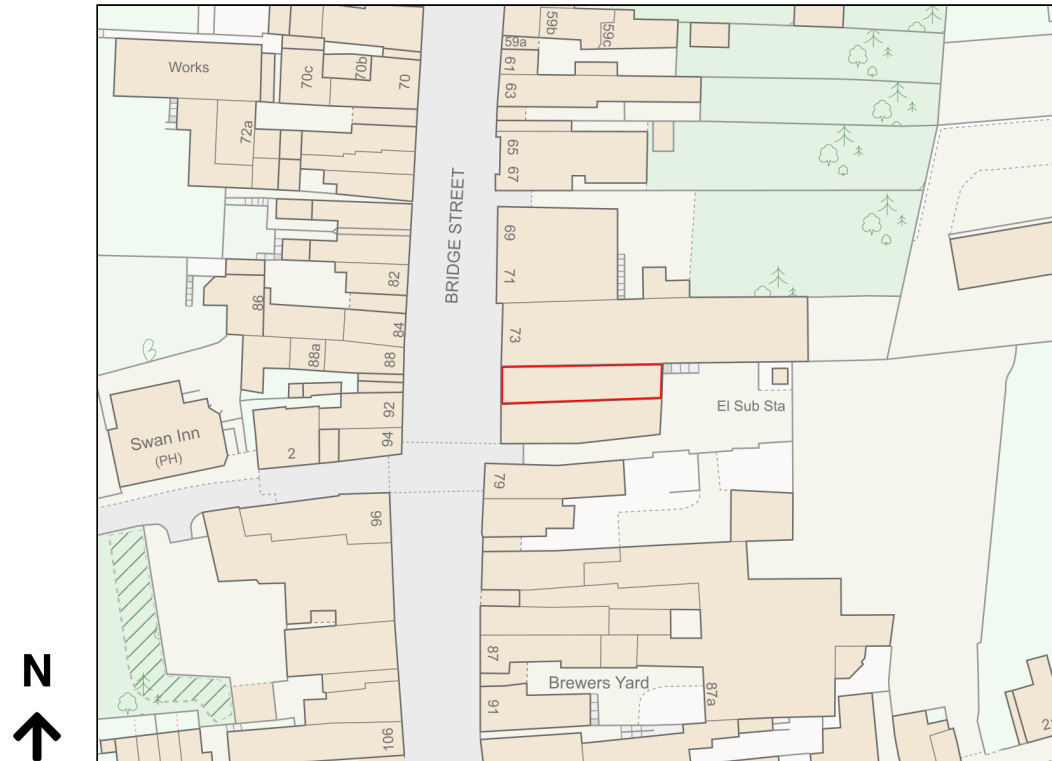

Location Plan

Site Address: Nationwide, 75, Bridge Street, Worksop, S80 1DG

Date Produced: 03-Jan-2024

Scale: 1:1250 @A4

Planning Portal Reference: PP-12695330v1