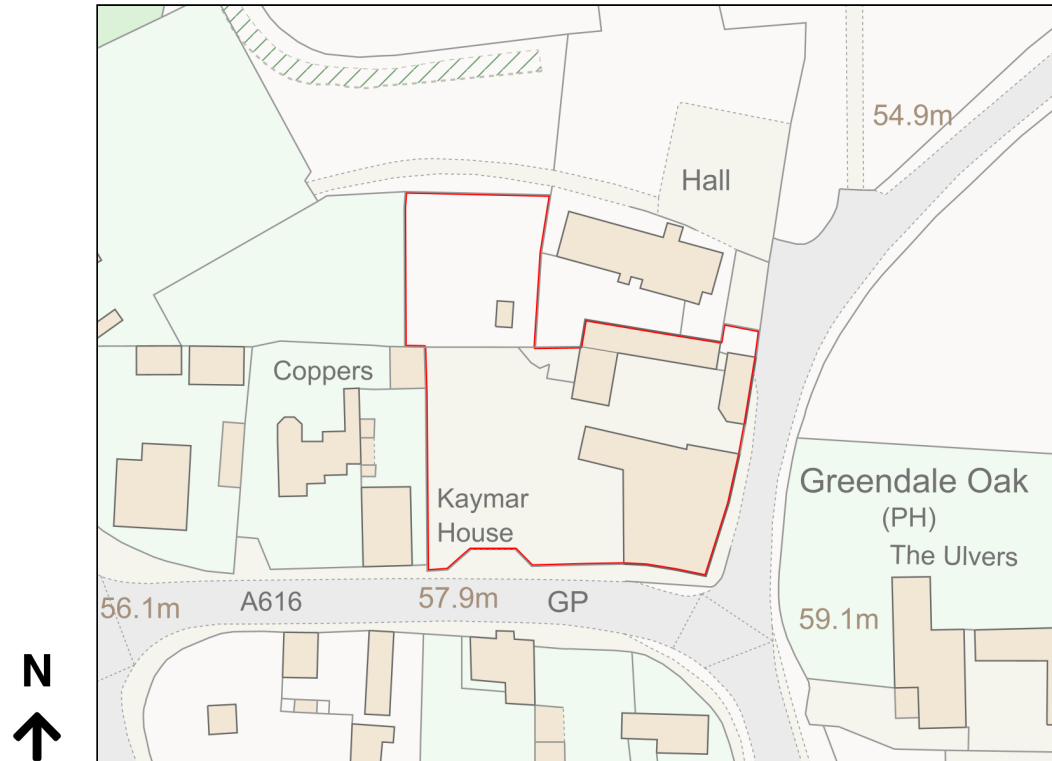

Location Plan

Site Address: Greendale Oak Public House, Budby Road, Cuckney, NG20 9NQ

Date Produced: 04-Jan-2024

Scale: 1:1250 @A4

Planning Portal Reference: PP-12710867v1