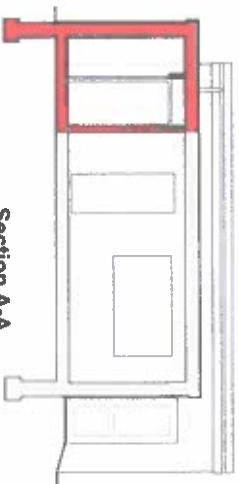

Front (West) Elevation

Rear (East) Elevation

Section A-A

Section B-B

Side (South) Elevation

Side (North) Elevation

Key	
[Red Box]	Existing Walls
[White Box]	Existing Windows
[Red Box]	Proposed Windows

Project:  
 2023 Alterations  
 Address:  
 42 Old Road, Frinton-on-Sea,  
 Essex, CO17 8BT  
 Client:  
 Frinton Gospel Chapel  
 Drawing No:  
 009-2-03 P1  
 Date:  
 Dec. 2023 1:50  
 Scale:  
 1:50  
 Drawing Type:  
 Proposed Elevations.