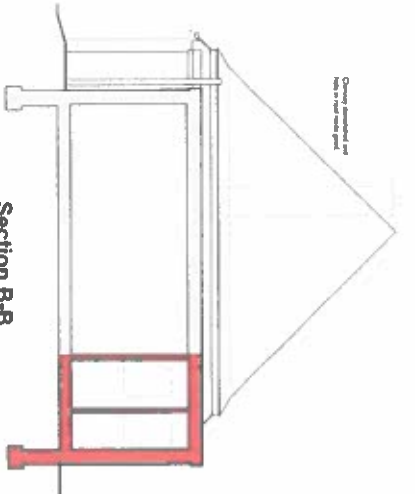

Front (West) Elevation

Rear (East) Elevation

Section A-A

Section B-B

Side (South) Elevation

Side (North) Elevation

Key	
[Red Box]	Existing Walls
[White Box]	Existing Windows
[Red Box]	Proposed Windows

Project:  
 2023 Alterations  
 Address:  
 42 Old Road, Frinton-on-Sea,  
 Essex, CO17 8BT  
 Client:  
 Frinton Gospel Chapel  
 Drawing No:  
 009-2-03 P1  
 Date:  
 Dec. 2023 1:50  
 Scale:  
 1:50  
 Drawing Type:  
 Proposed Elevations.