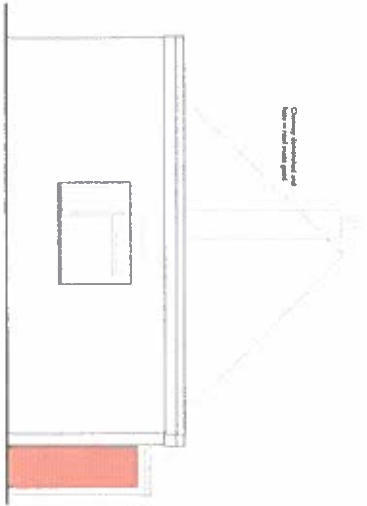

Front (West) Elevation

Rear (East) Elevation

Section A-A

Section B-B

Side (South) Elevation

Side (North) Elevation

Key	
[Red Box]	Existing Walls
[White Box]	Existing Windows
[Red Box]	Proposed Windows

Project:  
 2023 Alterations  
 Address:  
 42 Old Road, Frinton-on-Sea,  
 Essex, CO17 8BT  
 Client:  
 Frinton Gospel Chapel  
 Drawing No:  
 009-2-03 P1  
 Date:  
 Dec. 2023 1:50  
 Scale:  
 1:50  
 Drawing Type:  
 Proposed Elevations.