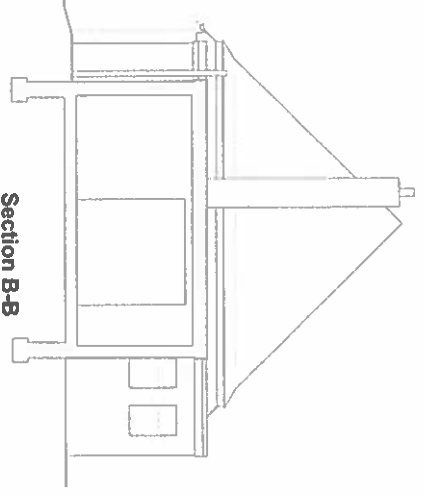

Front (West) Elevation

Rear (East) Elevation

Section A-A

Section B-B

Side (South) Elevation

Side (North) Elevation

Project:
 2023 Alterations
 Address:
 42 Oak Road, Frinton-on-Sea,
 Essex, CO15 8BY
 Client:
 Frinton Gospel Chapel
 Drawing No:
 009-2-02 P1
 Date:
 Dec. 2023
 Scale:
 1:50
 Drawing:
 Existing Elevations.