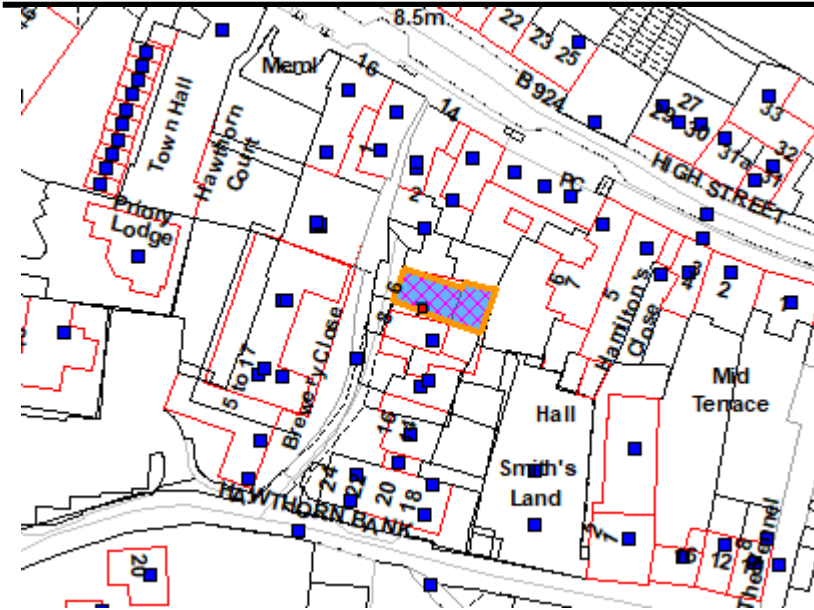

### Location Plan

Reproduction from the Ordnance Survey mapping with permission of the Controller of Her Majesty's Stationery Office  
© Crown Copyright.  
Unauthorised reproduction infringes Crown copyright and may lead to prosecution or civil proceedings. Licence  
Number 100023420 The City of Edinburgh Council 2012.

15 West Terrace QueensferrySouth QueensferryEH30 9LL

1A Brewery Close QueensferrySouth QueensferryEH30 9LN

11 Brewery Close QueensferrySouth QueensferryEH30 9LN

9 Brewery Close QueensferrySouth QueensferryEH30 9LN

17 Brewery Close QueensferrySouth QueensferryEH30 9LN

7 Mid Terrace QueensferrySouth QueensferryEH30 9LH

6 Mid Terrace QueensferrySouth QueensferryEH30 9LH

5 Mid Terrace QueensferrySouth QueensferryEH30 9LH  
Flat 4 4 Brewery CloseQueensferrySouth Queensferry  
Flat 1 7 Brewery CloseQueensferrySouth Queensferry  
14A West Terrace QueensferrySouth QueensferryEH30 9LL  
36A High Street QueensferrySouth QueensferryEH30 9HN  
Stirling's Dairy 2 Brewery CloseQueensferrySouth Queensferry  
5 Brewery Close QueensferrySouth QueensferryEH30 9LN  
Flat 3 4 Brewery CloseQueensferrySouth Queensferry  
Flat 2 4 Brewery CloseQueensferrySouth Queensferry  
Flat 4 7 Brewery CloseQueensferrySouth Queensferry  
Flat 3 7 Brewery CloseQueensferrySouth Queensferry  
Flat 2 7 Brewery CloseQueensferrySouth Queensferry  
10 Brewery Close QueensferrySouth QueensferryEH30 9LN  
8 Brewery Close QueensferrySouth QueensferryEH30 9LN  
14 Brewery Close QueensferrySouth QueensferryEH30 9LN  
12 Brewery Close QueensferrySouth QueensferryEH30 9LN  
15A West Terrace QueensferrySouth QueensferryEH30 9LL  
13 West Terrace QueensferrySouth QueensferryEH30 9LL  
14 West Terrace QueensferrySouth QueensferryEH30 9LL