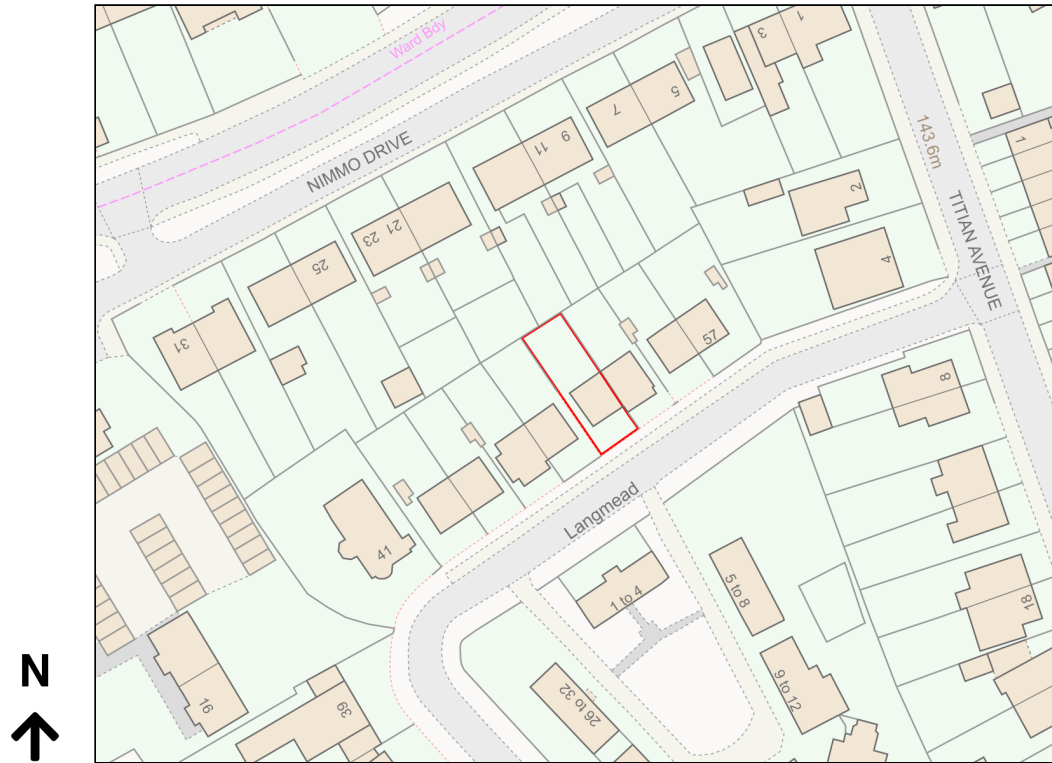

# Location Plan

Site Address: 51, Langmead Drive, Bushey Heath, WD23 4GD

Date Produced: 02-Jan-2024

Scale: 1:1250 @A4

Planning Portal Reference: PP-12704966v1