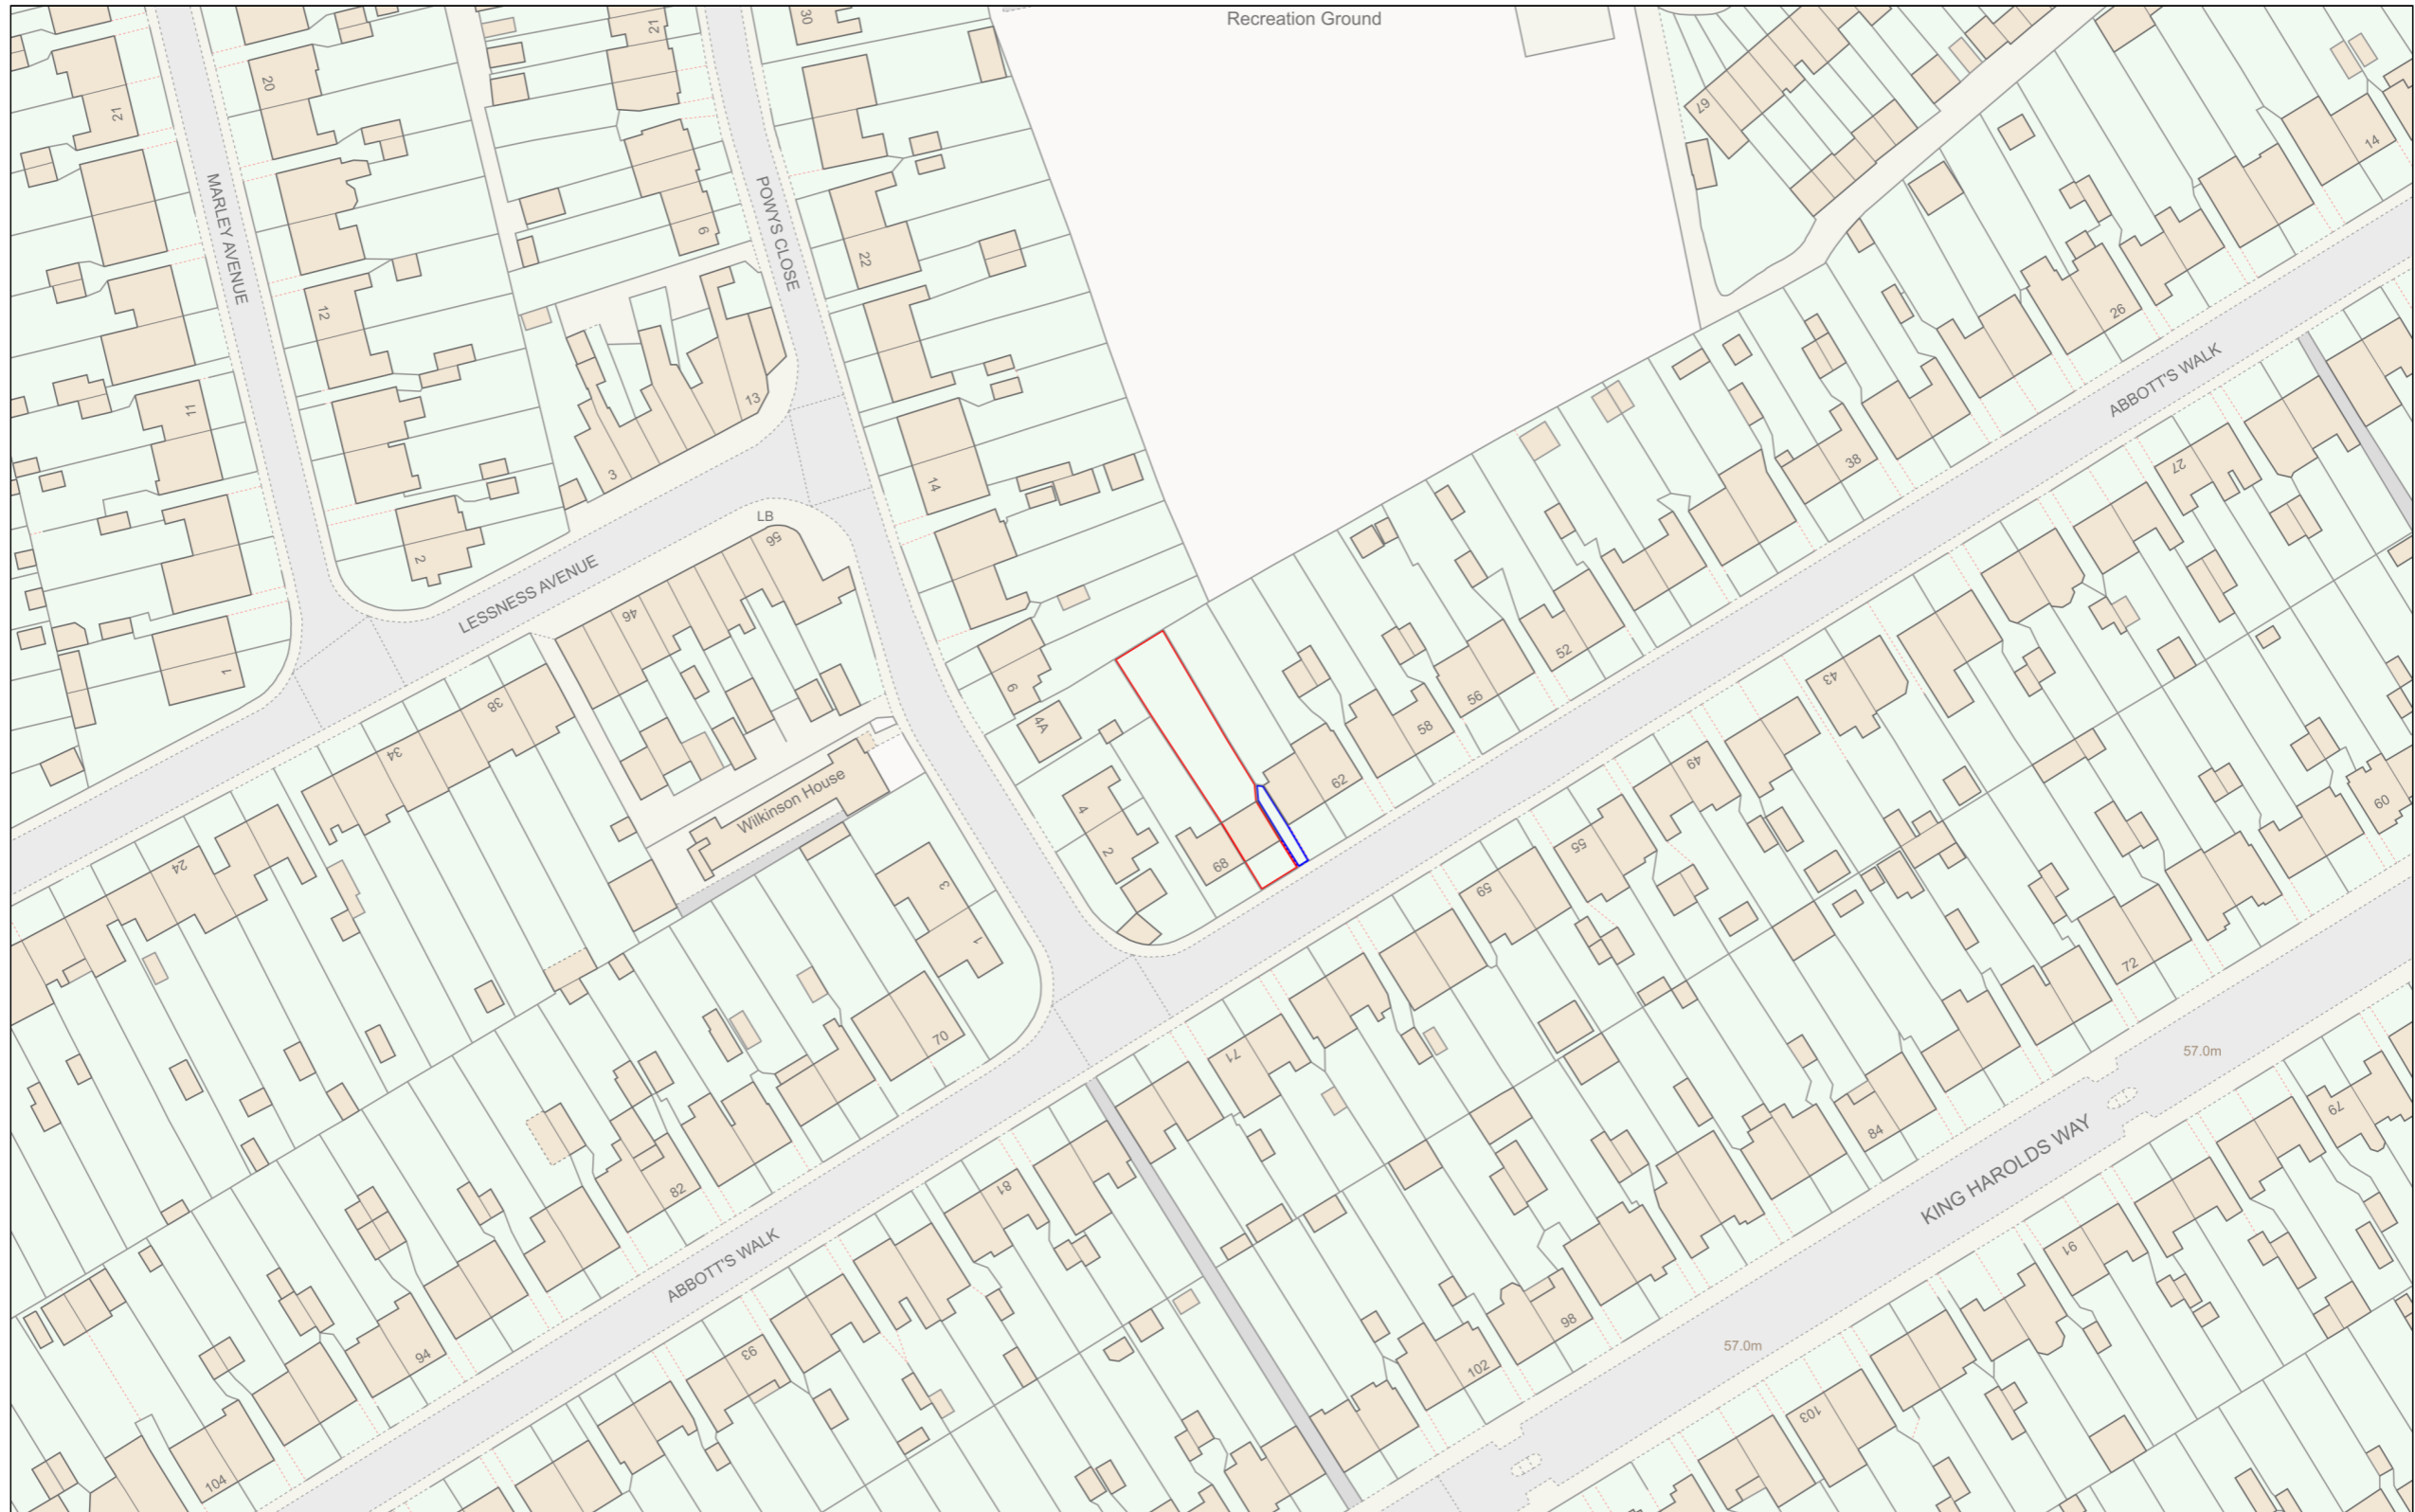

Location Plan

Site Address: 66, Abbotts Walk, Bexleyheath, DA7 5RJ

Date Produced: 31-Oct-2023

Scale: 1:1250 @A3

Planning Portal Reference: PP-12567759v1