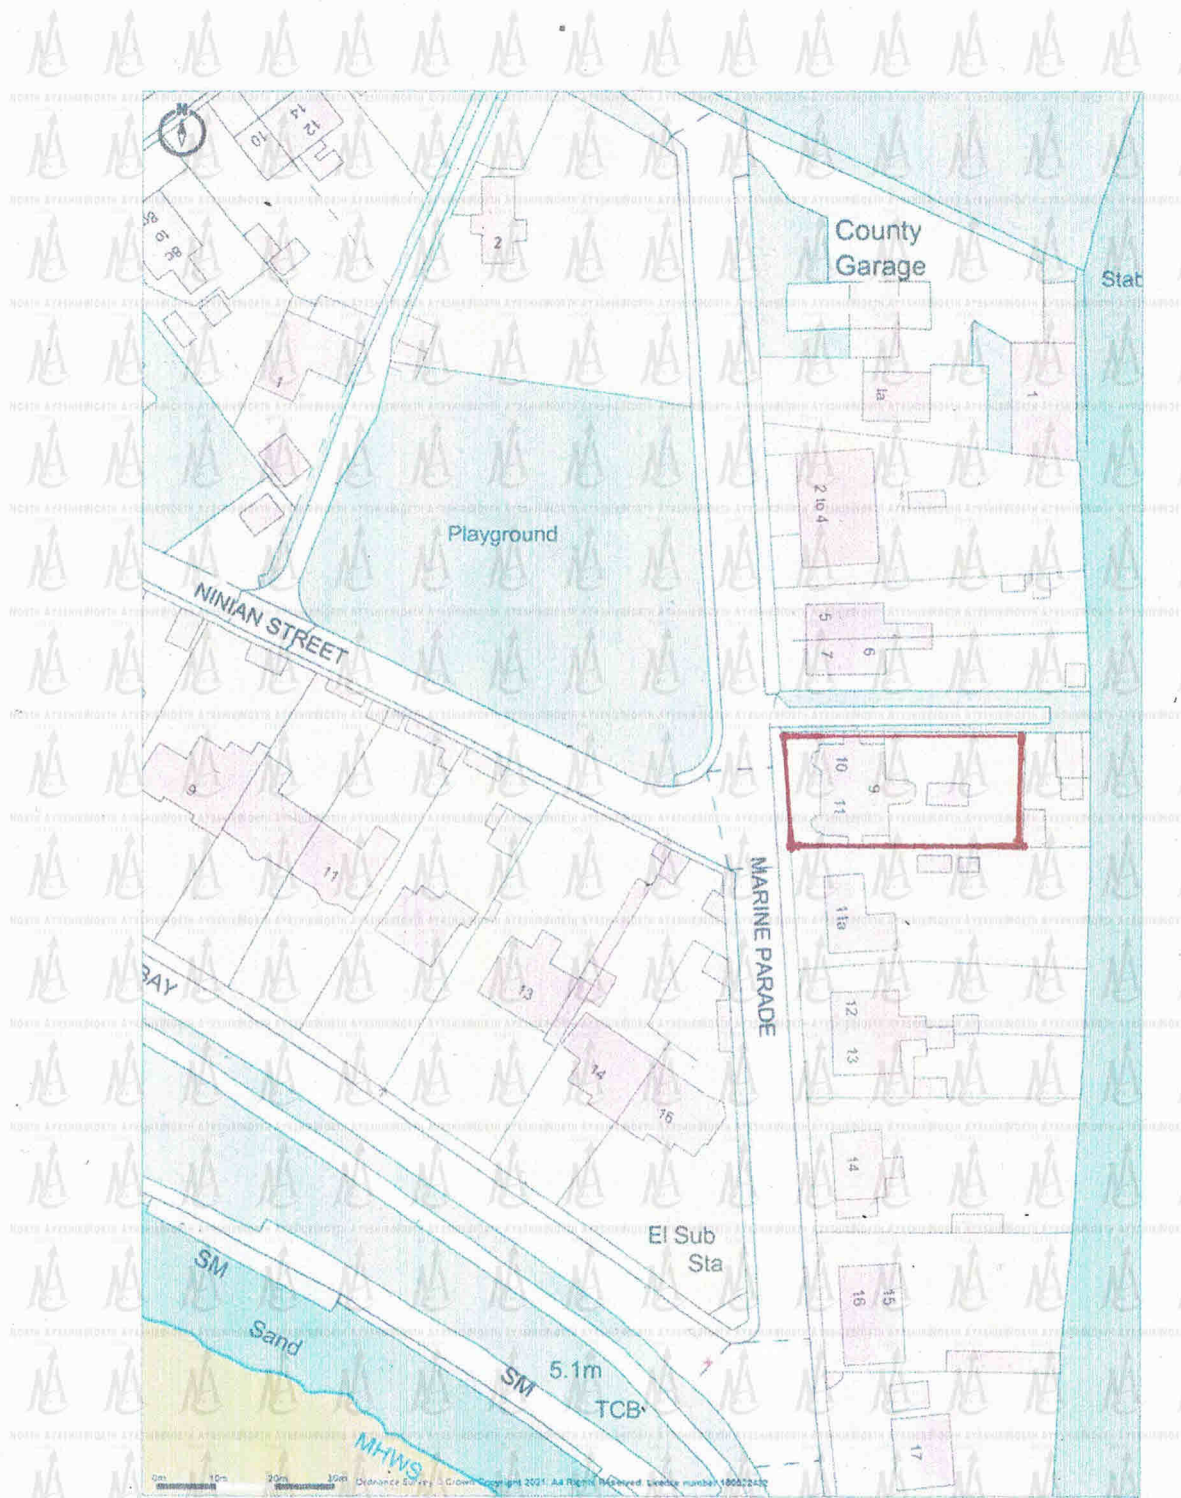

Flat 1/1, 9 Marine Parade, Millport, KA28 0ED

**Promap**  
LANDMARK INFORMATION

Ordnance Survey Crown Copyright 2021. All rights reserved.  
Licence number 100022432.  
Plotted Scale - 1:1250. Paper Size - A4