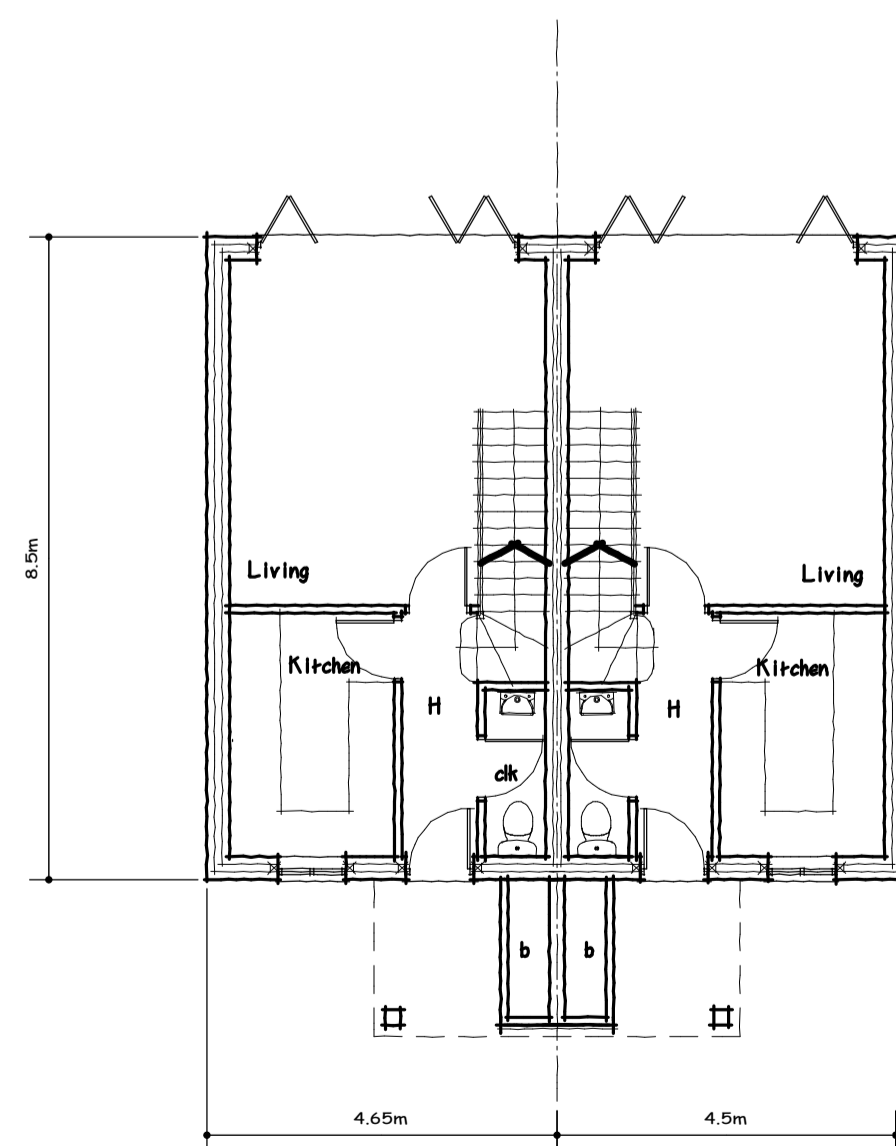

REVISIONS

Rev	Description	Date	By

NOTES

PROPOSED HOUSE TYPE PLOTS 5-6 STREET FRONTAGE

PROPOSED HOUSE TYPE PLOTS 5-6 REAR GARDEN ASPECT

PROPOSED HOUSE TYPE GROUND FLOOR LAYOUT

PROPOSED HOUSE TYPE FIRST FLOOR LAYOUT

Job:
Proposed Housing Development & Demolition of The Nautical William (PH)
Aylestone Road,
Wigston,
Leicester

Title:
Planning : Plots 5-6

Scale: 1:100 Dwg No: 3220/4 Date: Jan 24 Rev: