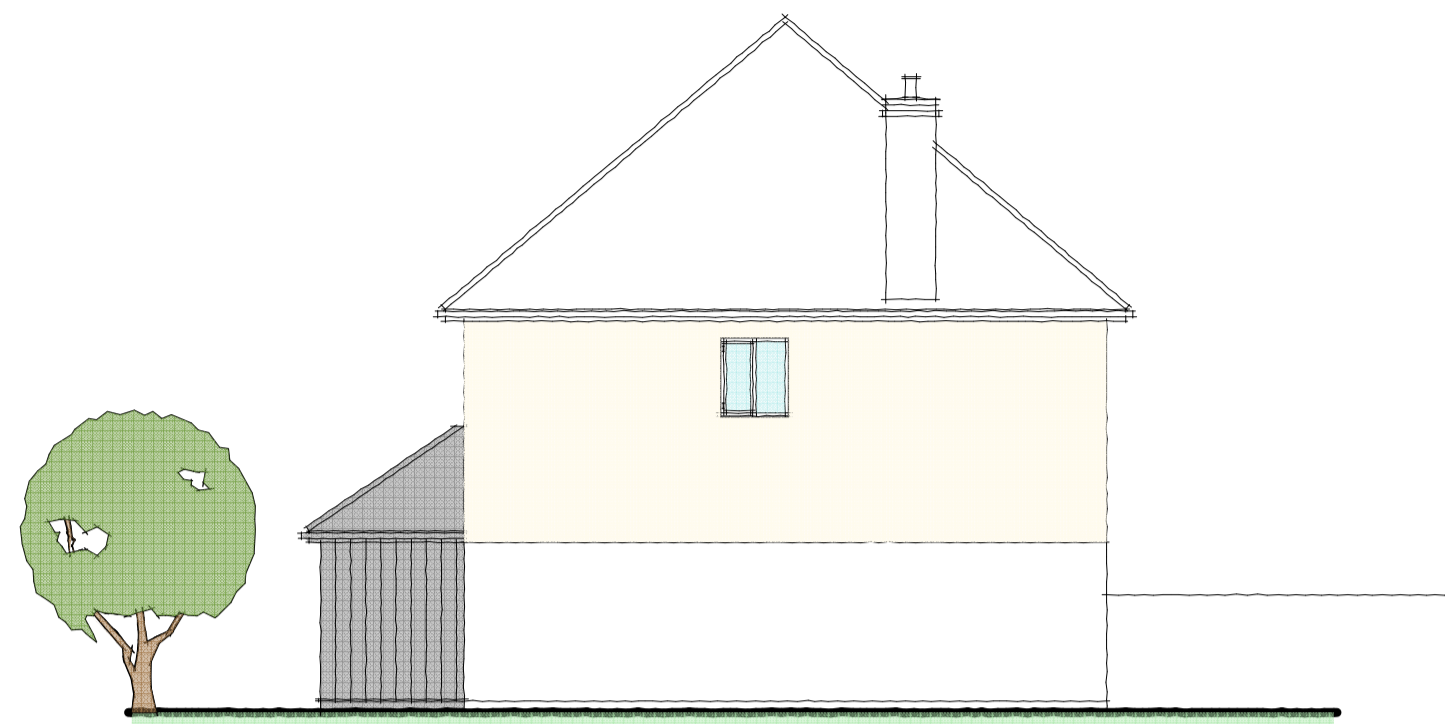

REVISIONS

Rev	Description	Date	By

NOTES

PROPOSED HOUSE TYPE PLOTS 5-6 STREET FRONTAGE

PROPOSED HOUSE TYPE PLOTS 5-6 REAR GARDEN ASPECT

PROPOSED HOUSE TYPE GROUND FLOOR LAYOUT

PROPOSED HOUSE TYPE FIRST FLOOR LAYOUT

Job:
Proposed Housing Development & Demolition of The Nautical William (PH)
Aylestone Road,
Wigston,
Leicester

Title:
Planning : Plots 5-6

Scale: 1:100 Dwg No: 3220/4 Date: Jan 24 Rev: