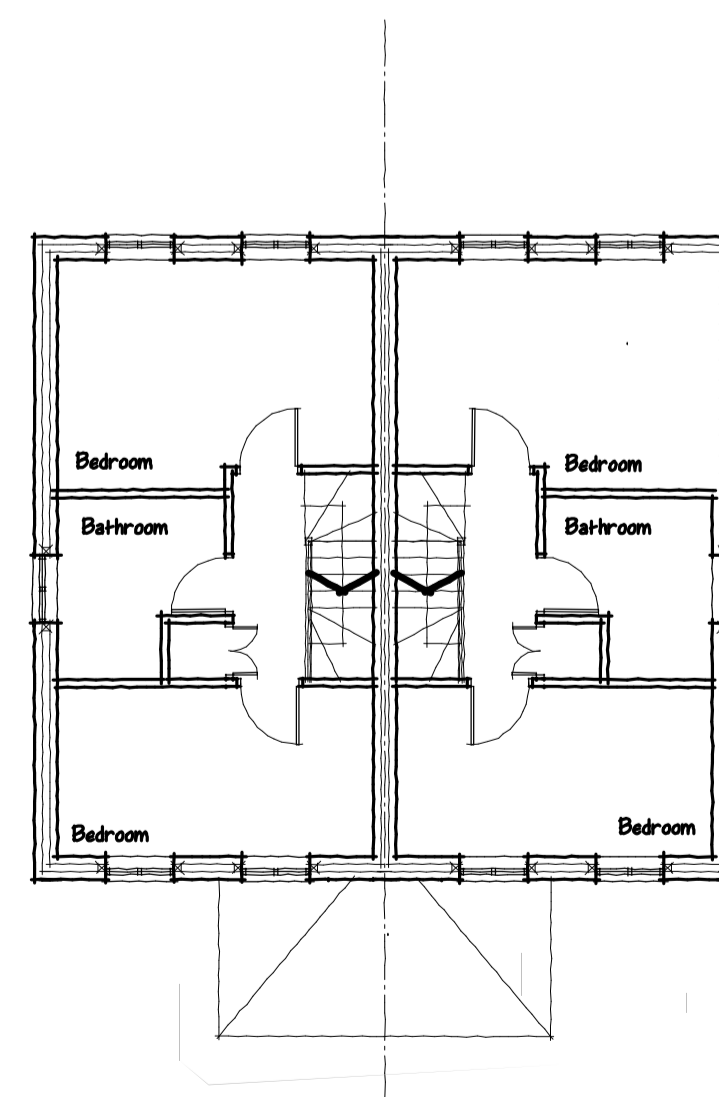

REVISIONS

Rev	Description	Date	By

NOTES

PROPOSED HOUSE TYPE PLOTS 5-6 STREET FRONTAGE

PROPOSED HOUSE TYPE PLOTS 5-6 REAR GARDEN ASPECT

PROPOSED HOUSE TYPE GROUND FLOOR LAYOUT

PROPOSED HOUSE TYPE FIRST FLOOR LAYOUT

Job:
Proposed Housing Development & Demolition of The Nautical William (PH)
Aylestone Road,
Wigston,
Leicester

Title:
Planning : Plots 5-6

Scale: 1:100 Dwg No: 3220/4 Date: Jan 24 Rev: