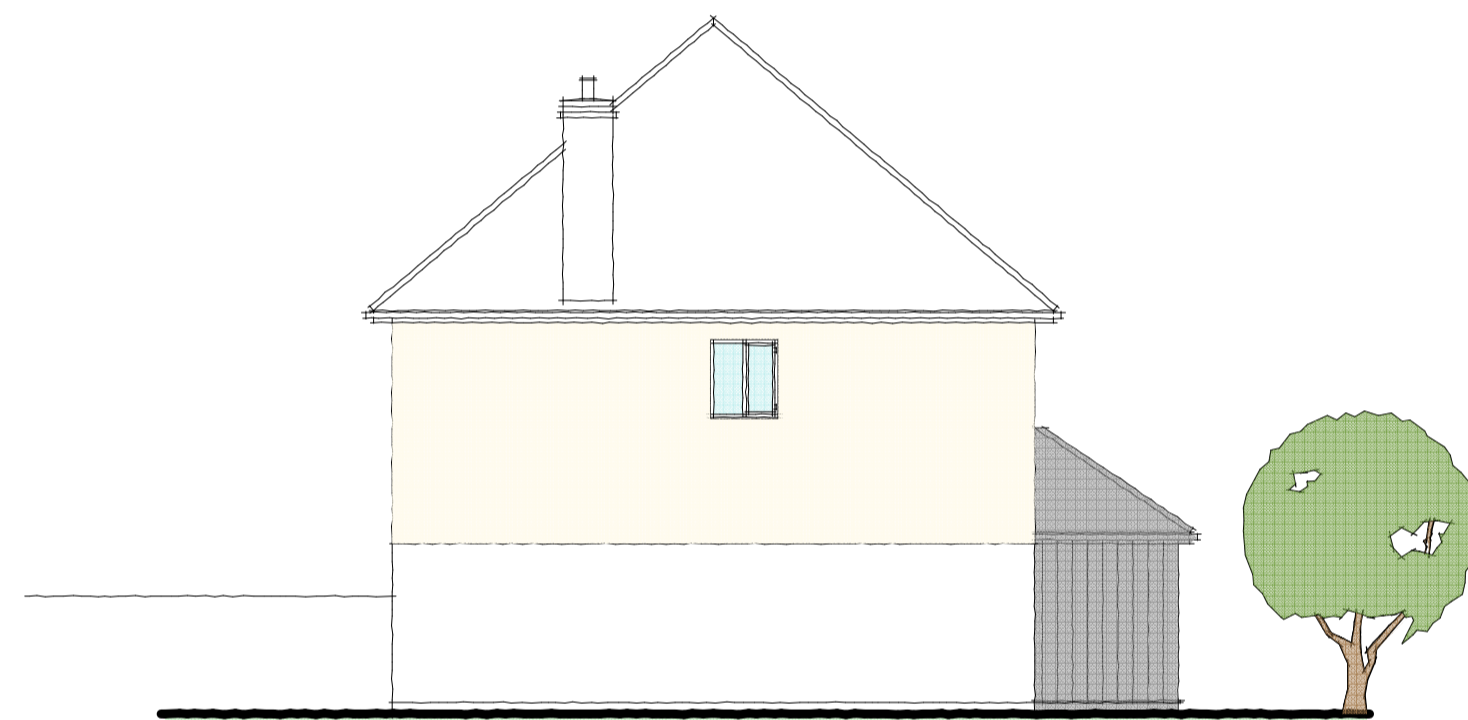

REVISIONS

Rev	Description	Date	By

NOTES

PROPOSED HOUSE TYPE PLOTS 5-6 STREET FRONTAGE

PROPOSED HOUSE TYPE PLOTS 5-6 REAR GARDEN ASPECT

PROPOSED HOUSE TYPE GROUND FLOOR LAYOUT

PROPOSED HOUSE TYPE FIRST FLOOR LAYOUT

Job:
Proposed Housing Development & Demolition of The Nautical William (PH)
Aylestone Road,
Wigston,
Leicester

Title:
Planning : Plots 5-6

Scale: 1:100 Dwg No: 3220/4 Date: Jan 24 Rev: