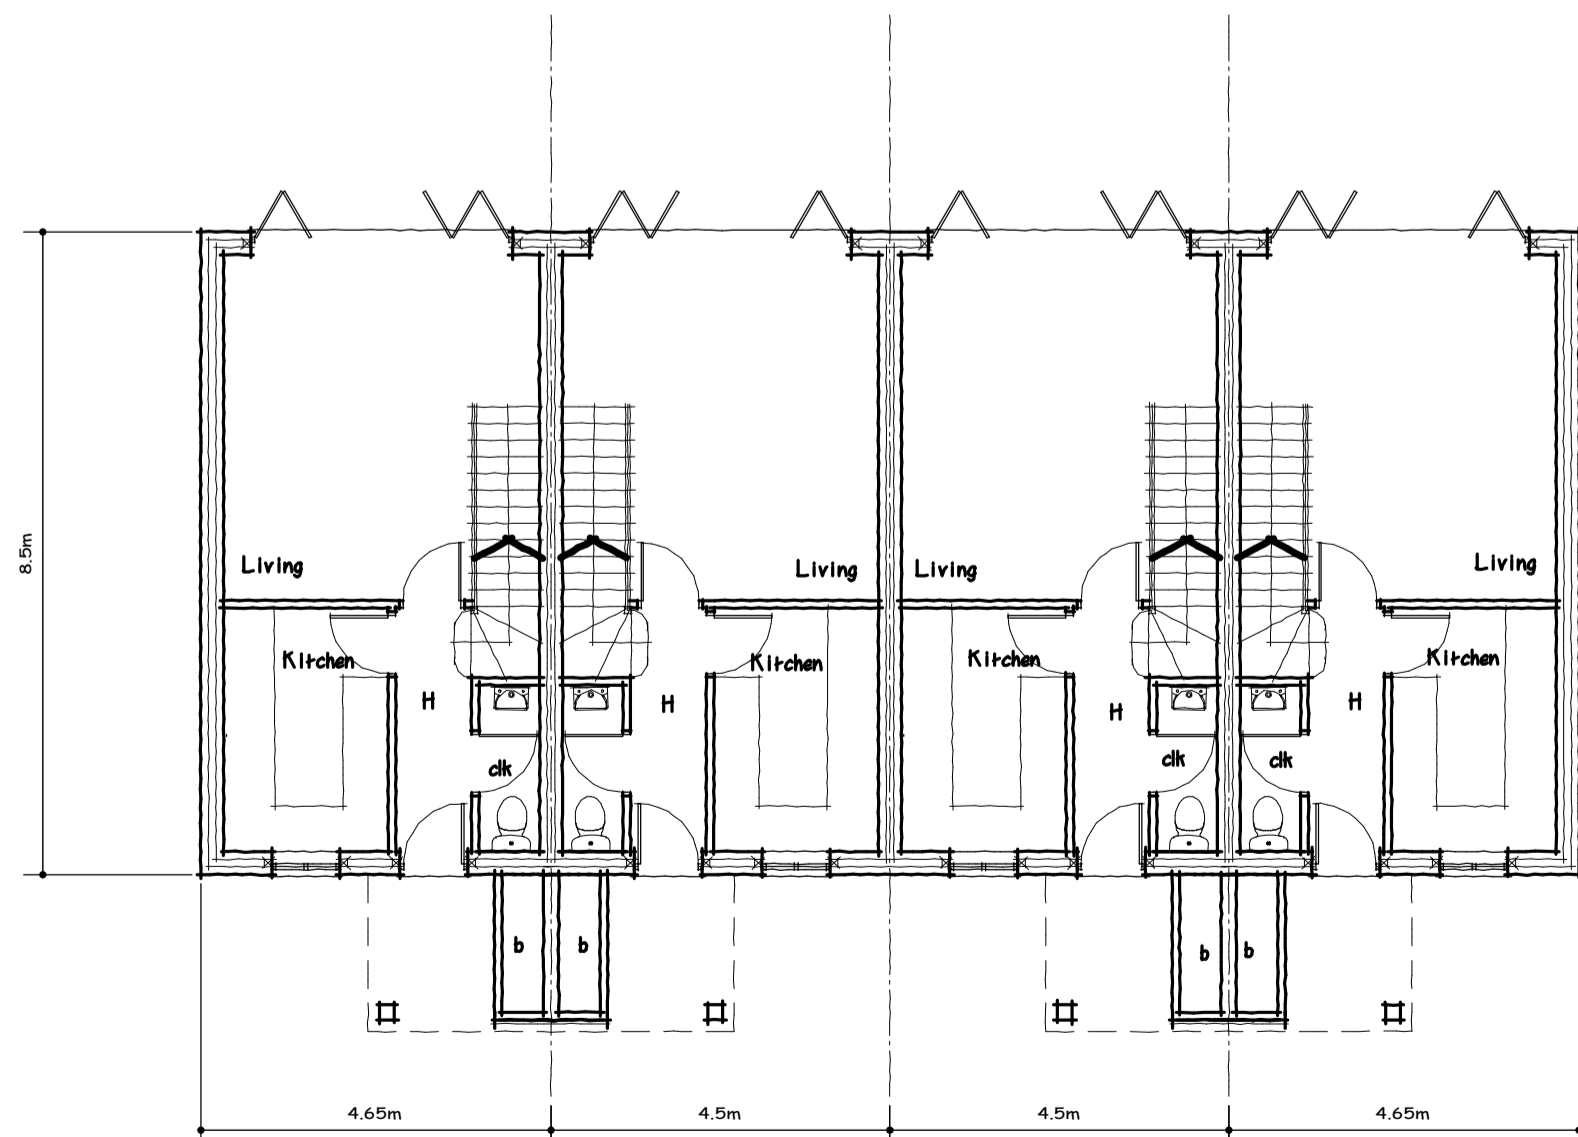

REVISIONS

Rev	Description	Date	By

NOTES

PROPOSED HOUSE TYPE PLOTS 1-4 STREET FRONTAGE

PROPOSED HOUSE TYPE PLOTS 1-4 REAR GARDEN ASPECT

PROPOSED HOUSE TYPE GROUND FLOOR LAYOUT

PROPOSED HOUSE TYPE FIRST FLOOR LAYOUT

Job:  
Proposed Housing Development & Demolition of The Nautical William (PH) Aylestone Road, Wigston, Leicester

Title:  
Planning

Scale: 1:100    Dwg No: 3220/3    Date: Nov 23    Rev: