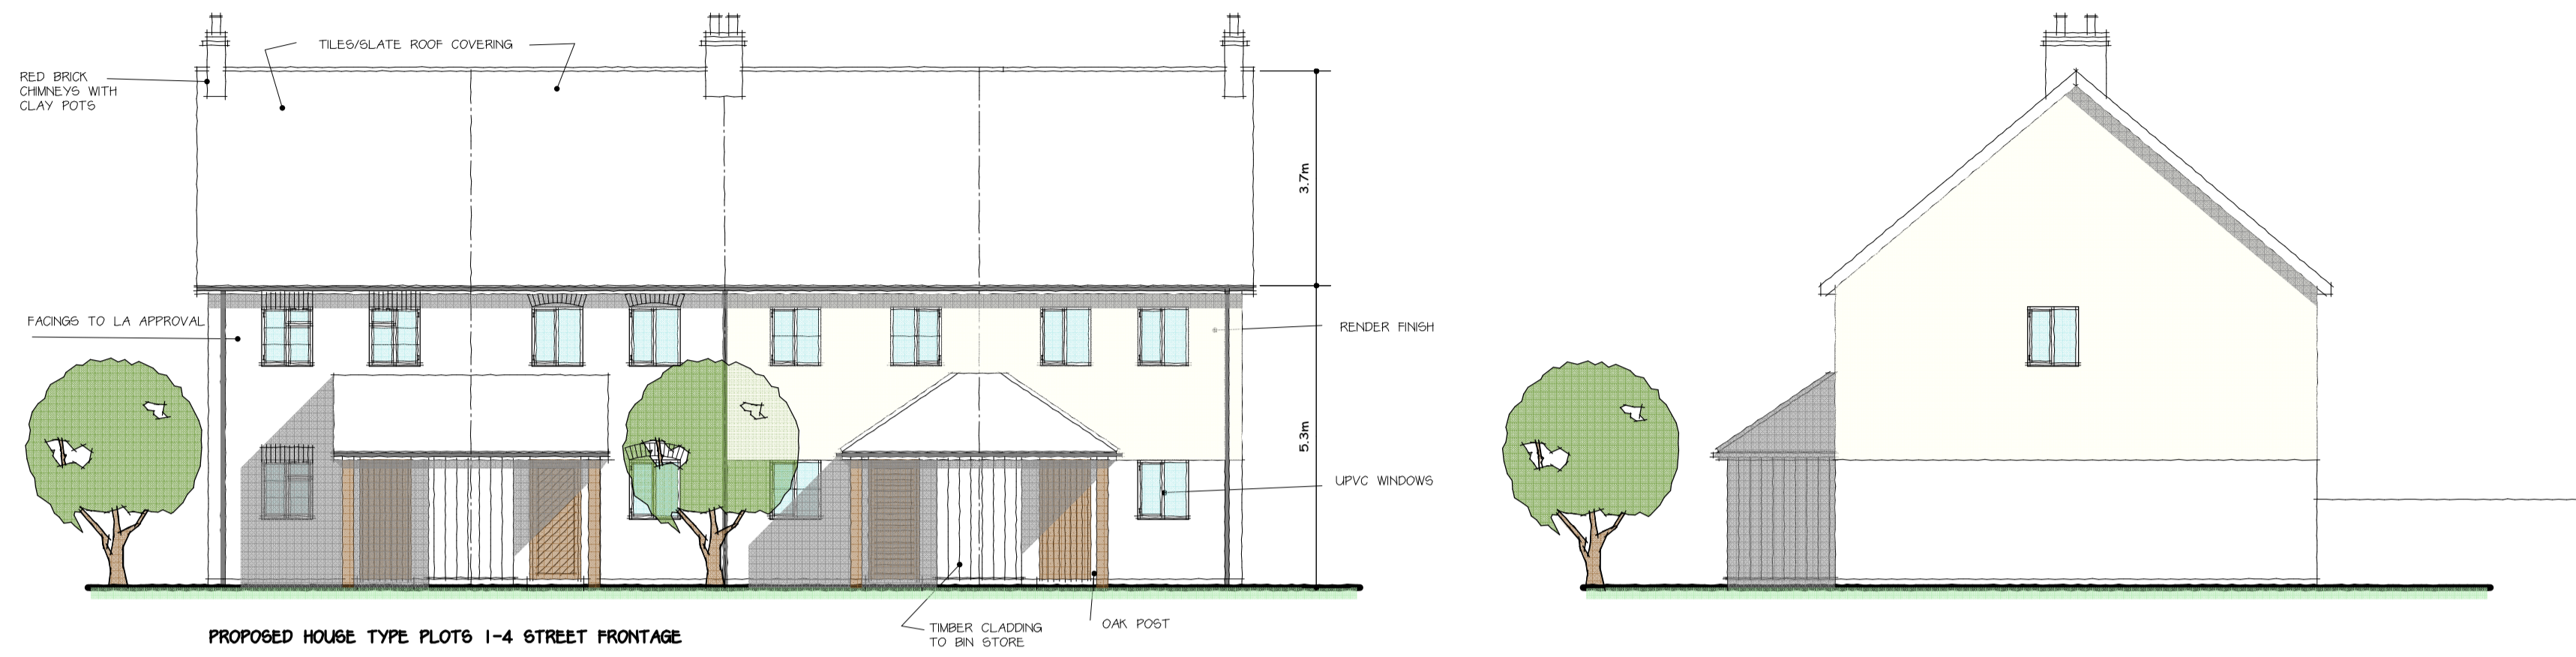

REVISIONS

Rev	Description	Date	By

NOTES

PROPOSED HOUSE TYPE PLOTS 1-4 STREET FRONTAGE

PROPOSED HOUSE TYPE PLOTS 1-4 REAR GARDEN ASPECT

PROPOSED HOUSE TYPE GROUND FLOOR LAYOUT

PROPOSED HOUSE TYPE FIRST FLOOR LAYOUT

Job:  
Proposed Housing Development & Demolition of The Nautical William (PH) Aylestone Road, Wigston, Leicester

Title:  
Planning

Scale: 1:100    Dwg No: 3220/3    Date: Nov 23    Rev: