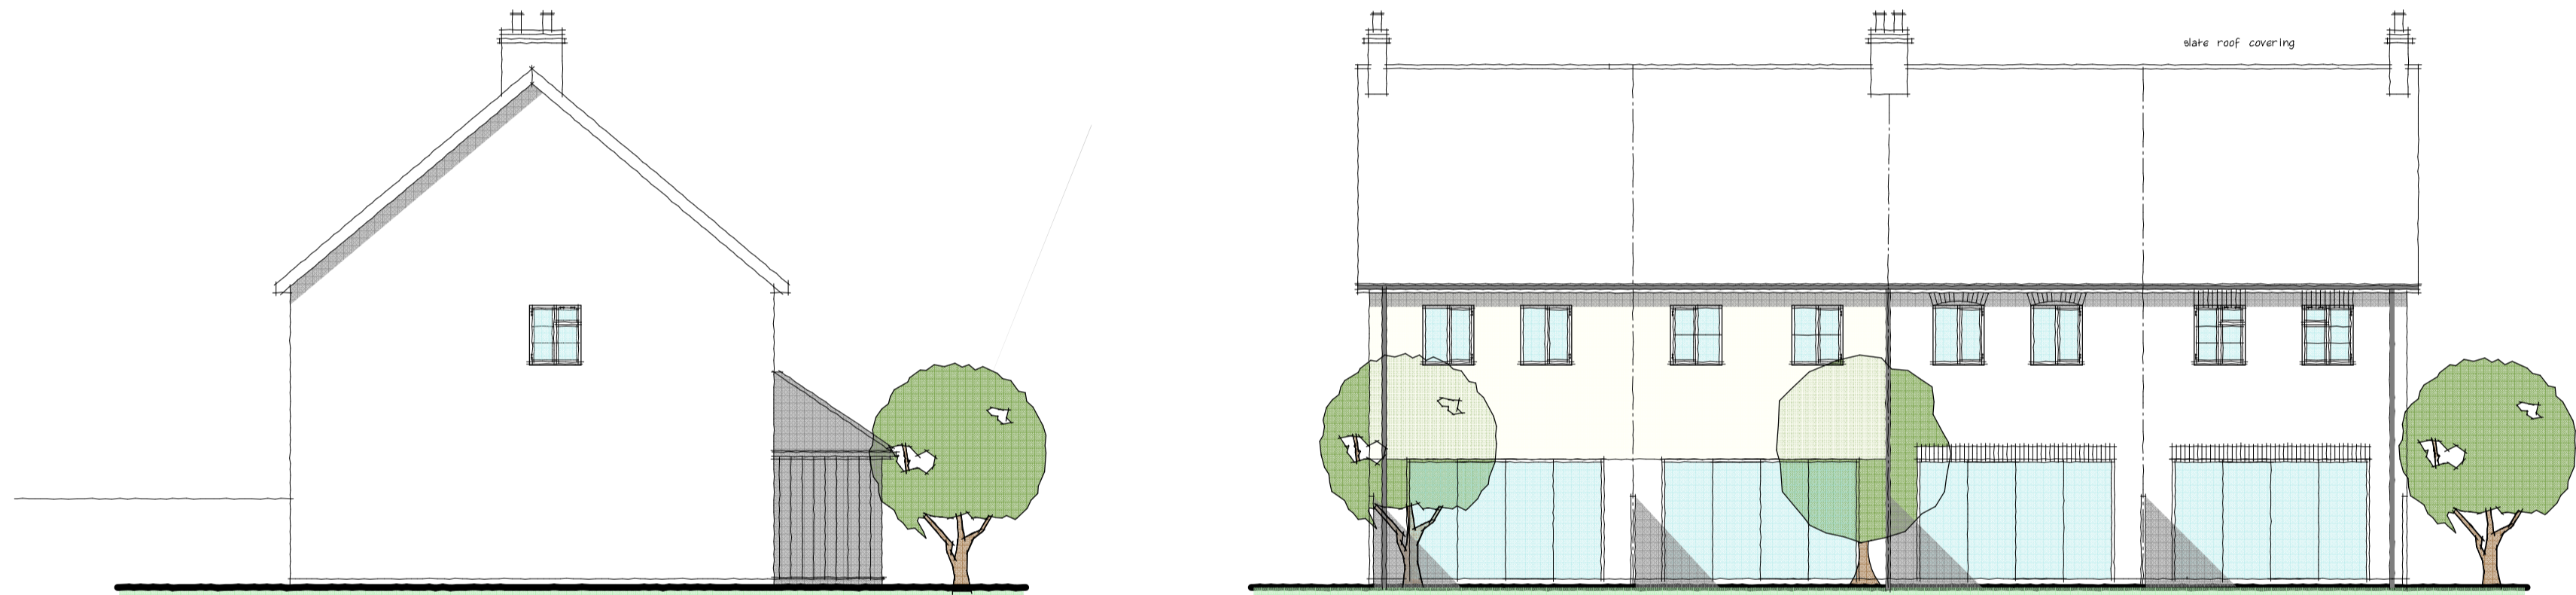

REVISIONS

Rev	Description	Date	By

NOTES

PROPOSED HOUSE TYPE PLOTS 1-4 STREET FRONTAGE

PROPOSED HOUSE TYPE PLOTS 1-4 REAR GARDEN ASPECT

PROPOSED HOUSE TYPE GROUND FLOOR LAYOUT

PROPOSED HOUSE TYPE FIRST FLOOR LAYOUT

Job:  
Proposed Housing Development & Demolition of The Nautical William (PH) Aylestone Road, Wigston, Leicester

Title:  
Planning

Scale: 1:100    Dwg No: 3220/3    Date: Nov 23    Rev: