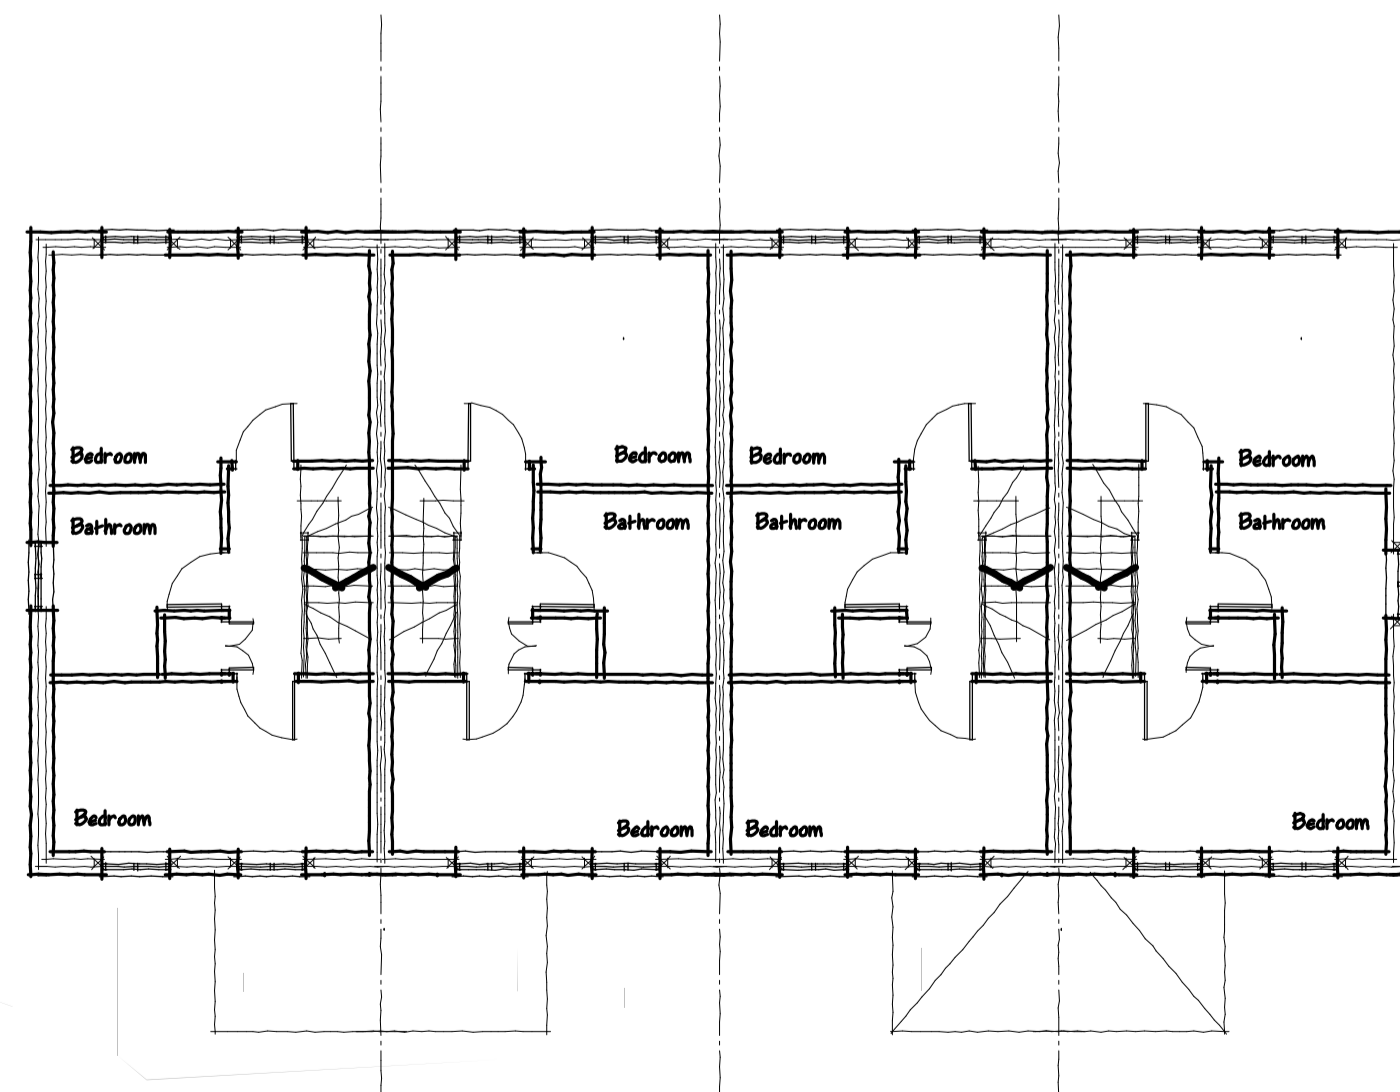

REVISIONS

Rev	Description	Date	By

NOTES

PROPOSED HOUSE TYPE PLOTS 1-4 STREET FRONTAGE

PROPOSED HOUSE TYPE PLOTS 1-4 REAR GARDEN ASPECT

PROPOSED HOUSE TYPE GROUND FLOOR LAYOUT

PROPOSED HOUSE TYPE FIRST FLOOR LAYOUT

Job:  
Proposed Housing Development & Demolition of The Nautical William (PH) Aylestone Road, Wigston, Leicester

Title:  
Planning

Scale: 1:100    Dwg No: 3220/3    Date: Nov 23    Rev: