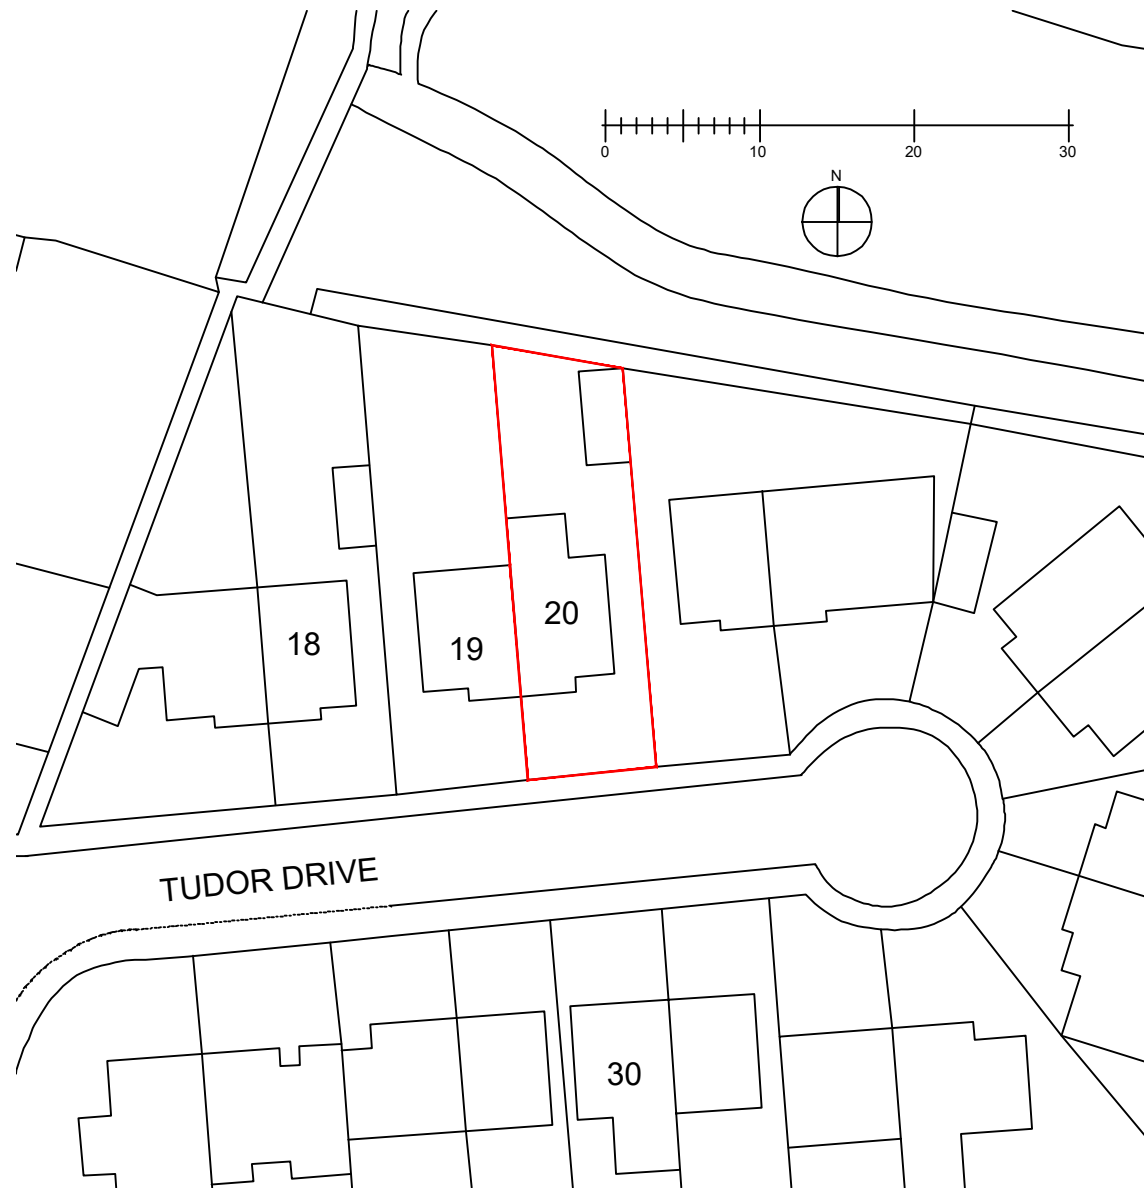

EXISTING LOCATION PLAN
1:1250 AT A3

EXISTING SITE PLAN
1:500 AT A3

PROJECT:	20 Tudor Drive LEICESTER
STATUS:	PLANNING
DRAWING TITLE:	SITE LOCATION (1 OF 2)
DATE:	14/12/23
SCALE:	SCALE AT A3
DRAWN BY:	PO
CHECKED BY:	PO