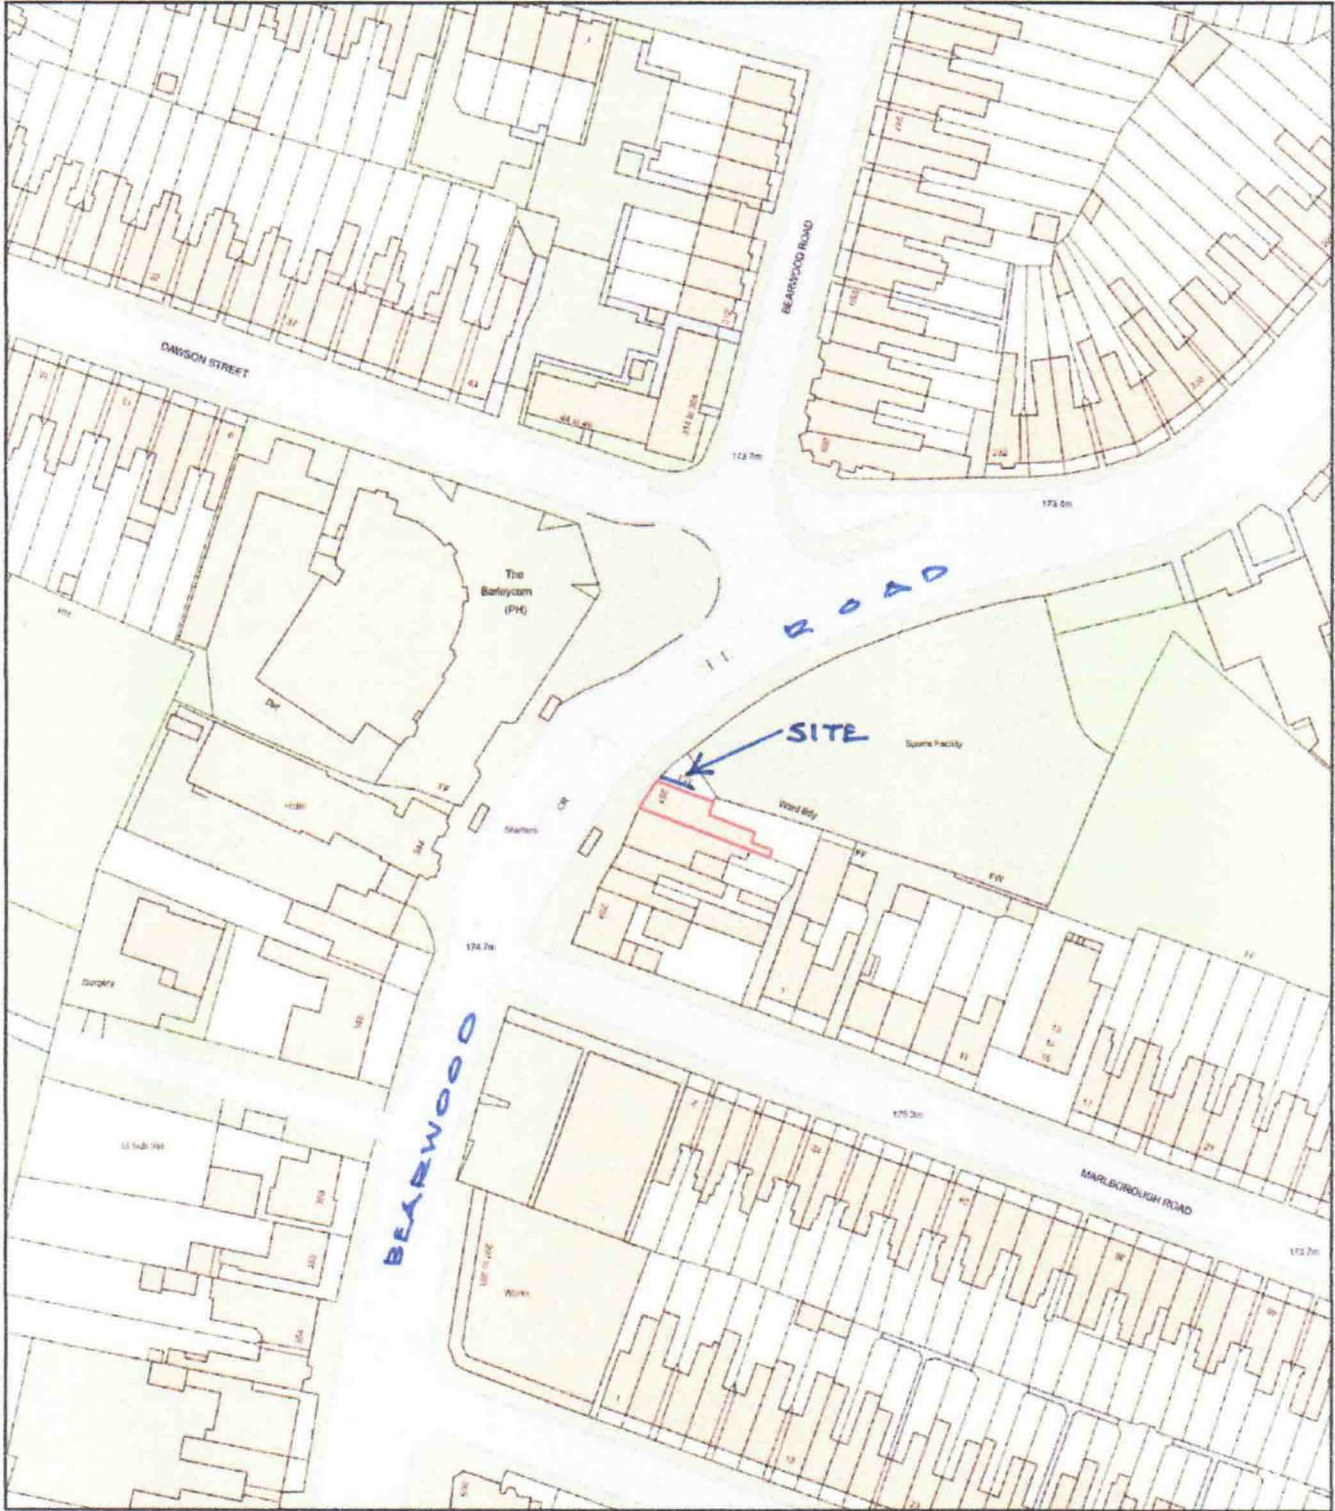

81 Bearwood Road, Bearwood, Smethwick, B66 4DR -  
Location Plan

Plan Produced for: [Redacted]  
Date Produced: 05 Dec 2023  
Plan Reference Number: TQRQM23339161610659  
Scale: 1:1250 @ A4

DRAWING N<sup>o</sup>  
055/4