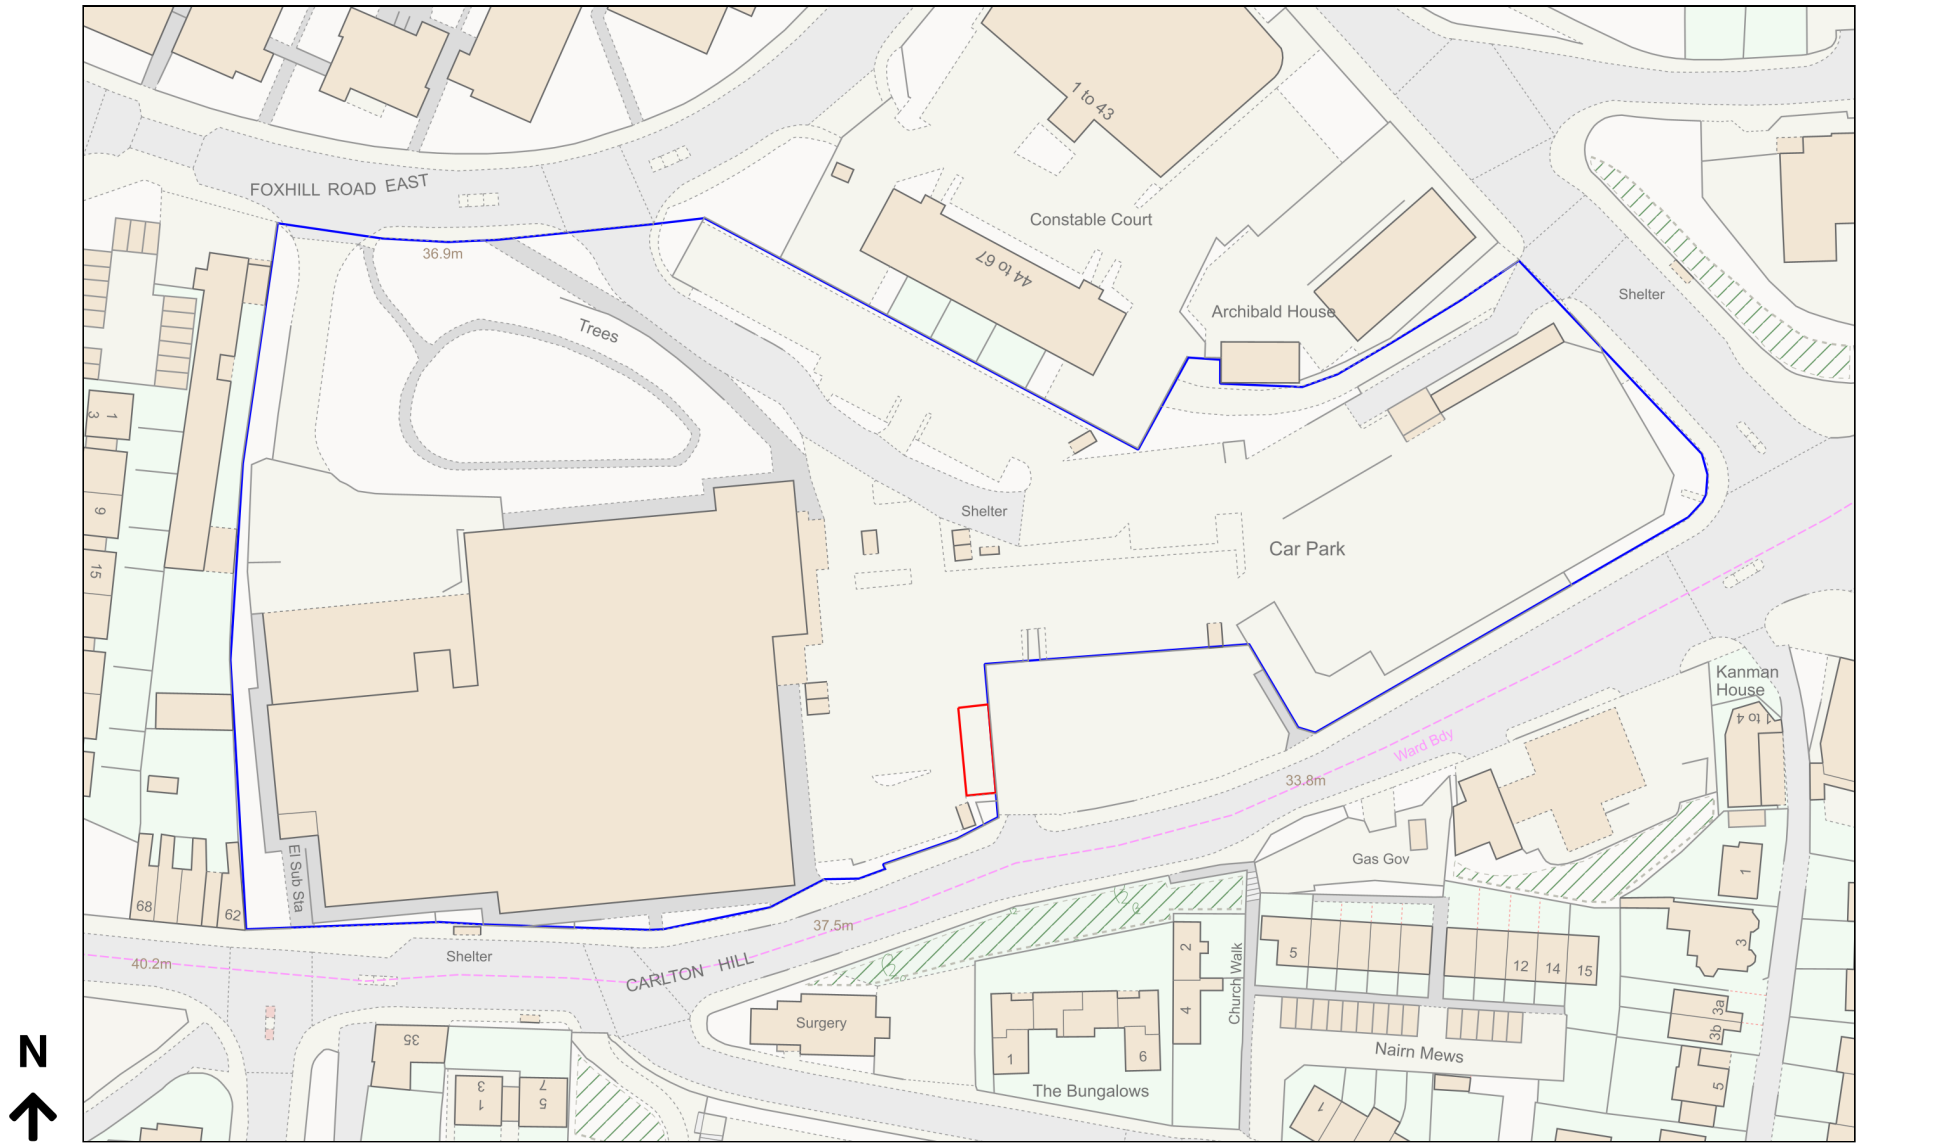

# Location Plan

Site Address: Tesco, Tesco Stores Ltd, 2, Carlton Hill, Carlton, NG4 1EB

Date Produced: 28-Dec-2023

Scale: 1:1250 @A4

Planning Portal Reference: PP-12700579v1