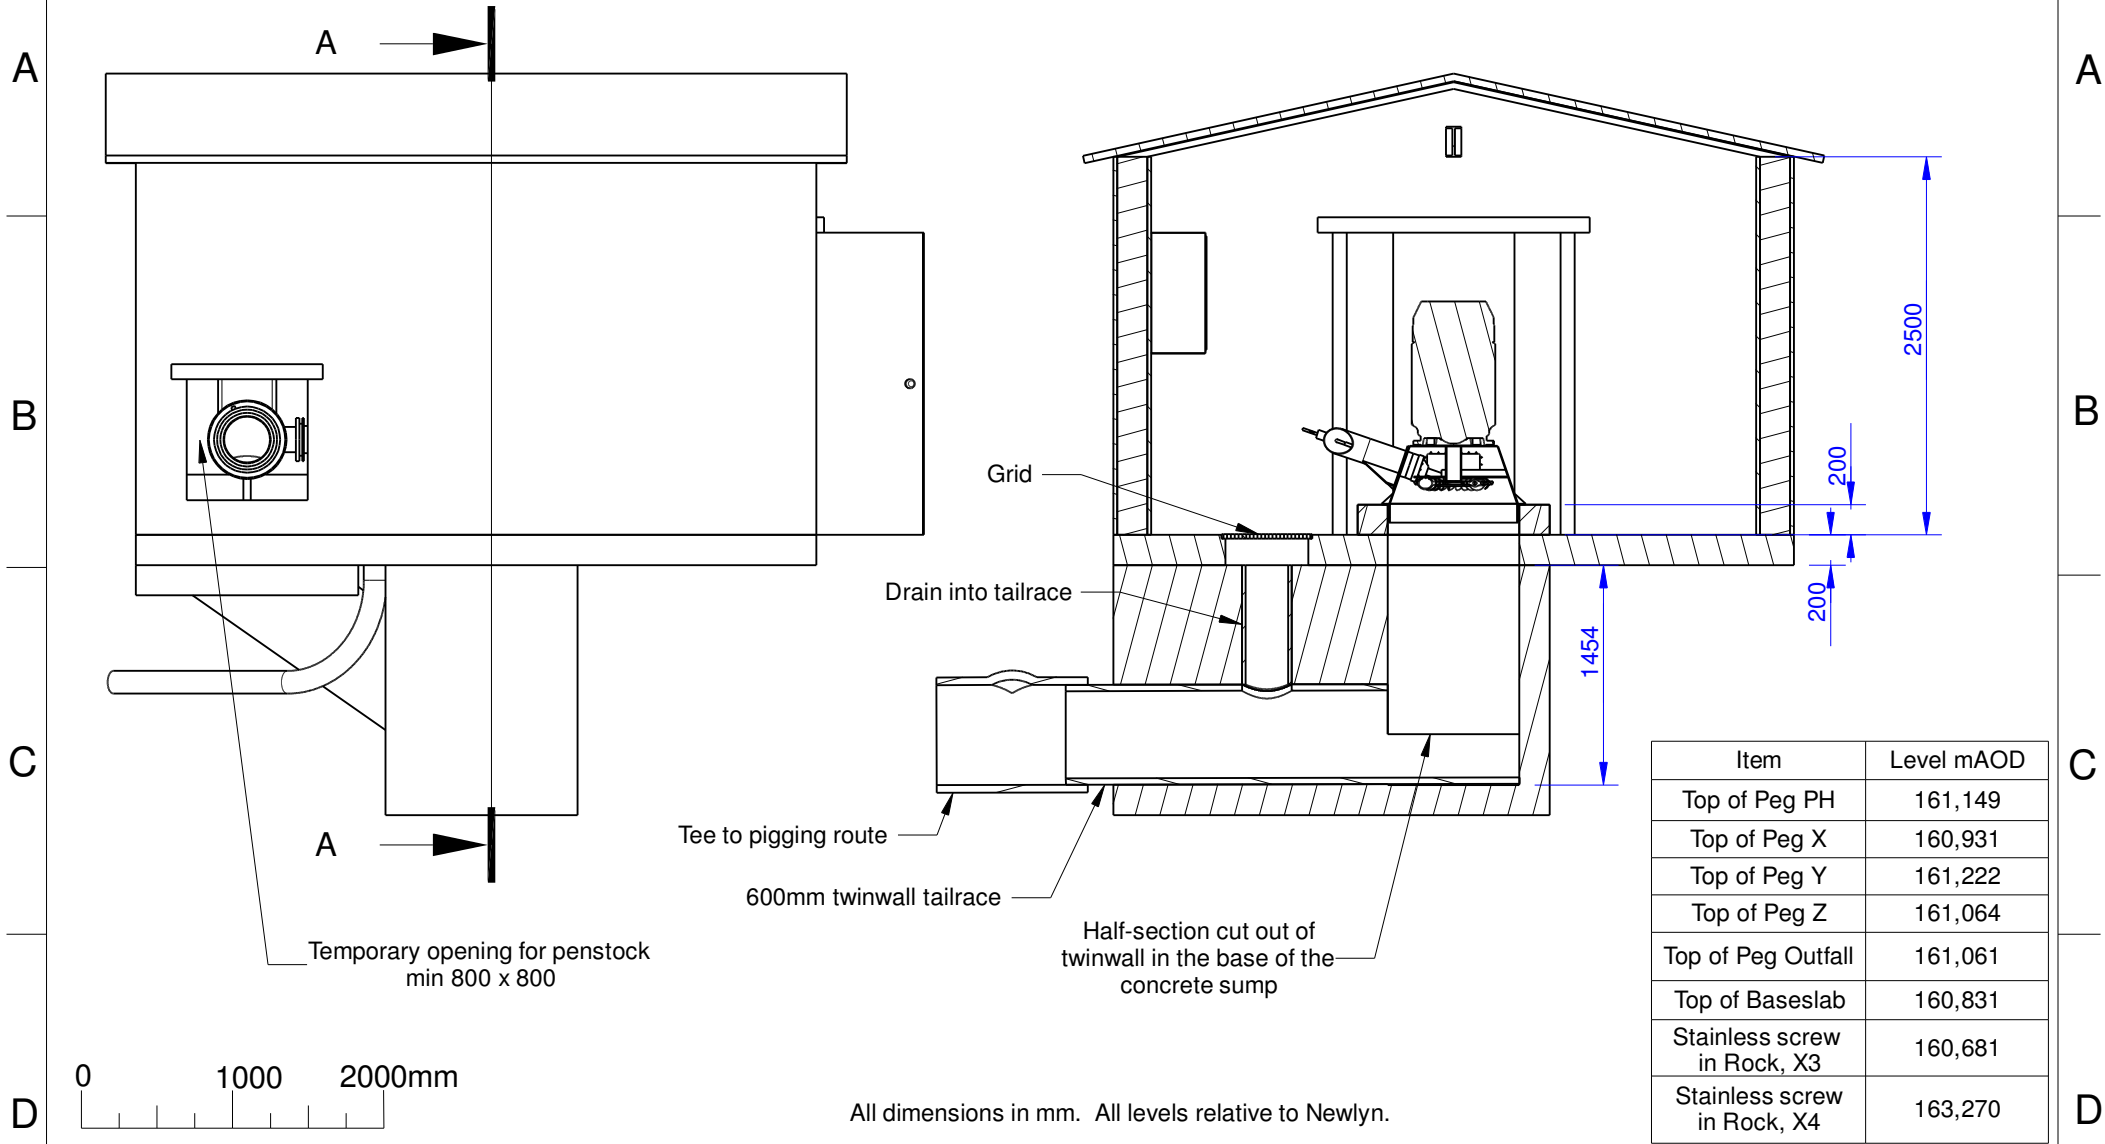

# Dylan Jones - Powerhouse Detail 2

East Elevation

Section A-A

Client : Dylan Jones

Address : Ty Mawr, Mallwyd  
Machynlleth, SY20 9HS

Drawn By : MJP

Date : 16/01/23

Scale : 1 : 50 @ A4