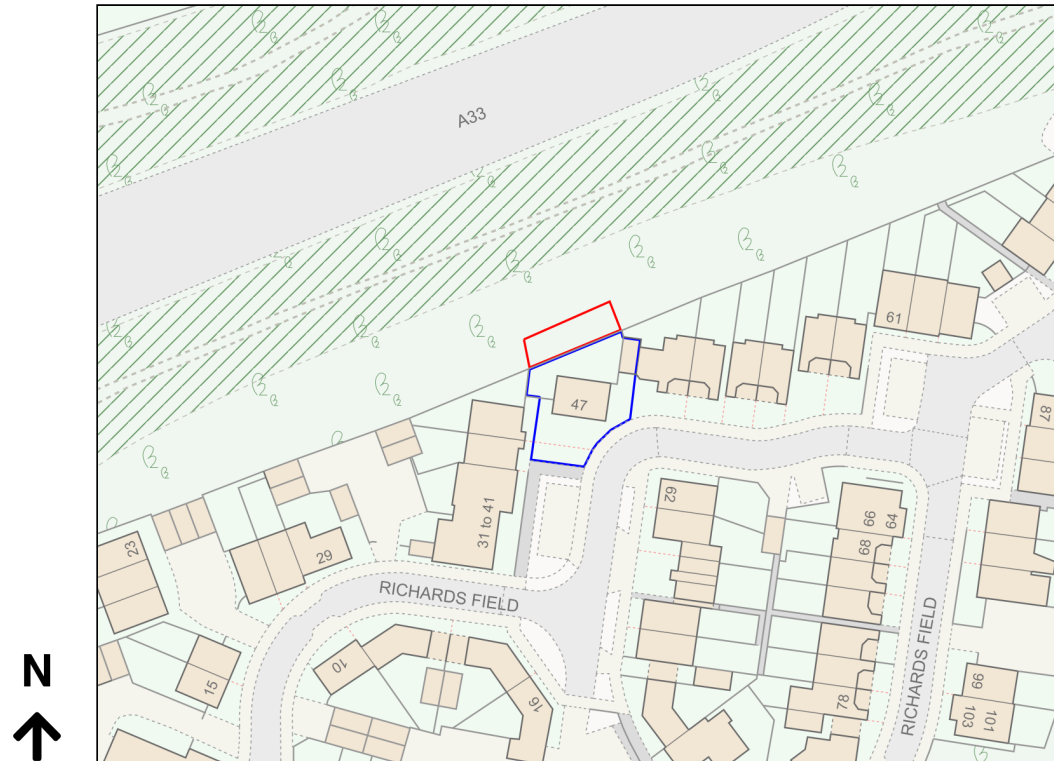

# Location Plan

Site Address: 47, Richards Field, Chineham, RG24 8JY

Date Produced: 07-Jan-2024

Scale: 1:1250 @A4

Planning Portal Reference: PP-12715074v1