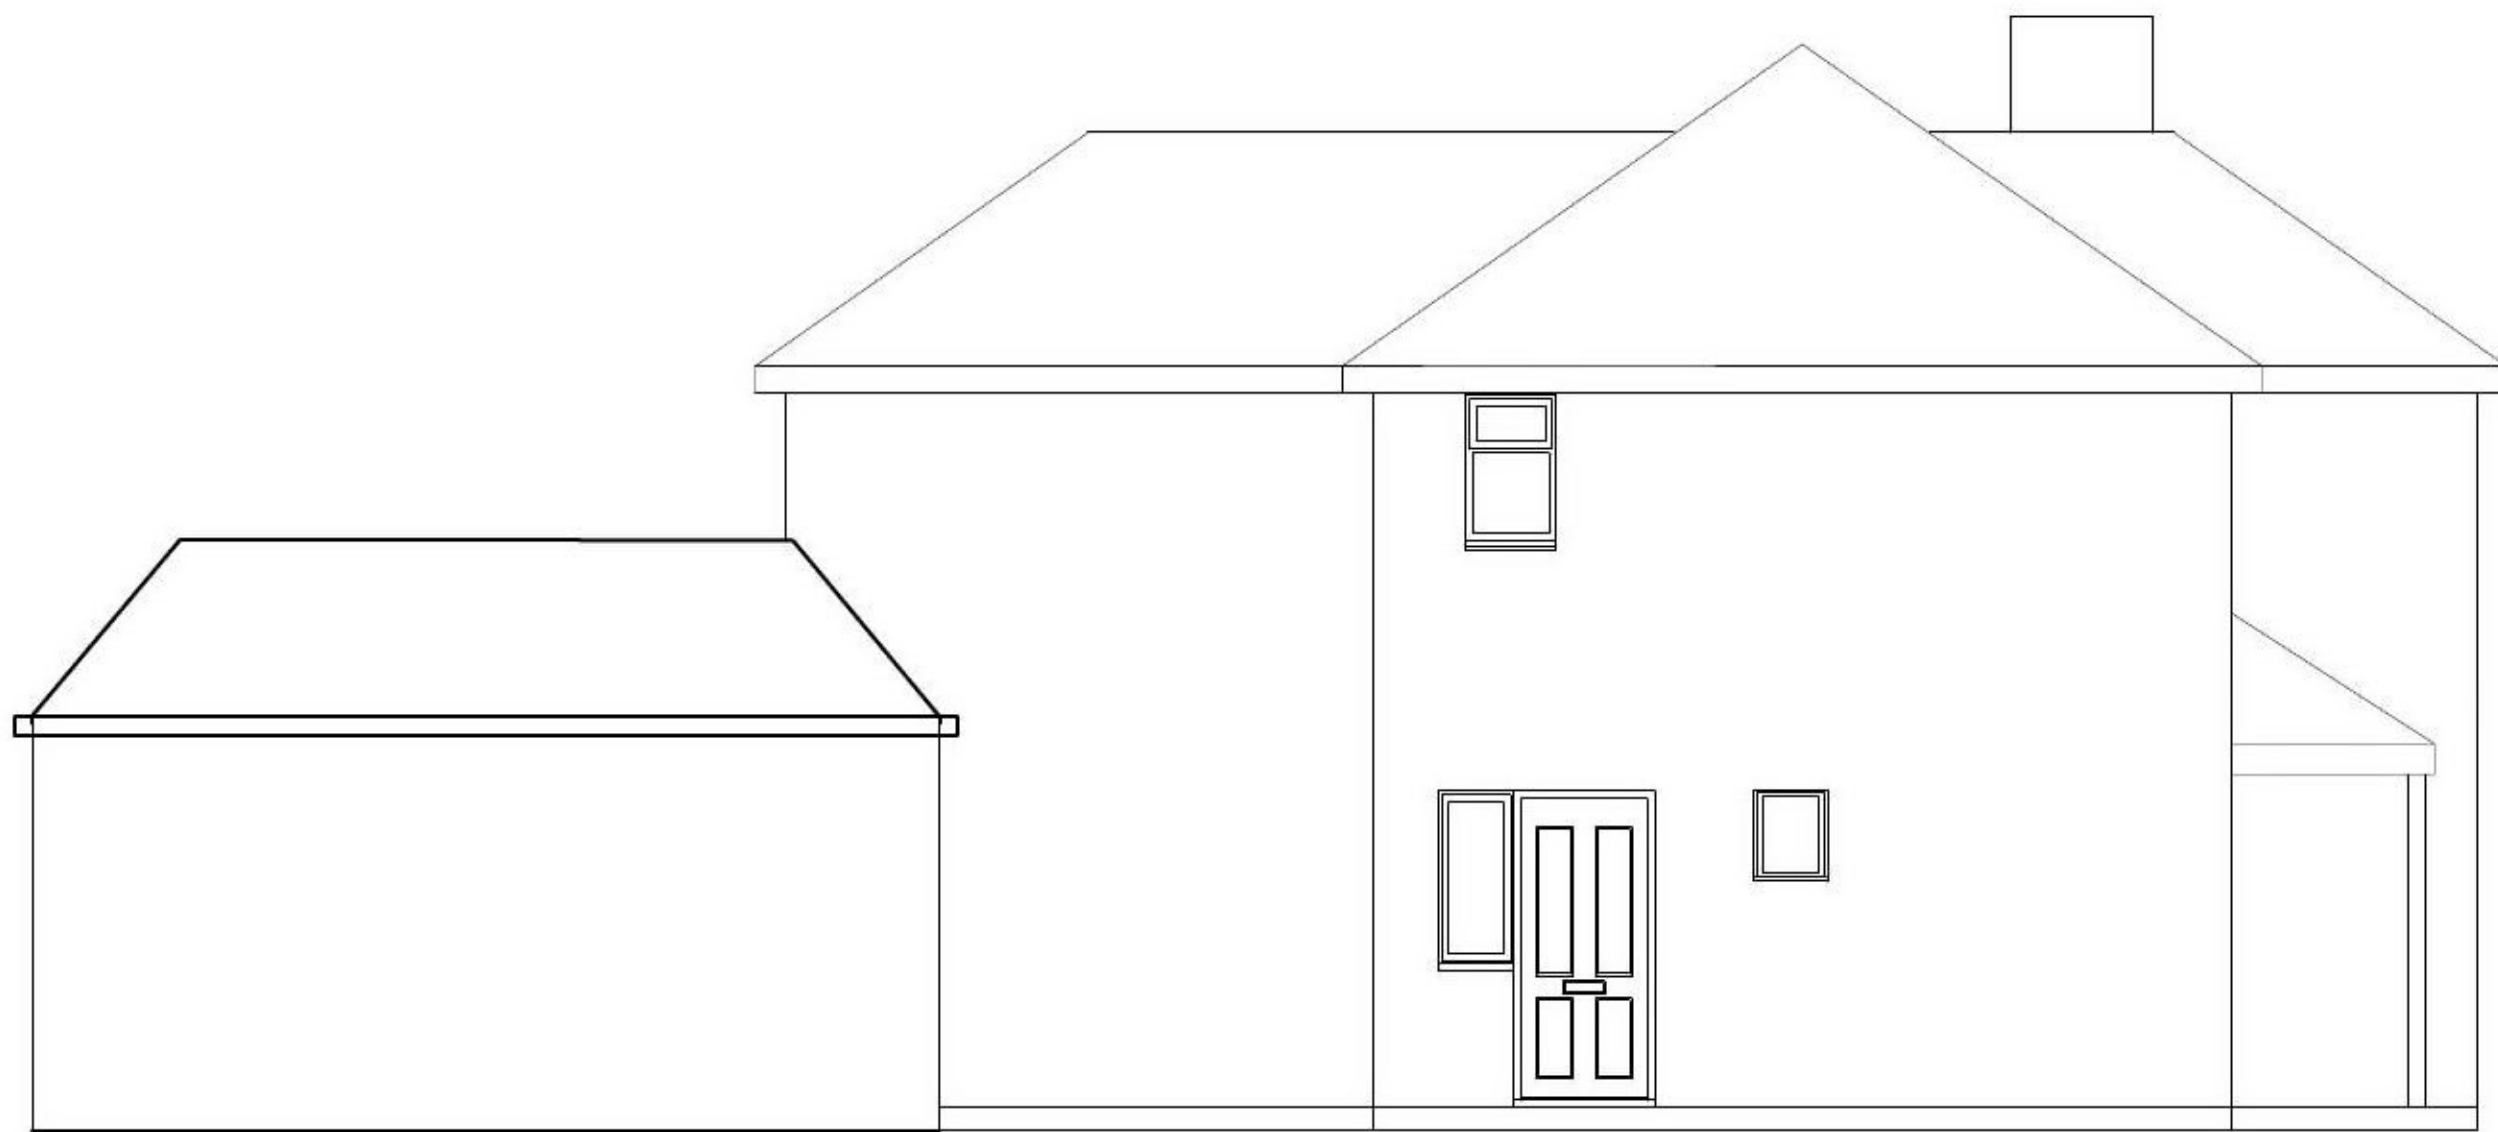

West Elevation

South Elevation

North Elevation

East Elevation

Project : Car port and porch	346 Calmore road Southampton SO40 2RH	Client : Trudie Pestell	Date : 4/12/2023
Title : Existing elevations V2, including garage		Scale : 1:100	Drawn by : Jason Thomas
		Page size : A3	