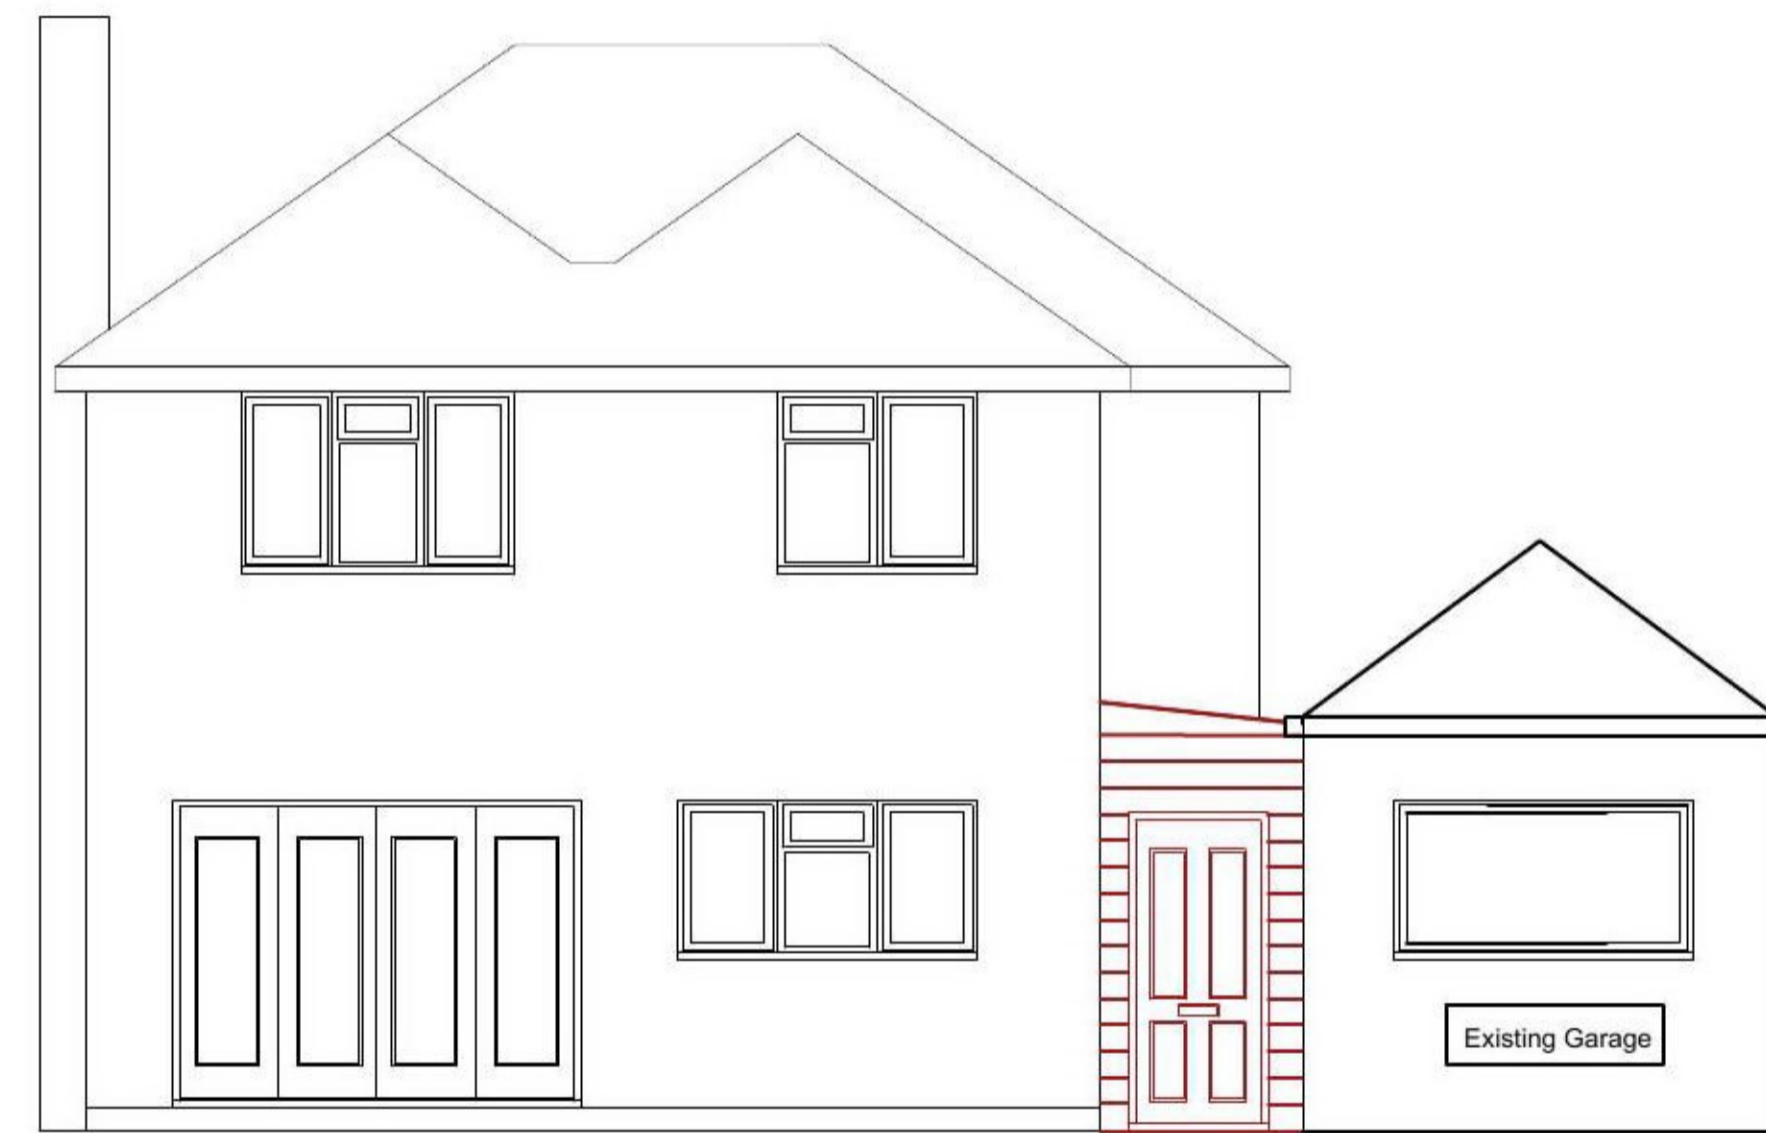

West Elevation

South Elevation

North Elevation

East Elevation

<p><b>Project :</b> Car port and porch</p> <p><b>Title :</b> Proposed elevations V2, including garage</p>	<p>346 Calmore road Southampton SO40 2RH</p>	<p><b>Client :</b> Trudie Pestell</p> <p><b>Scale :</b> 1:100</p> <p><b>Page size :</b> A3</p>	<p><b>Date :</b> 4/12/2023</p> <p><b>Drawn by :</b> Jason Thomas</p>
---	--	--	--