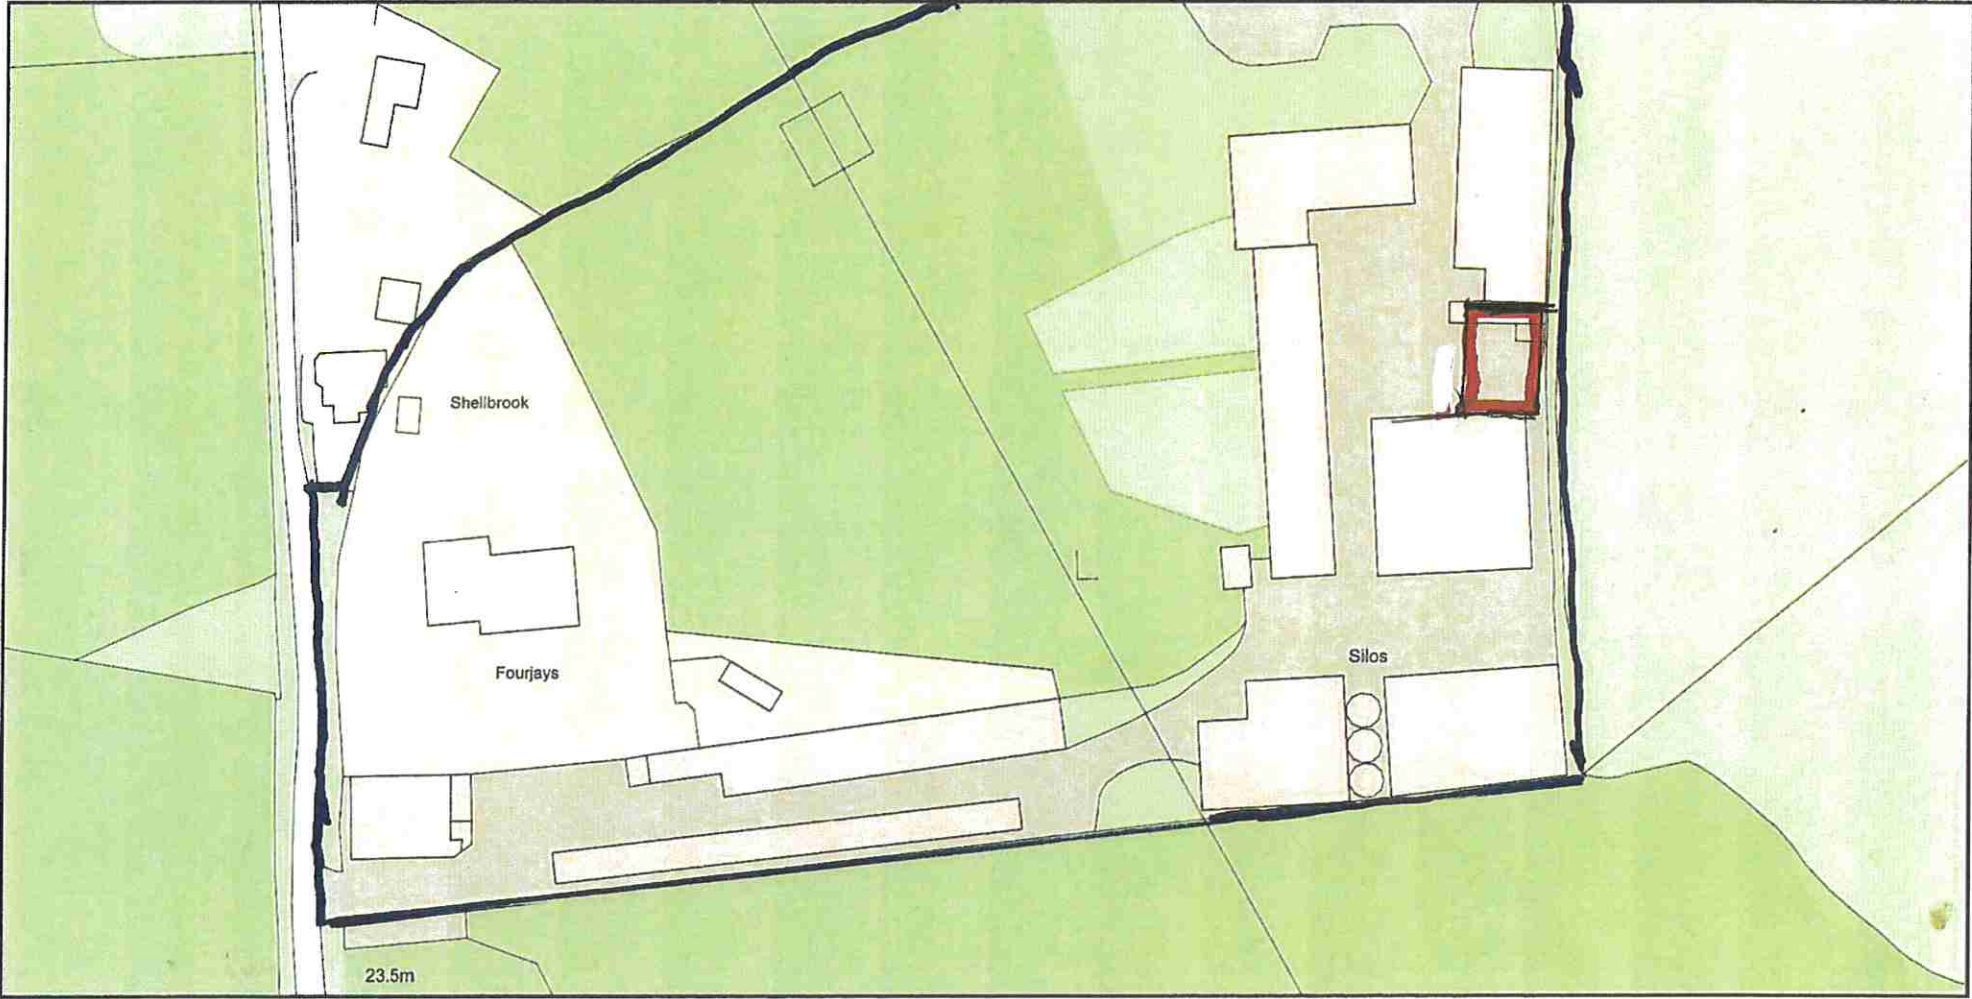

Fourjays Farm, Shelley Lane, Ower, SO51 6AS

Plan Produced for: J&J Parsons
Date Produced: 20 Dec 2023
Plan Reference Number: TQRQM23354114701376
Scale: 1:1250 @ A4