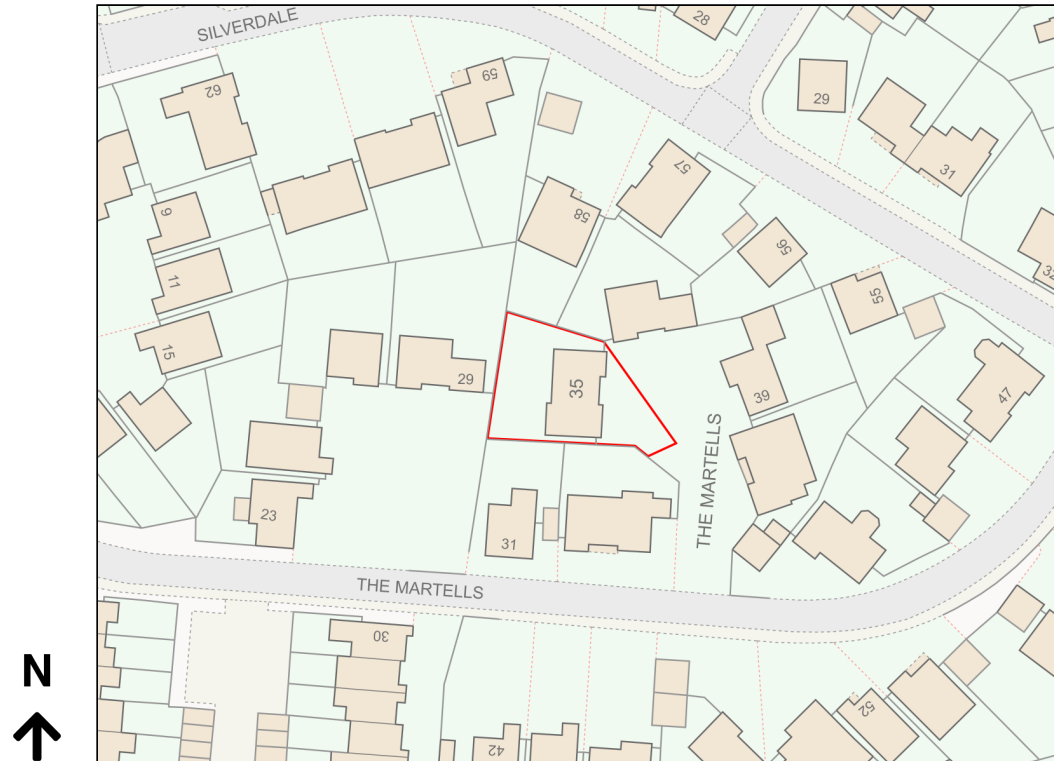

Location Plan

Site Address: 35, The Martells, Barton-on-sea, BH25 7BG

Date Produced: 05-Jan-2024

Scale: 1:1250 @A4

Planning Portal Reference: PP-12713303v1