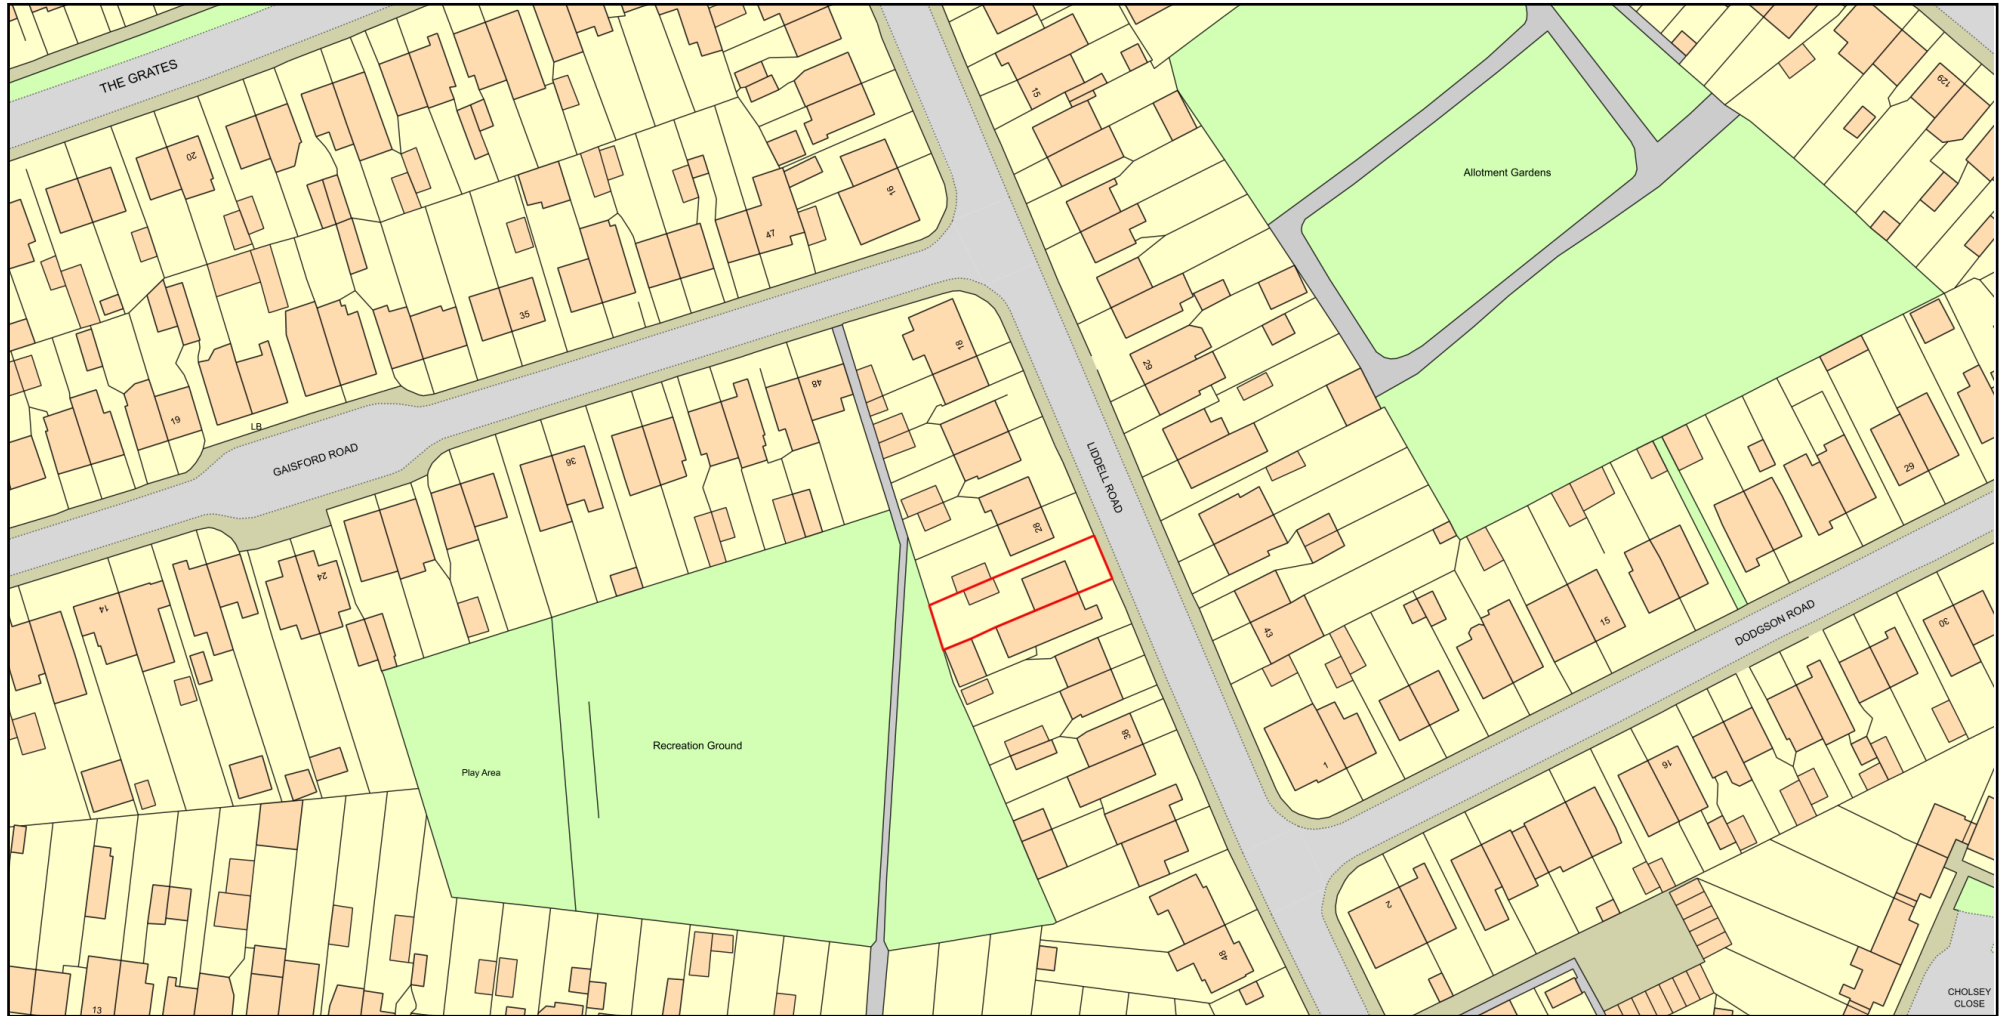

LOCATION PLAN 30 LIDDELL ROAD OX4 3QU

Plan Produced for: **AARON JAV**

Date Produced: 08 Jan 2024

Plan Reference Number: TQRQM24008131104526

Scale: 1:1250 @ A4

© Crown copyright and database rights 2023 OS 100042766