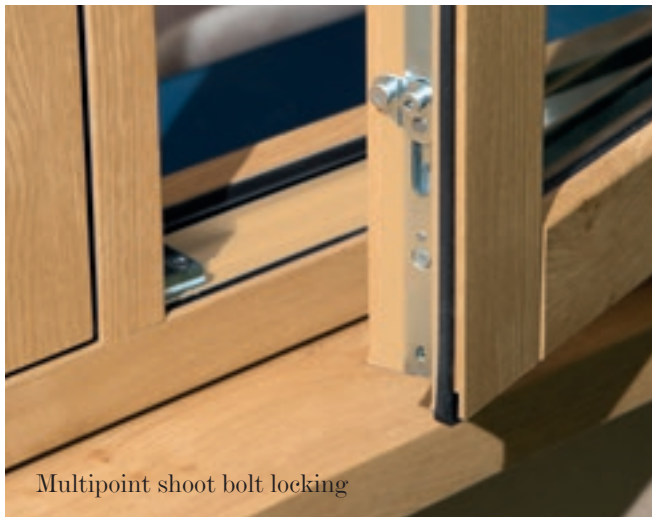

Egress/Easy Clean Hinges

Flush

A classic flush-fitting appearance on the exterior, combined with sumptuous textured detail on the interior make this a truly breathtaking window solution. To personalise your flush windows, you can choose to add Georgian bars, decorative glass or detailed leading to complement your property. With the Evolution Flush window, you can achieve the authentic look of wood, but without the laborious sanding and painting every 5 years. Our innovative woodgrain effect finish ensures a stunning flawless finish and a virtually maintenance free window.

- Beautiful timber styling throughout with hand-crafted joints
- Exquisite wood effect detailing across all of the frame
- Exceptional energy performance with A+11, 1.3 U value as standard
- Exceptionally low maintenance
- Slimmer sightlines allow more light into your home
- Over 200 colour options available in addition to our standard wood effect finishes
- Solid looking cill proportions are similar to traditional timber windows (optional extra)
- High quality range of handles and working peg-stays available, all designed & manufactured in Great Britain
- Discreet trickle ventilation (optional extra)
- Multipoint shoot bolt locking
- Centre casement locking with opposing locks
- Optional transom drip bar
- Lockable night vent facility.

Multipoint shoot bolt locking