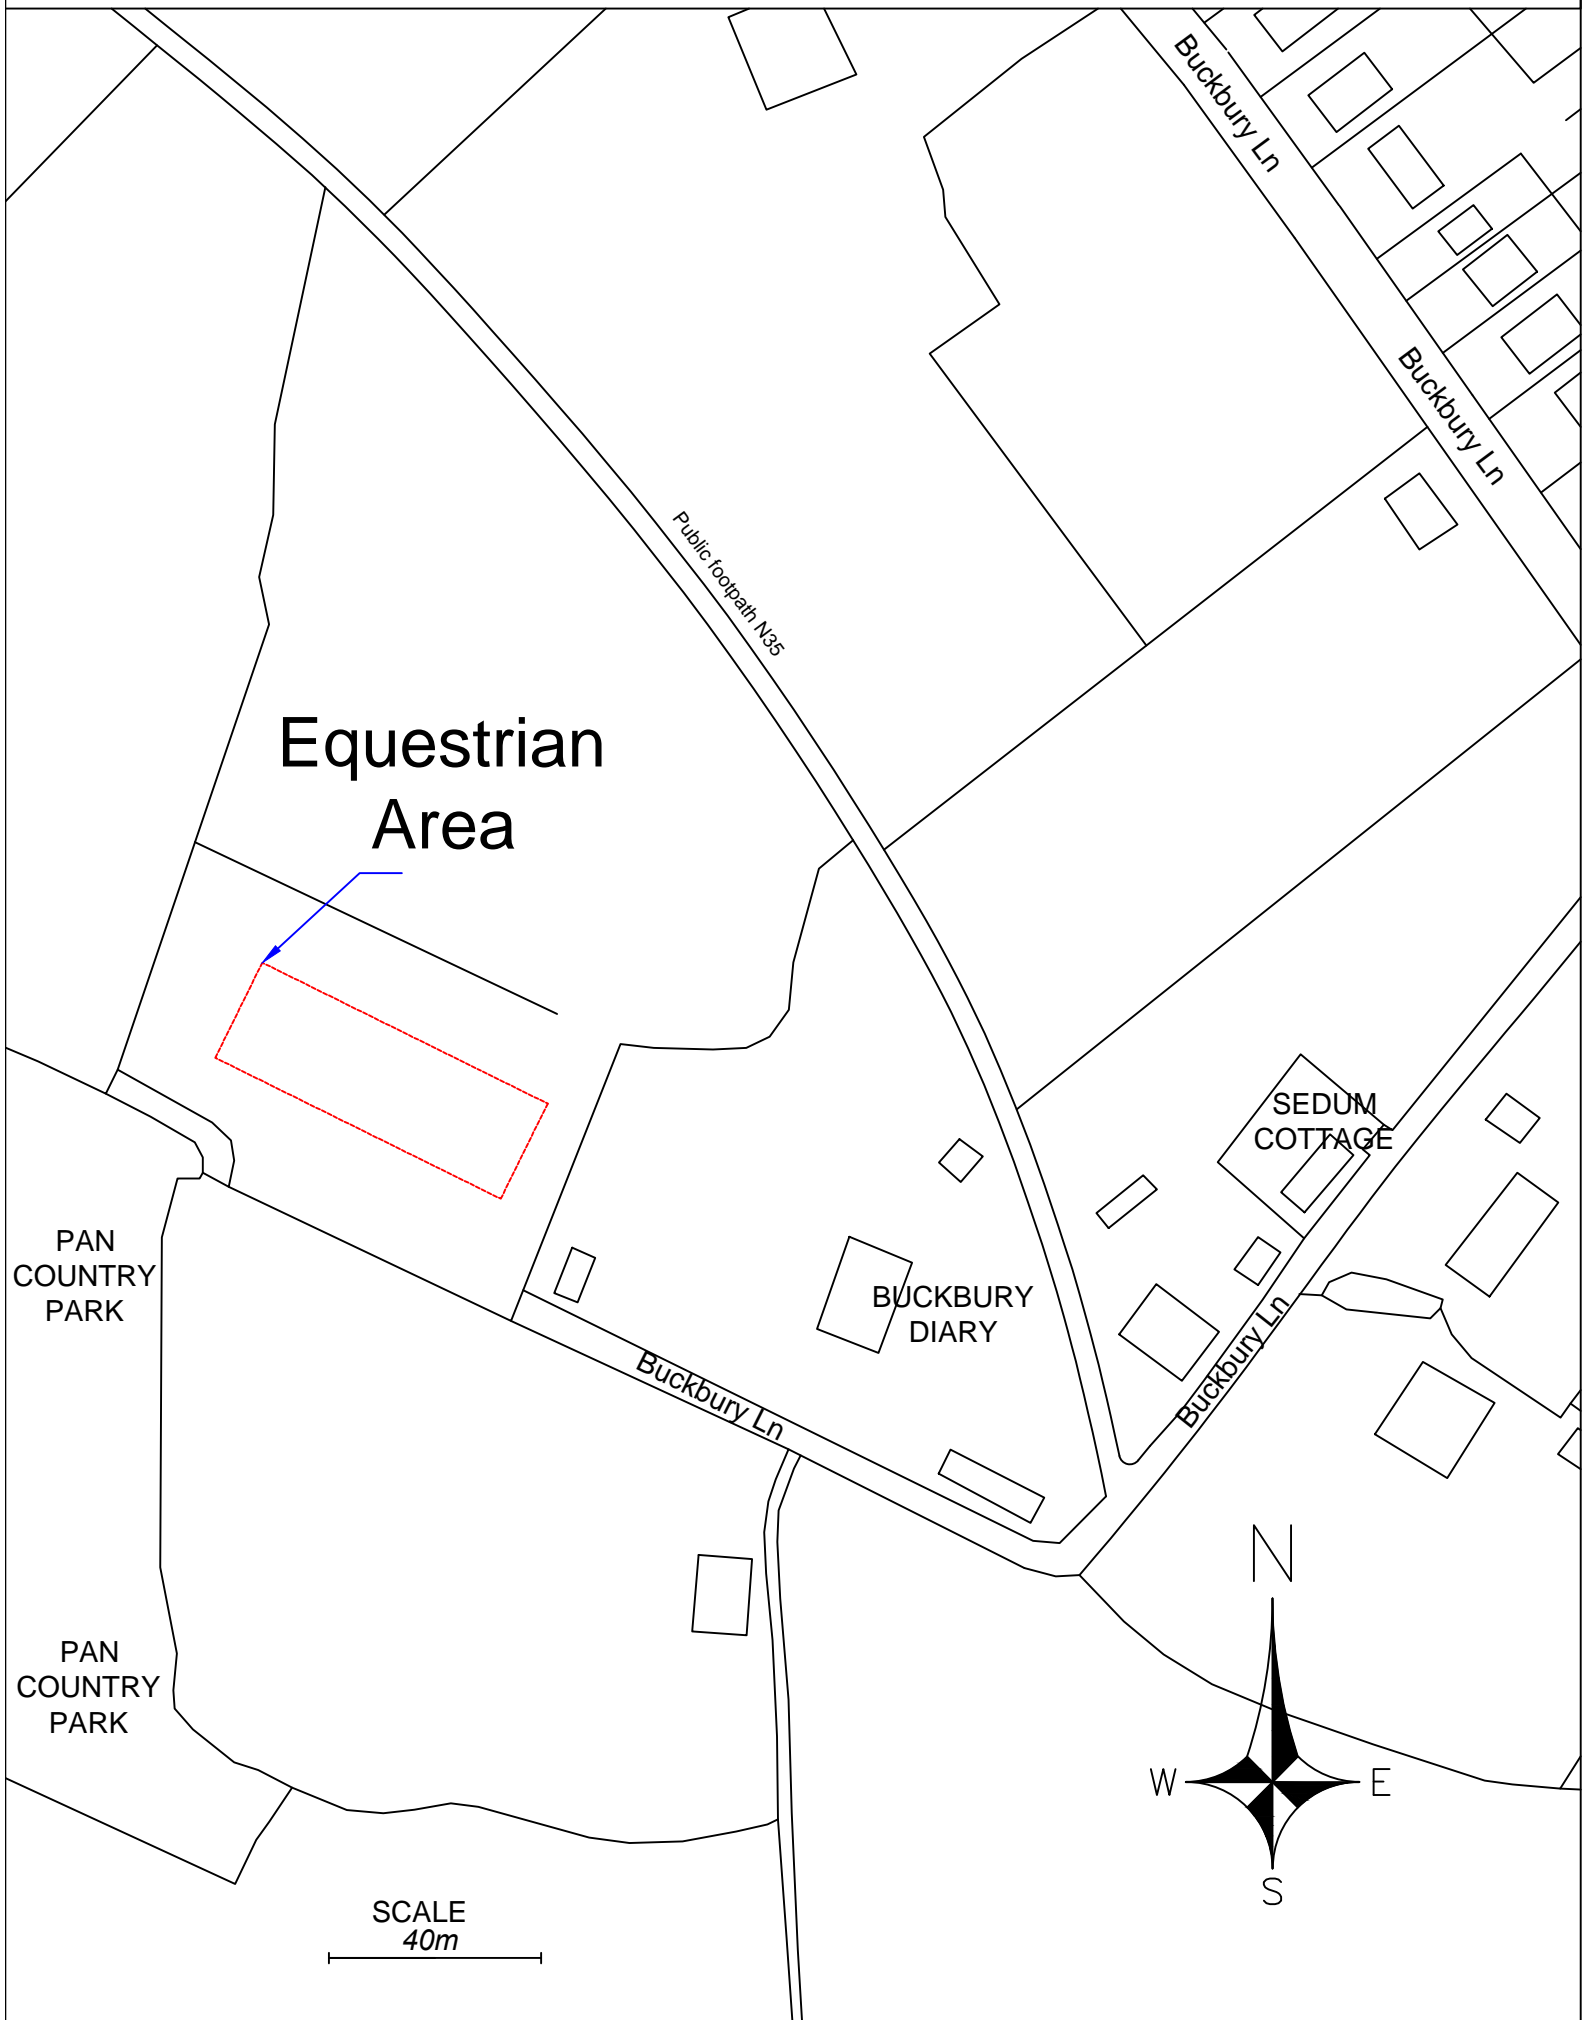

TITLE : SITE MAP

SCALE :	SIZE :	DATE :	16/06/2023	PAPER SIZE	A3
ref 0271 - 01	20m x 60m	ADDRESS :	Buckbury Diary, Buckbury Lane, Newport P0302NJ England		