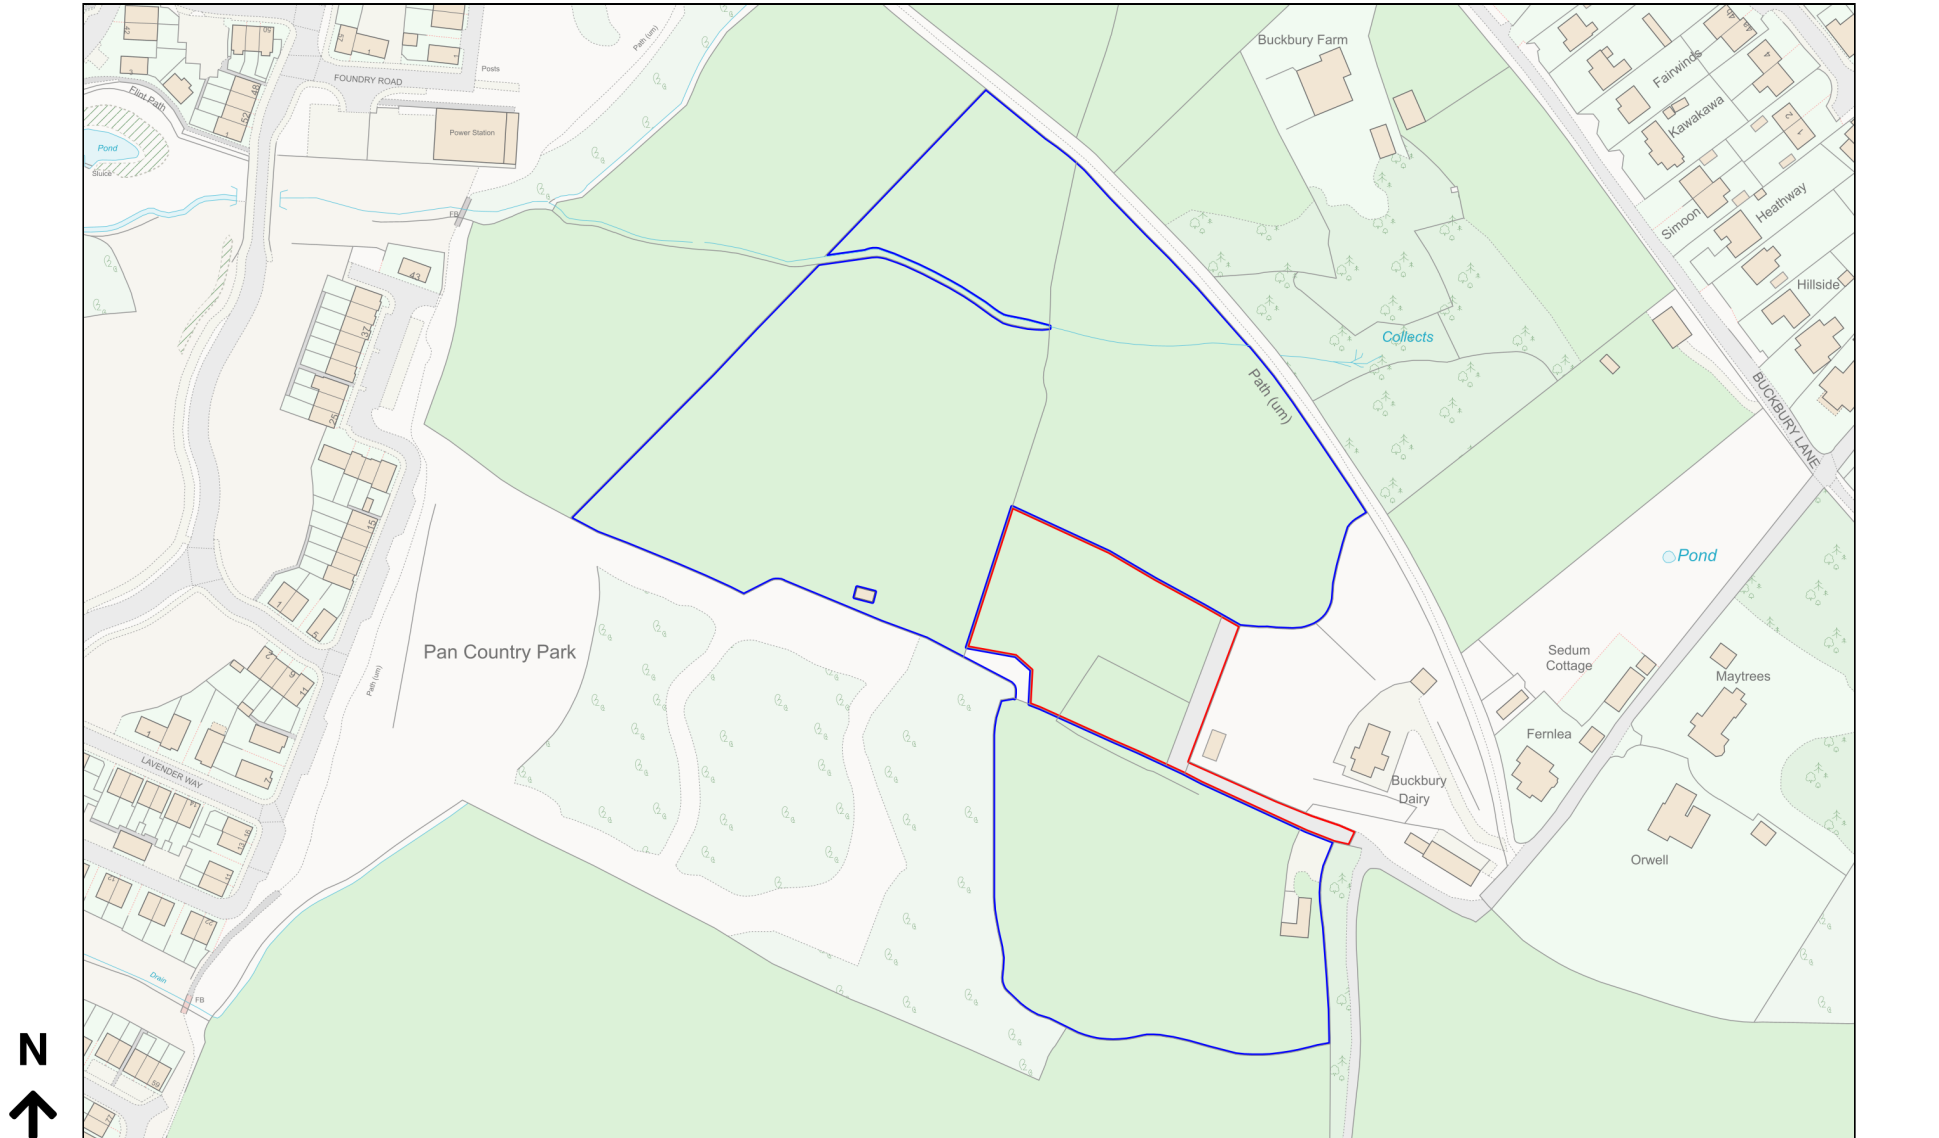

Location Plan

Site Address: Buckbury Dairy, Buckbury Lane, Newport, PO30 2NJ

Date Produced: 10-Jan-2024

Scale: 1:2500 @A4

Planning Portal Reference: PP-12460271v2