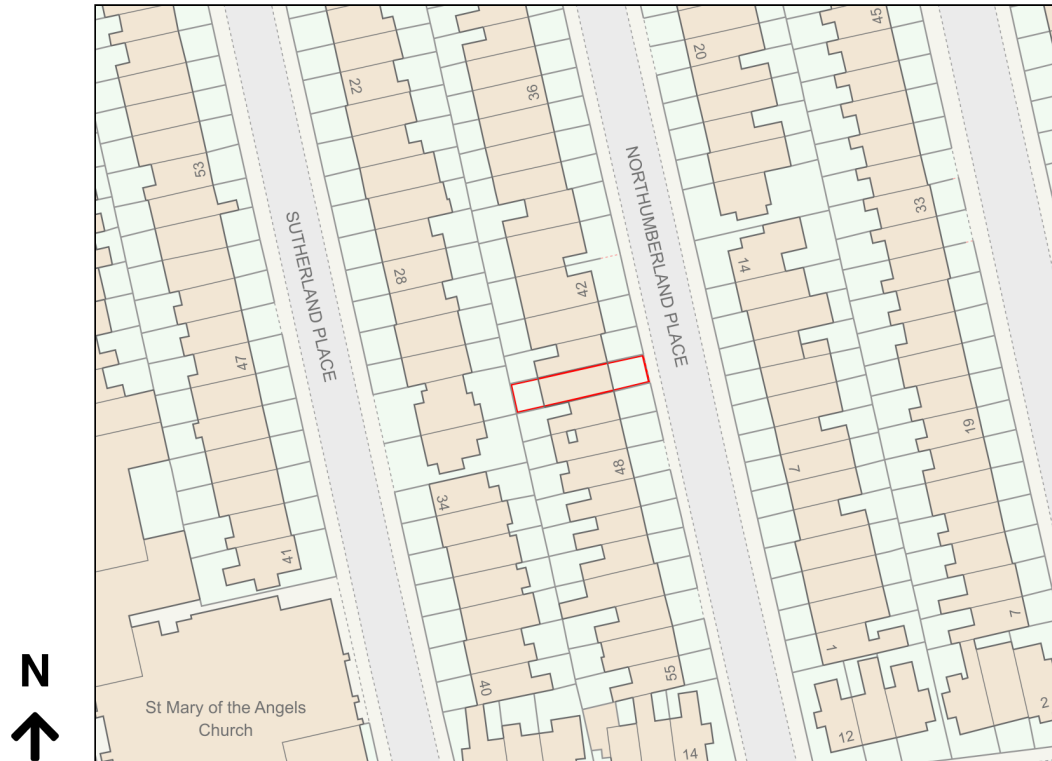

Location Plan

Site Address: 45, Northumberland Place, London, W2 5AS

Date Produced: 09-Dec-2023

Scale: 1:1250 @A4

Planning Portal Reference: PP-12665283v1