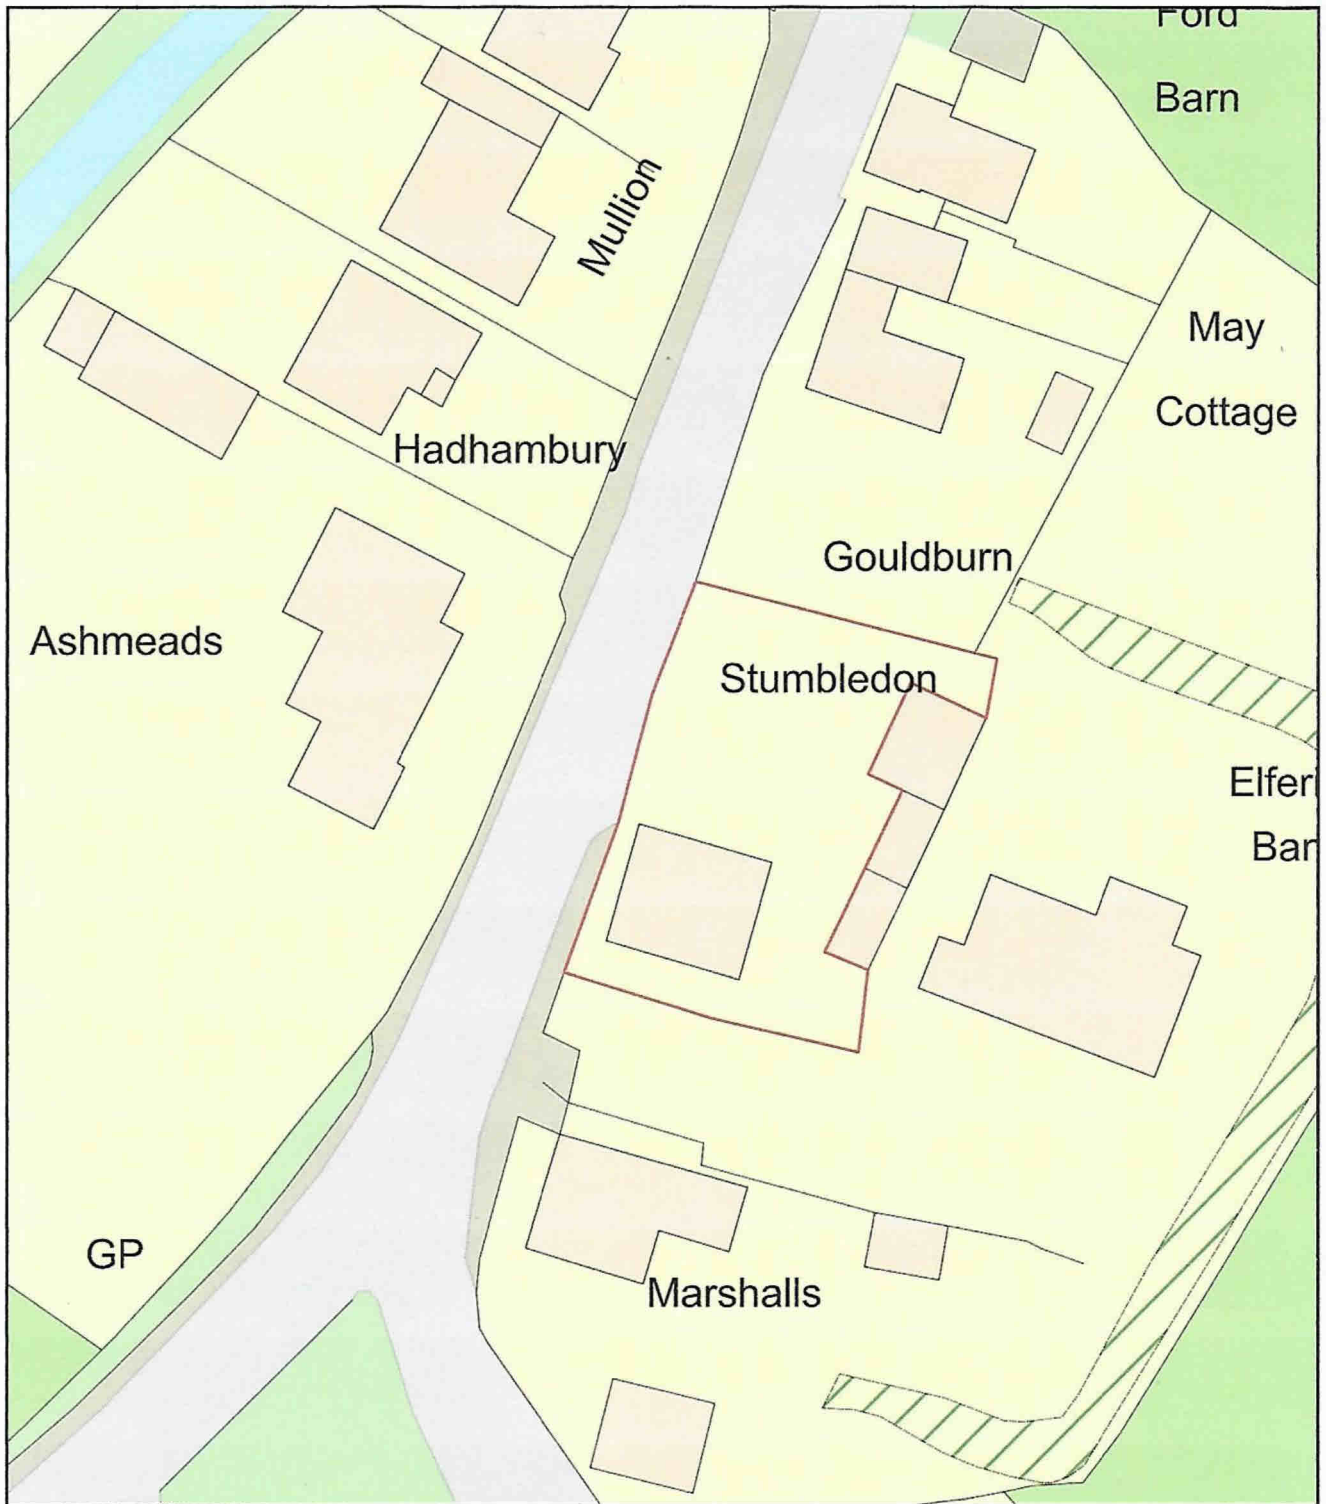

Stumbledon site plan

Plan Produced for: [Redacted]

Date Produced: 07 Dec 2023

Plan Reference Number: TQRQM23341144934148

Scale: 1:500 @ A4