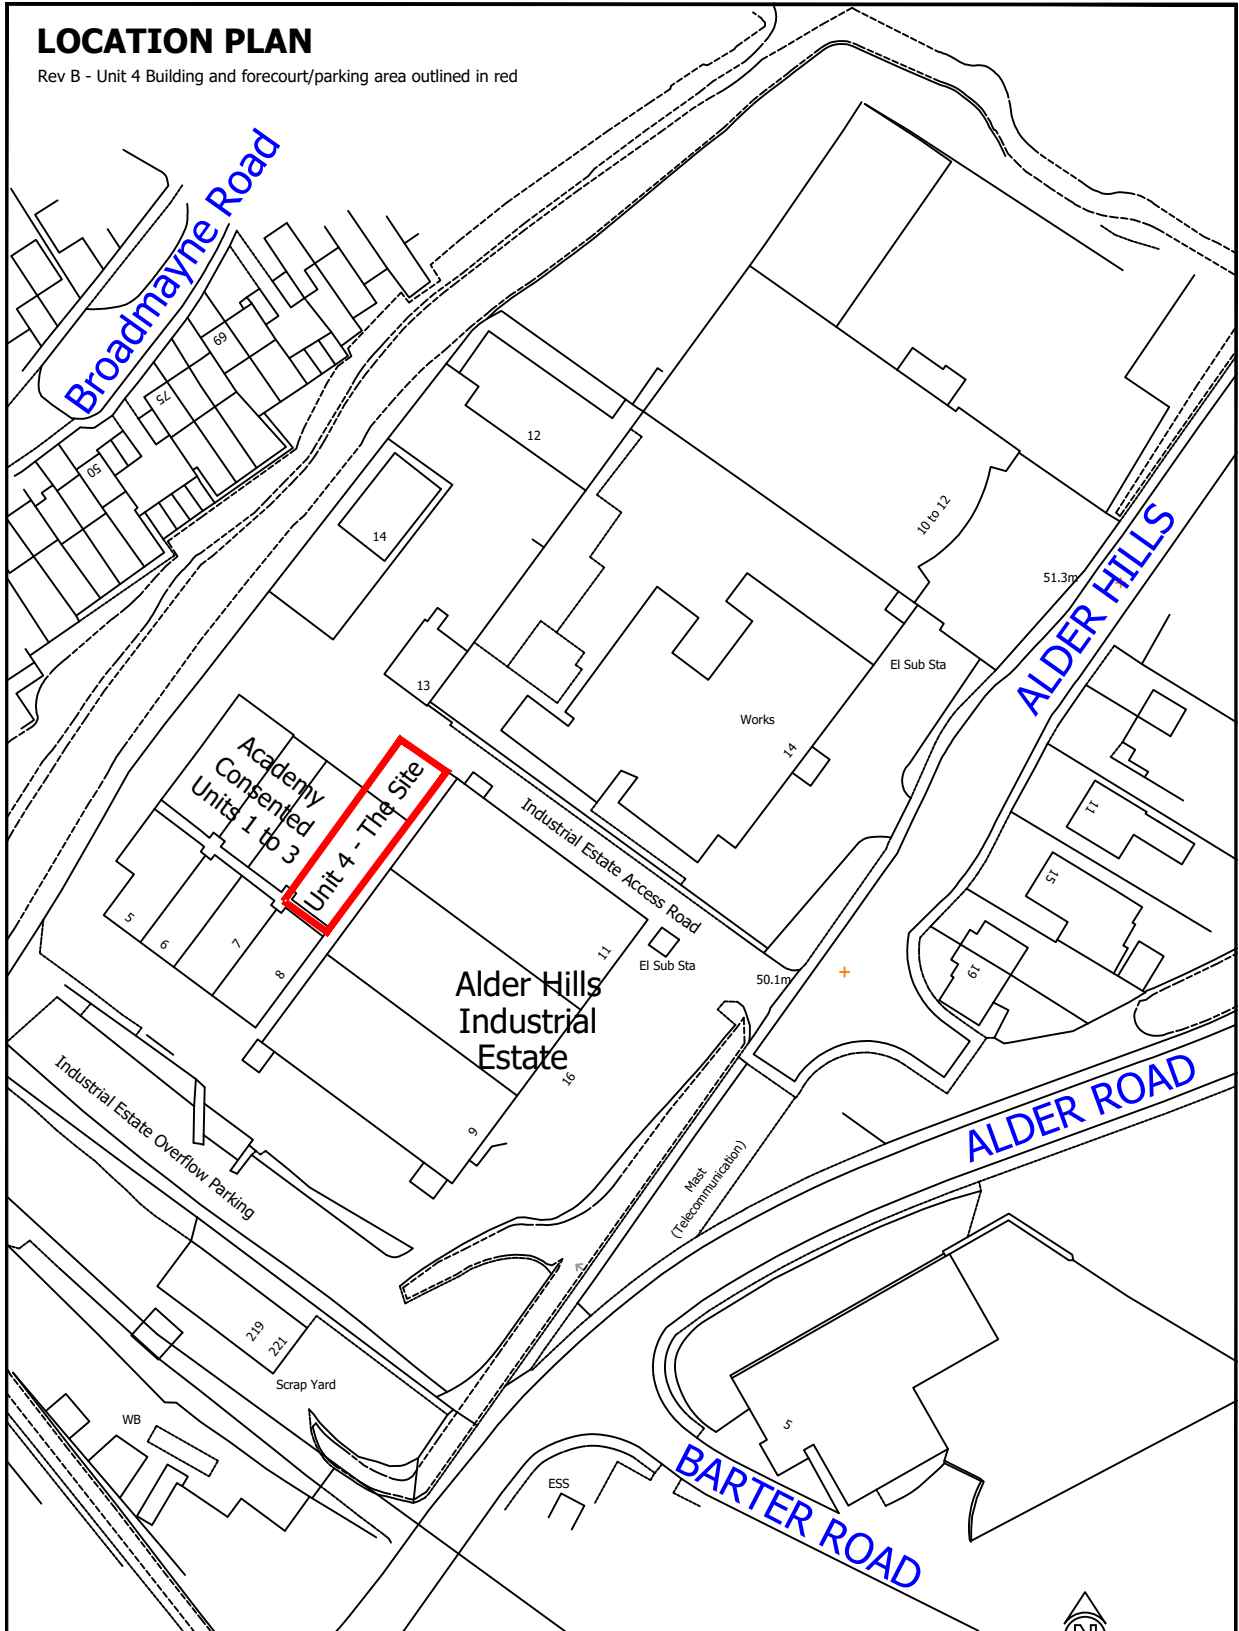

# LOCATION PLAN

Rev B - Unit 4 Building and forecourt/parking area outlined in red

LGPS Resources  
Planning, Traffic, Transportation,  
Highway & Development Engineering  
Katra, Joyden Court,  
Holbear, Chard  
Somerset TA20 2FX

Email: DB@LGPS-Resources.com  
Clients: AK Academy of Dancing  
Site: Unit 4, 16 Alder Hills, Poole, BH12 4AR  
Drawing Title: Location Plan  
Scale 1:1250 at A4 Date: 15 January 2024  
Drawing Number: LGPS/AKAD/U4/01/01 Rev B

© Crown copyright and database rights 2023  
Ordnance Survey 010003167