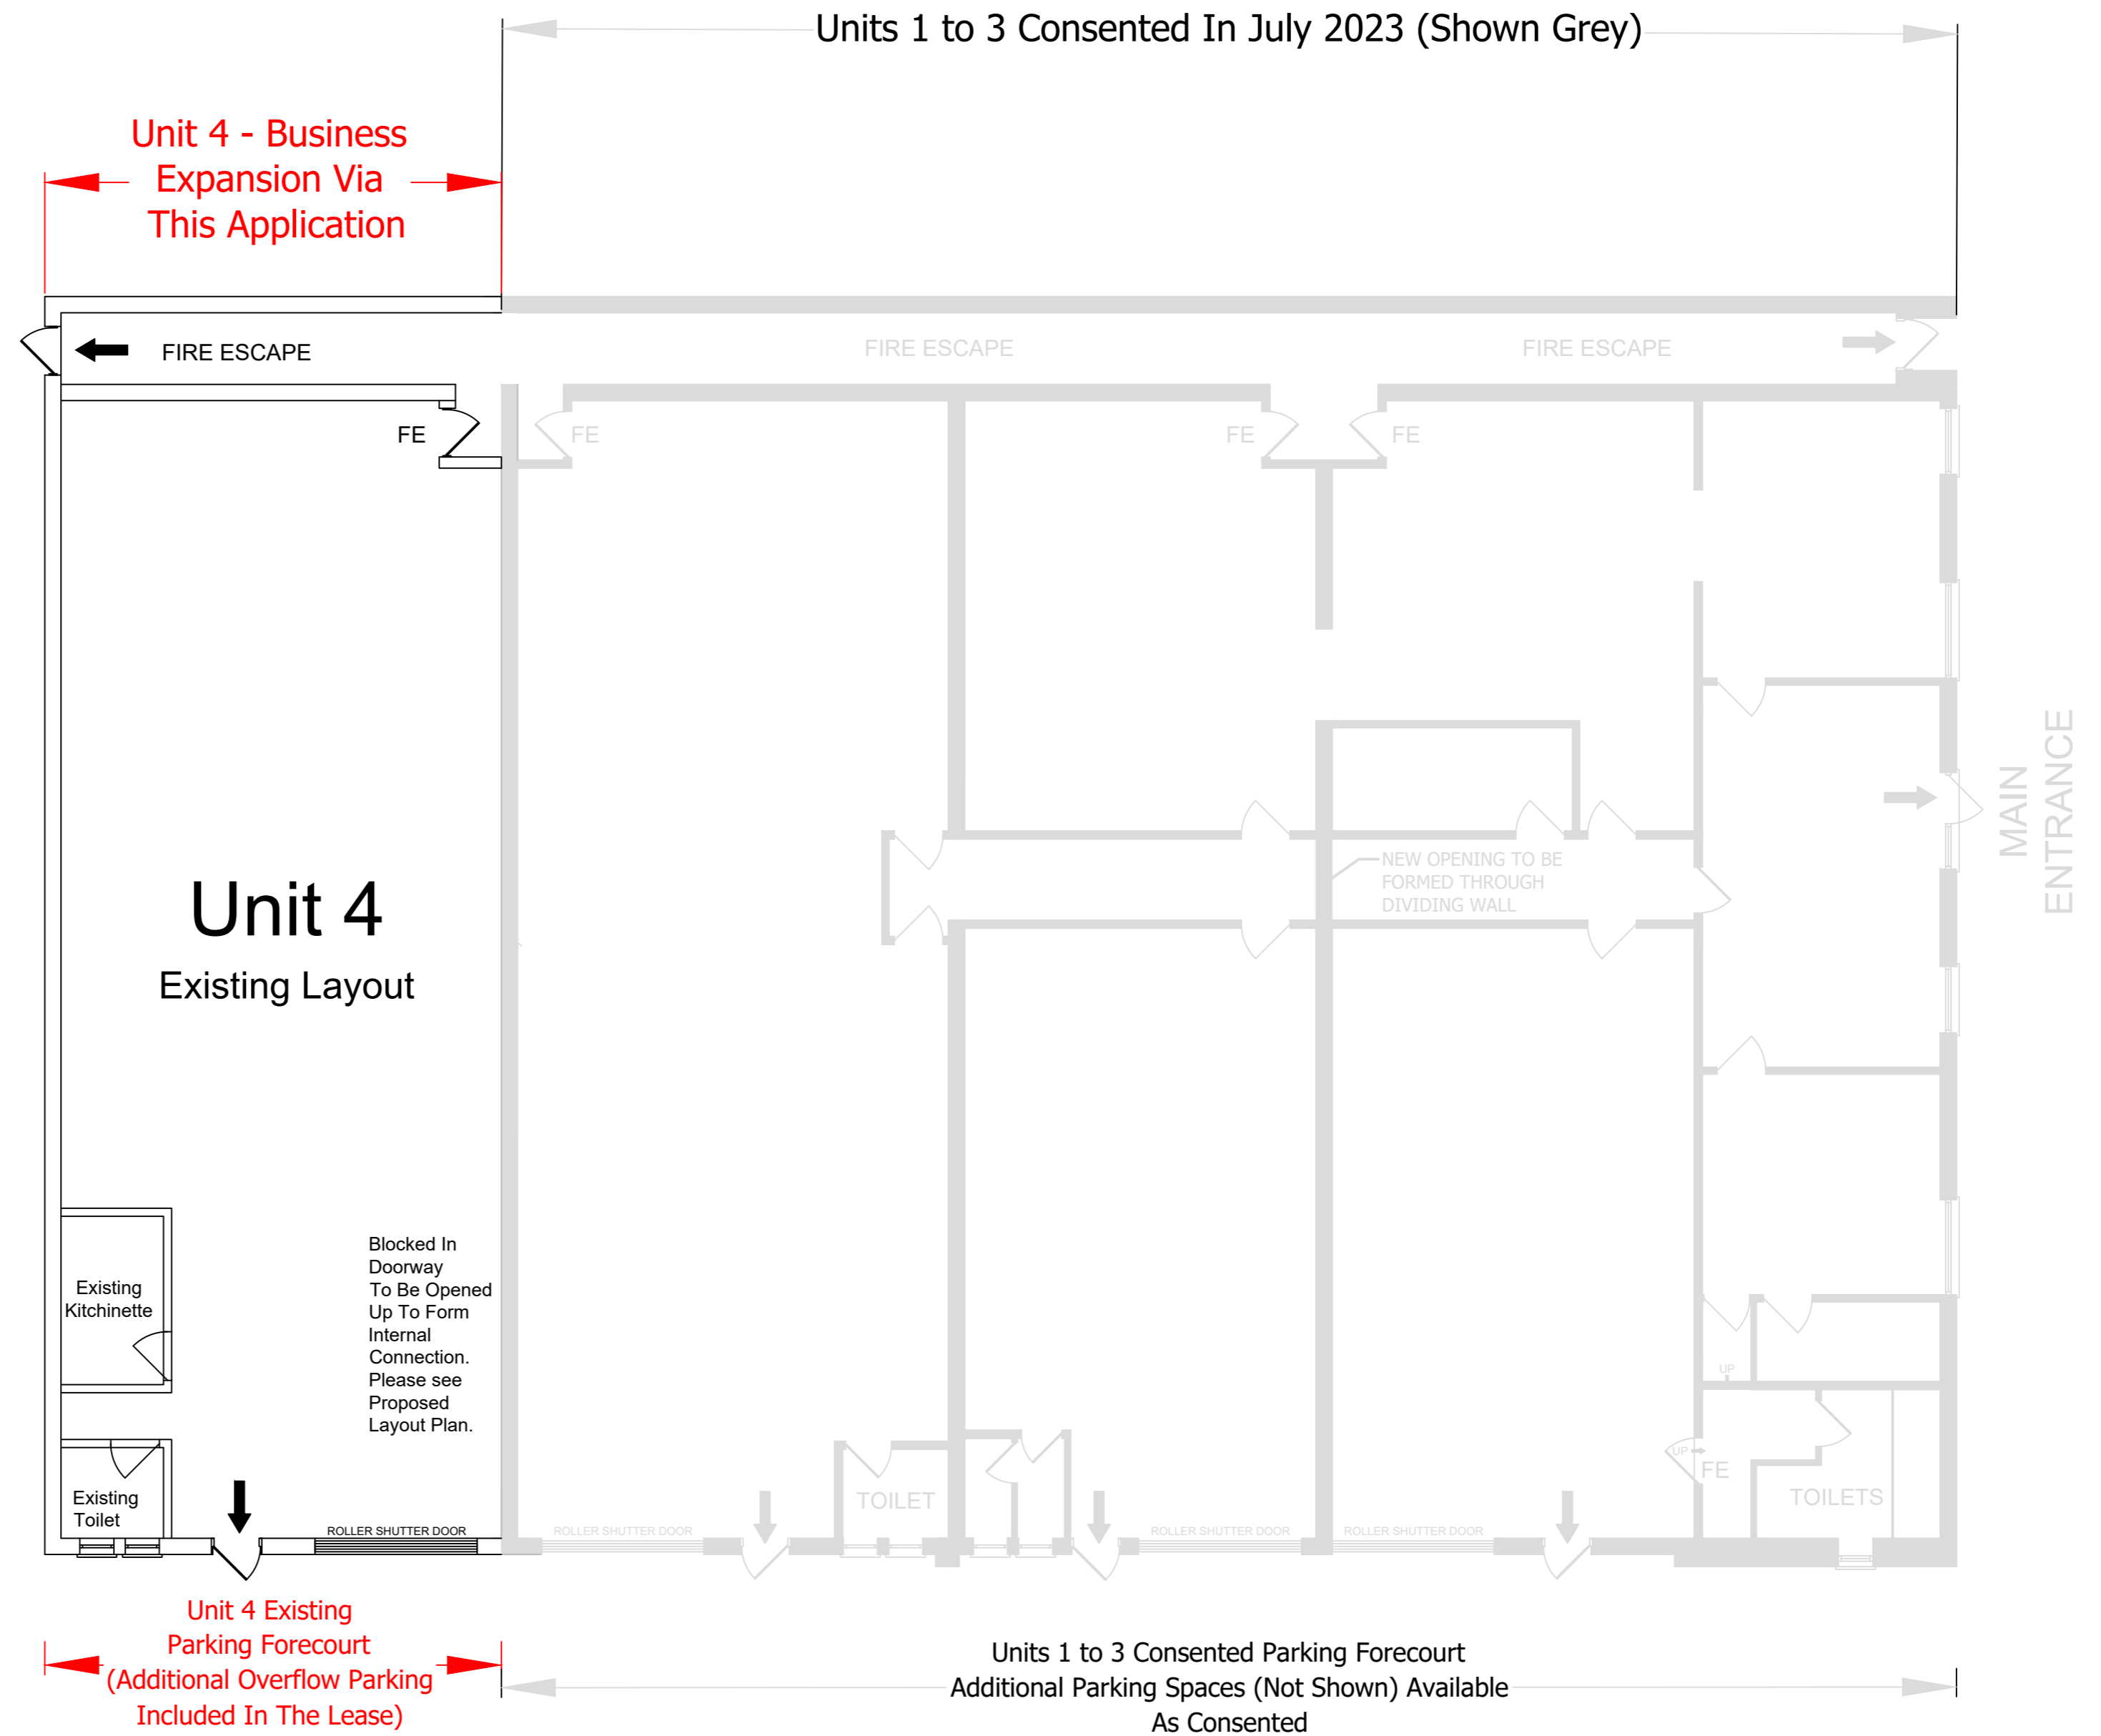

# Existing Layout Plan

LGPS Resources  
 Planning, Traffic, Transportation,  
 Highway & Development Engineering  
 Katra, Joyden Court, Holbear, Chard  
 Somerset TA20 2FX

Email: DB@LGPS-Resources.com  
 Clients: AK Academy of Dancing  
 Site: Unit 4, 16 Alder Hills, Poole, BH12 4AR  
 Drawing Title: Existing Layout Plan

Scale 1:100 at A2 Date: 31 December 2023  
 Drawing Number: LGPS/AKAD/U4/01/03

Notes:  
 Units 1 to 3 Survey and main drawing base courtesy of Sibbett Gregory where door and window sizes and locations are indicative.