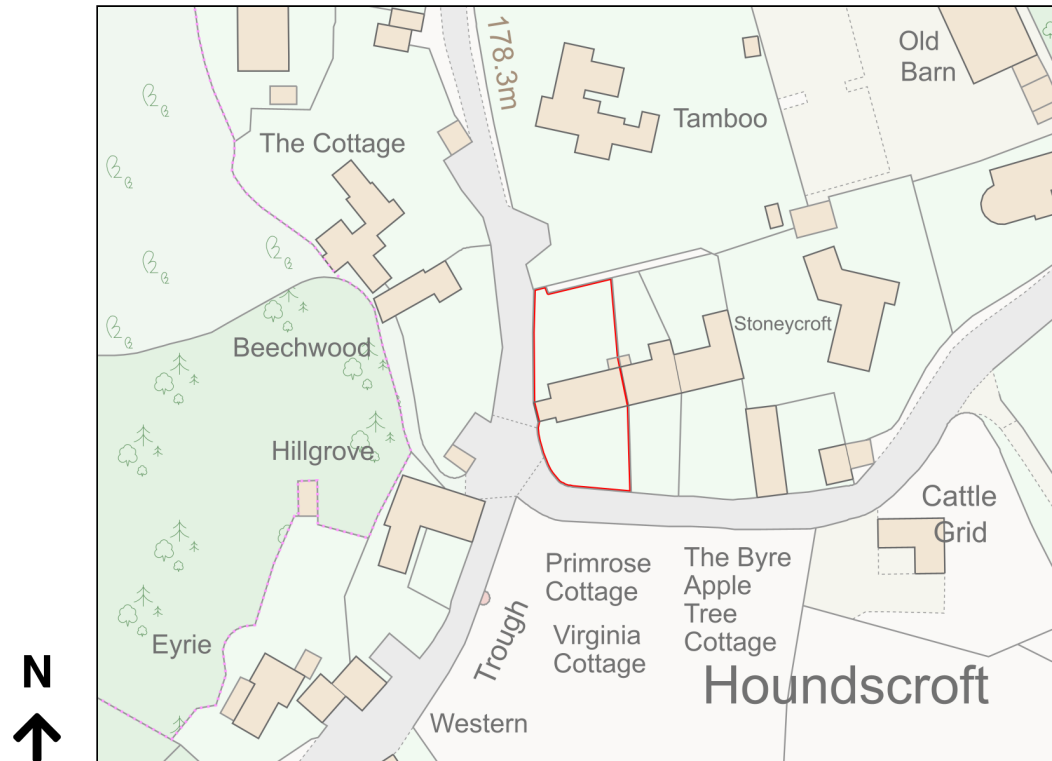

Location Plan

Site Address: Virginia Cottage, Houndscroft, Rodborough, Stroud, GL5 5DF

Date Produced: 10-Jan-2024

Scale: 1:1250 @A4

Planning Portal Reference: PP-12706518v1