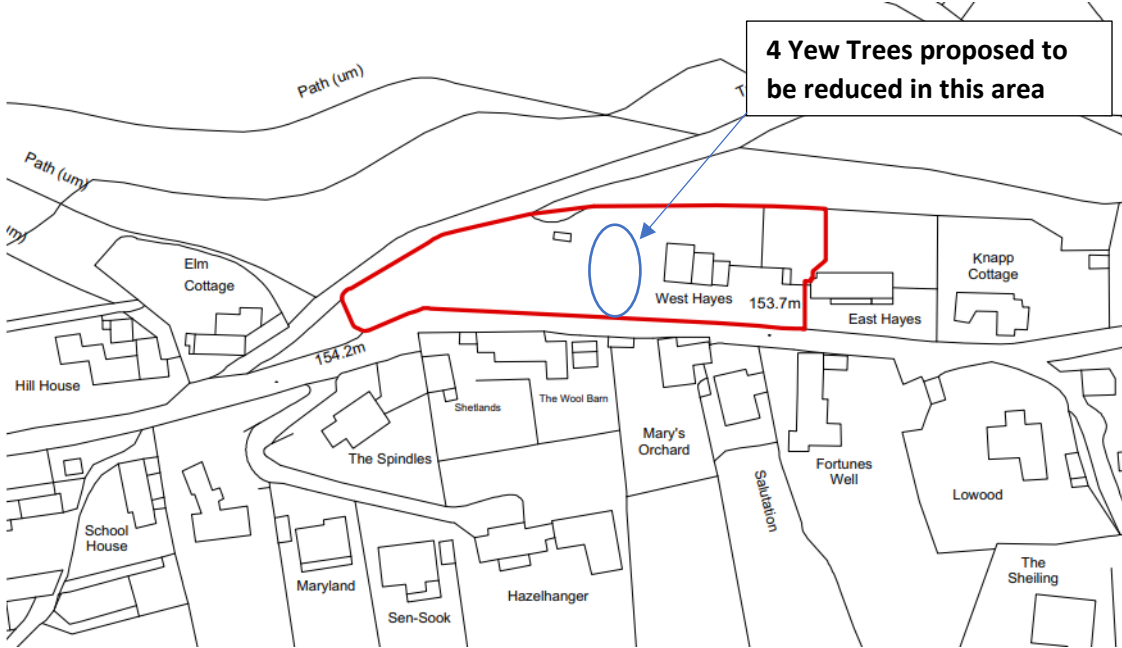

Location map

Property Location

Address: West Hayes, Far End, Sheepscombe, GL6 7RL

Top level location of the 4 yew trees proposed to be reduced

Detailed location of the 4 yew trees to be reduced