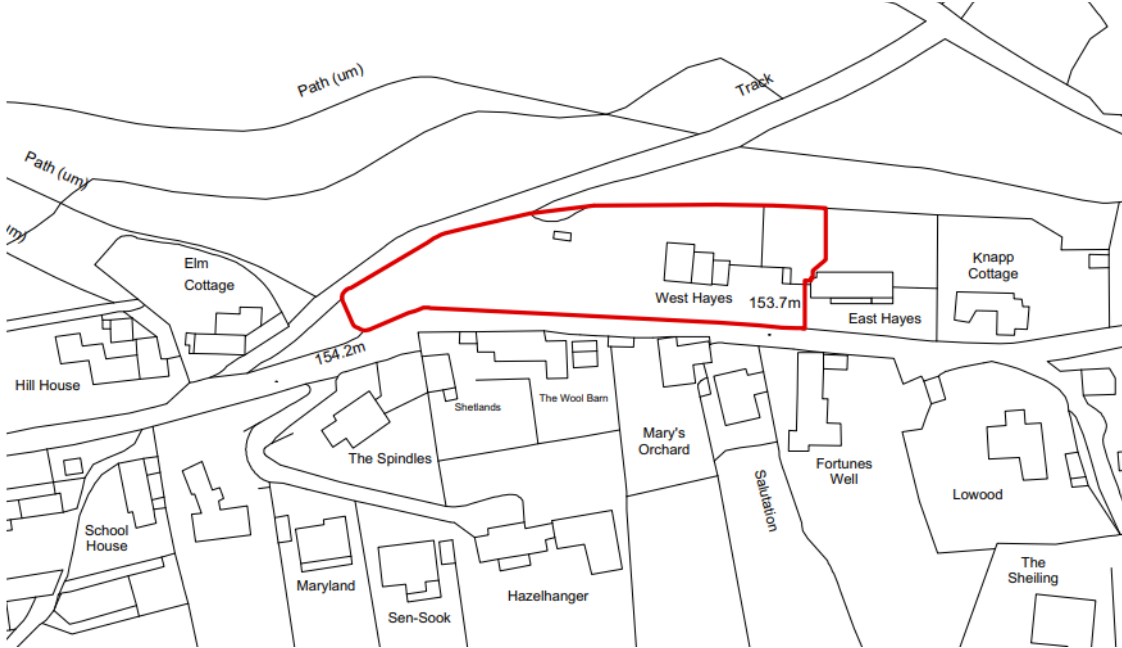

Location map

Property Location

Address: West Hayes, Far End, Sheepscombe, GL6 7RL

Top level location of the 4 yew trees proposed to be reduced

Detailed location of the 4 yew trees to be reduced