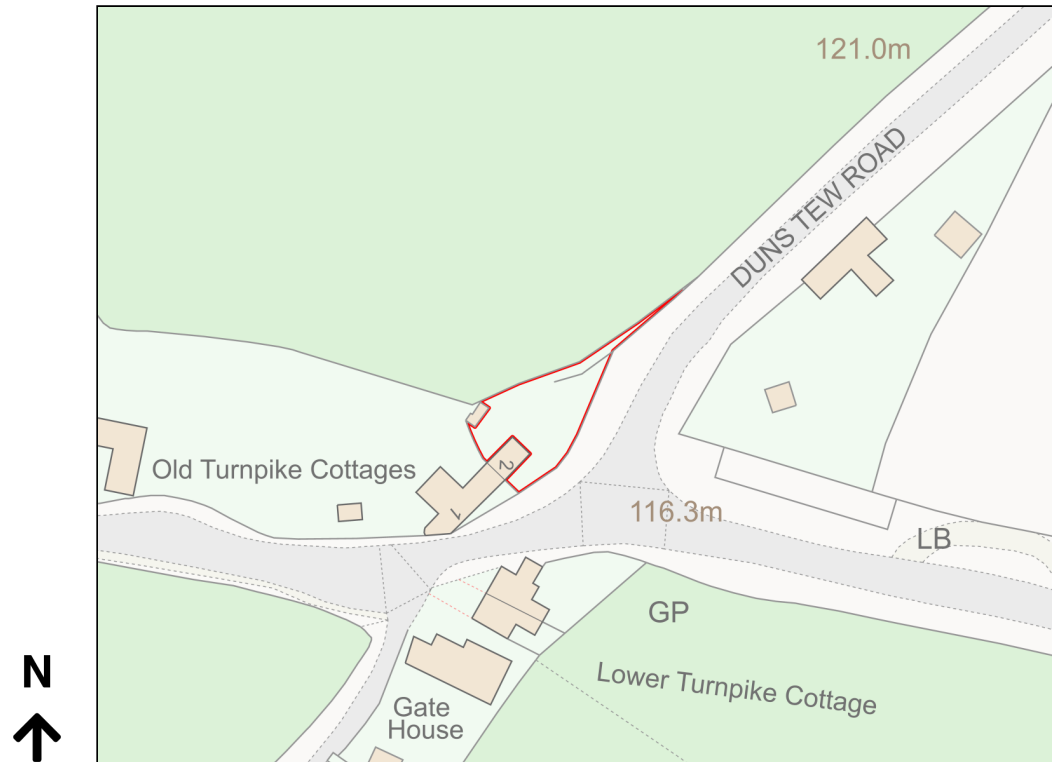

Location Plan

Site Address: 2, Old Turnpike Cottages, Street Through Bartongate, Bartongate, Middle Barton, OX7 7DB

Date Produced: 18-Dec-2023

Scale: 1:1250 @A4

Planning Portal Reference: PP-12678353v1