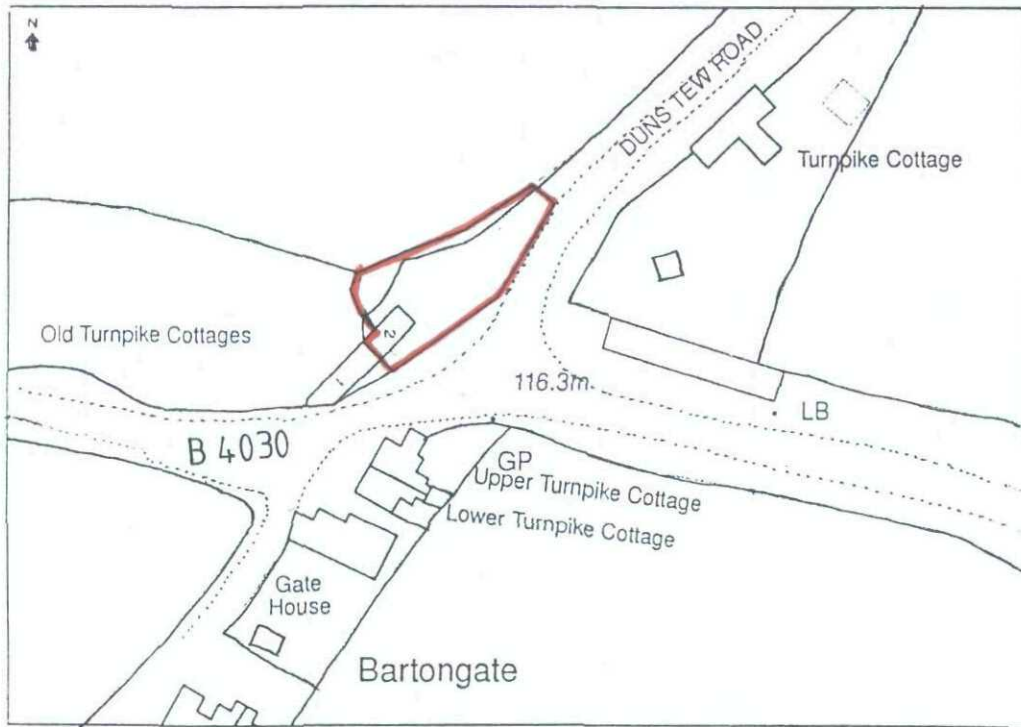

2 Old Turnpike Cottages
Duns Tew Road
Middle Barton
Oxon

Site Plan

24 APR 2013

13/0561

13/0562