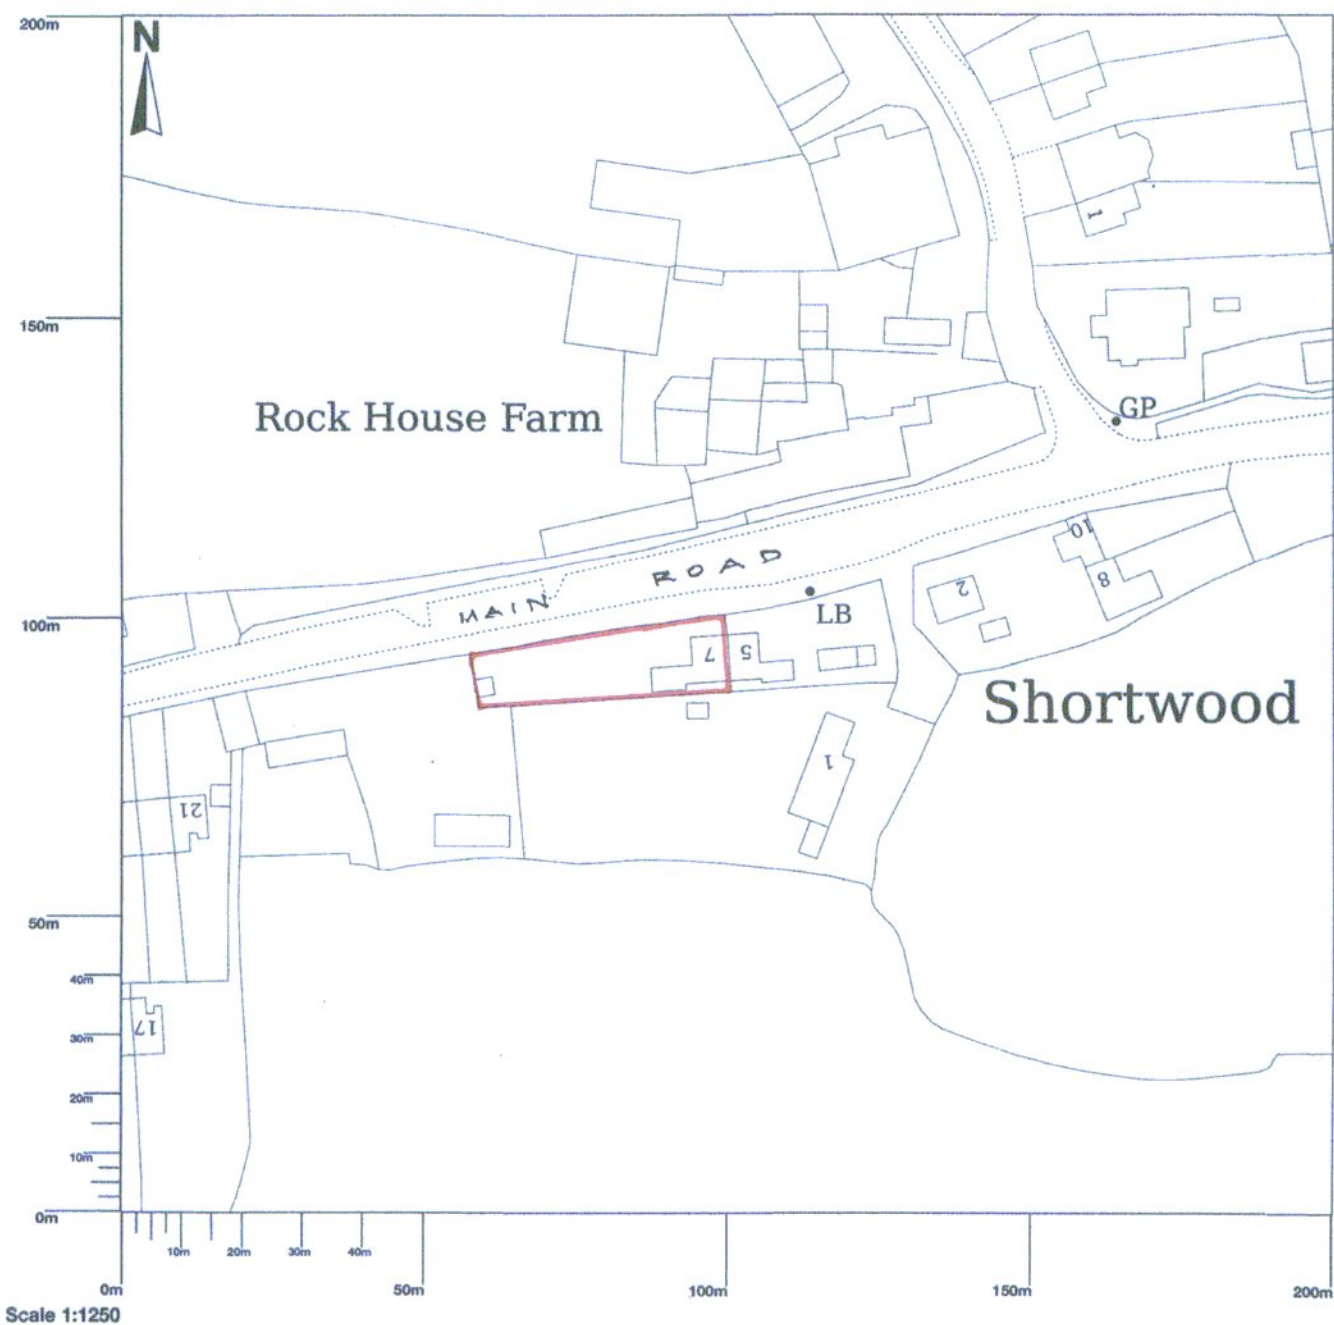

7 Main Road, Mangotsfield, Bristol, BS16 9NH

© Crown copyright and database rights 2024 OS 100054135. Map area bounded by: 367598,175945 367798,176145. Produced on 05 January 2024 from the OS National Geographic Database. Supplied by UKPlanningMaps.com. Unique plan reference: p4e/uk/1042524/1404939