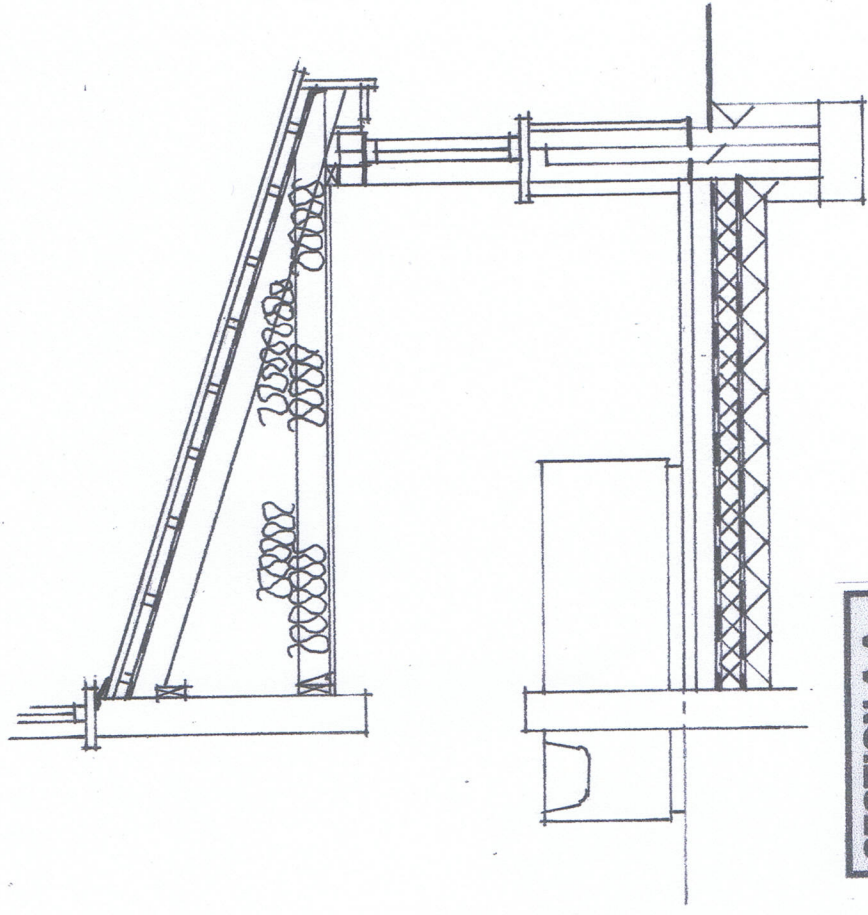

Scale bar 1:50 @ A3

PROPOSED GROUND FLOOR (PART)

SECTION A-A

Proposed Single Storey Family Room Extension	
Manor Cottage, Manor Road, Wick	
Bristol, BS30 5RG	
PROPOSED PLAN & SECTION A-A	Drng No. 4
Scales: 1:50 & 1:100	Date: Jan 2024