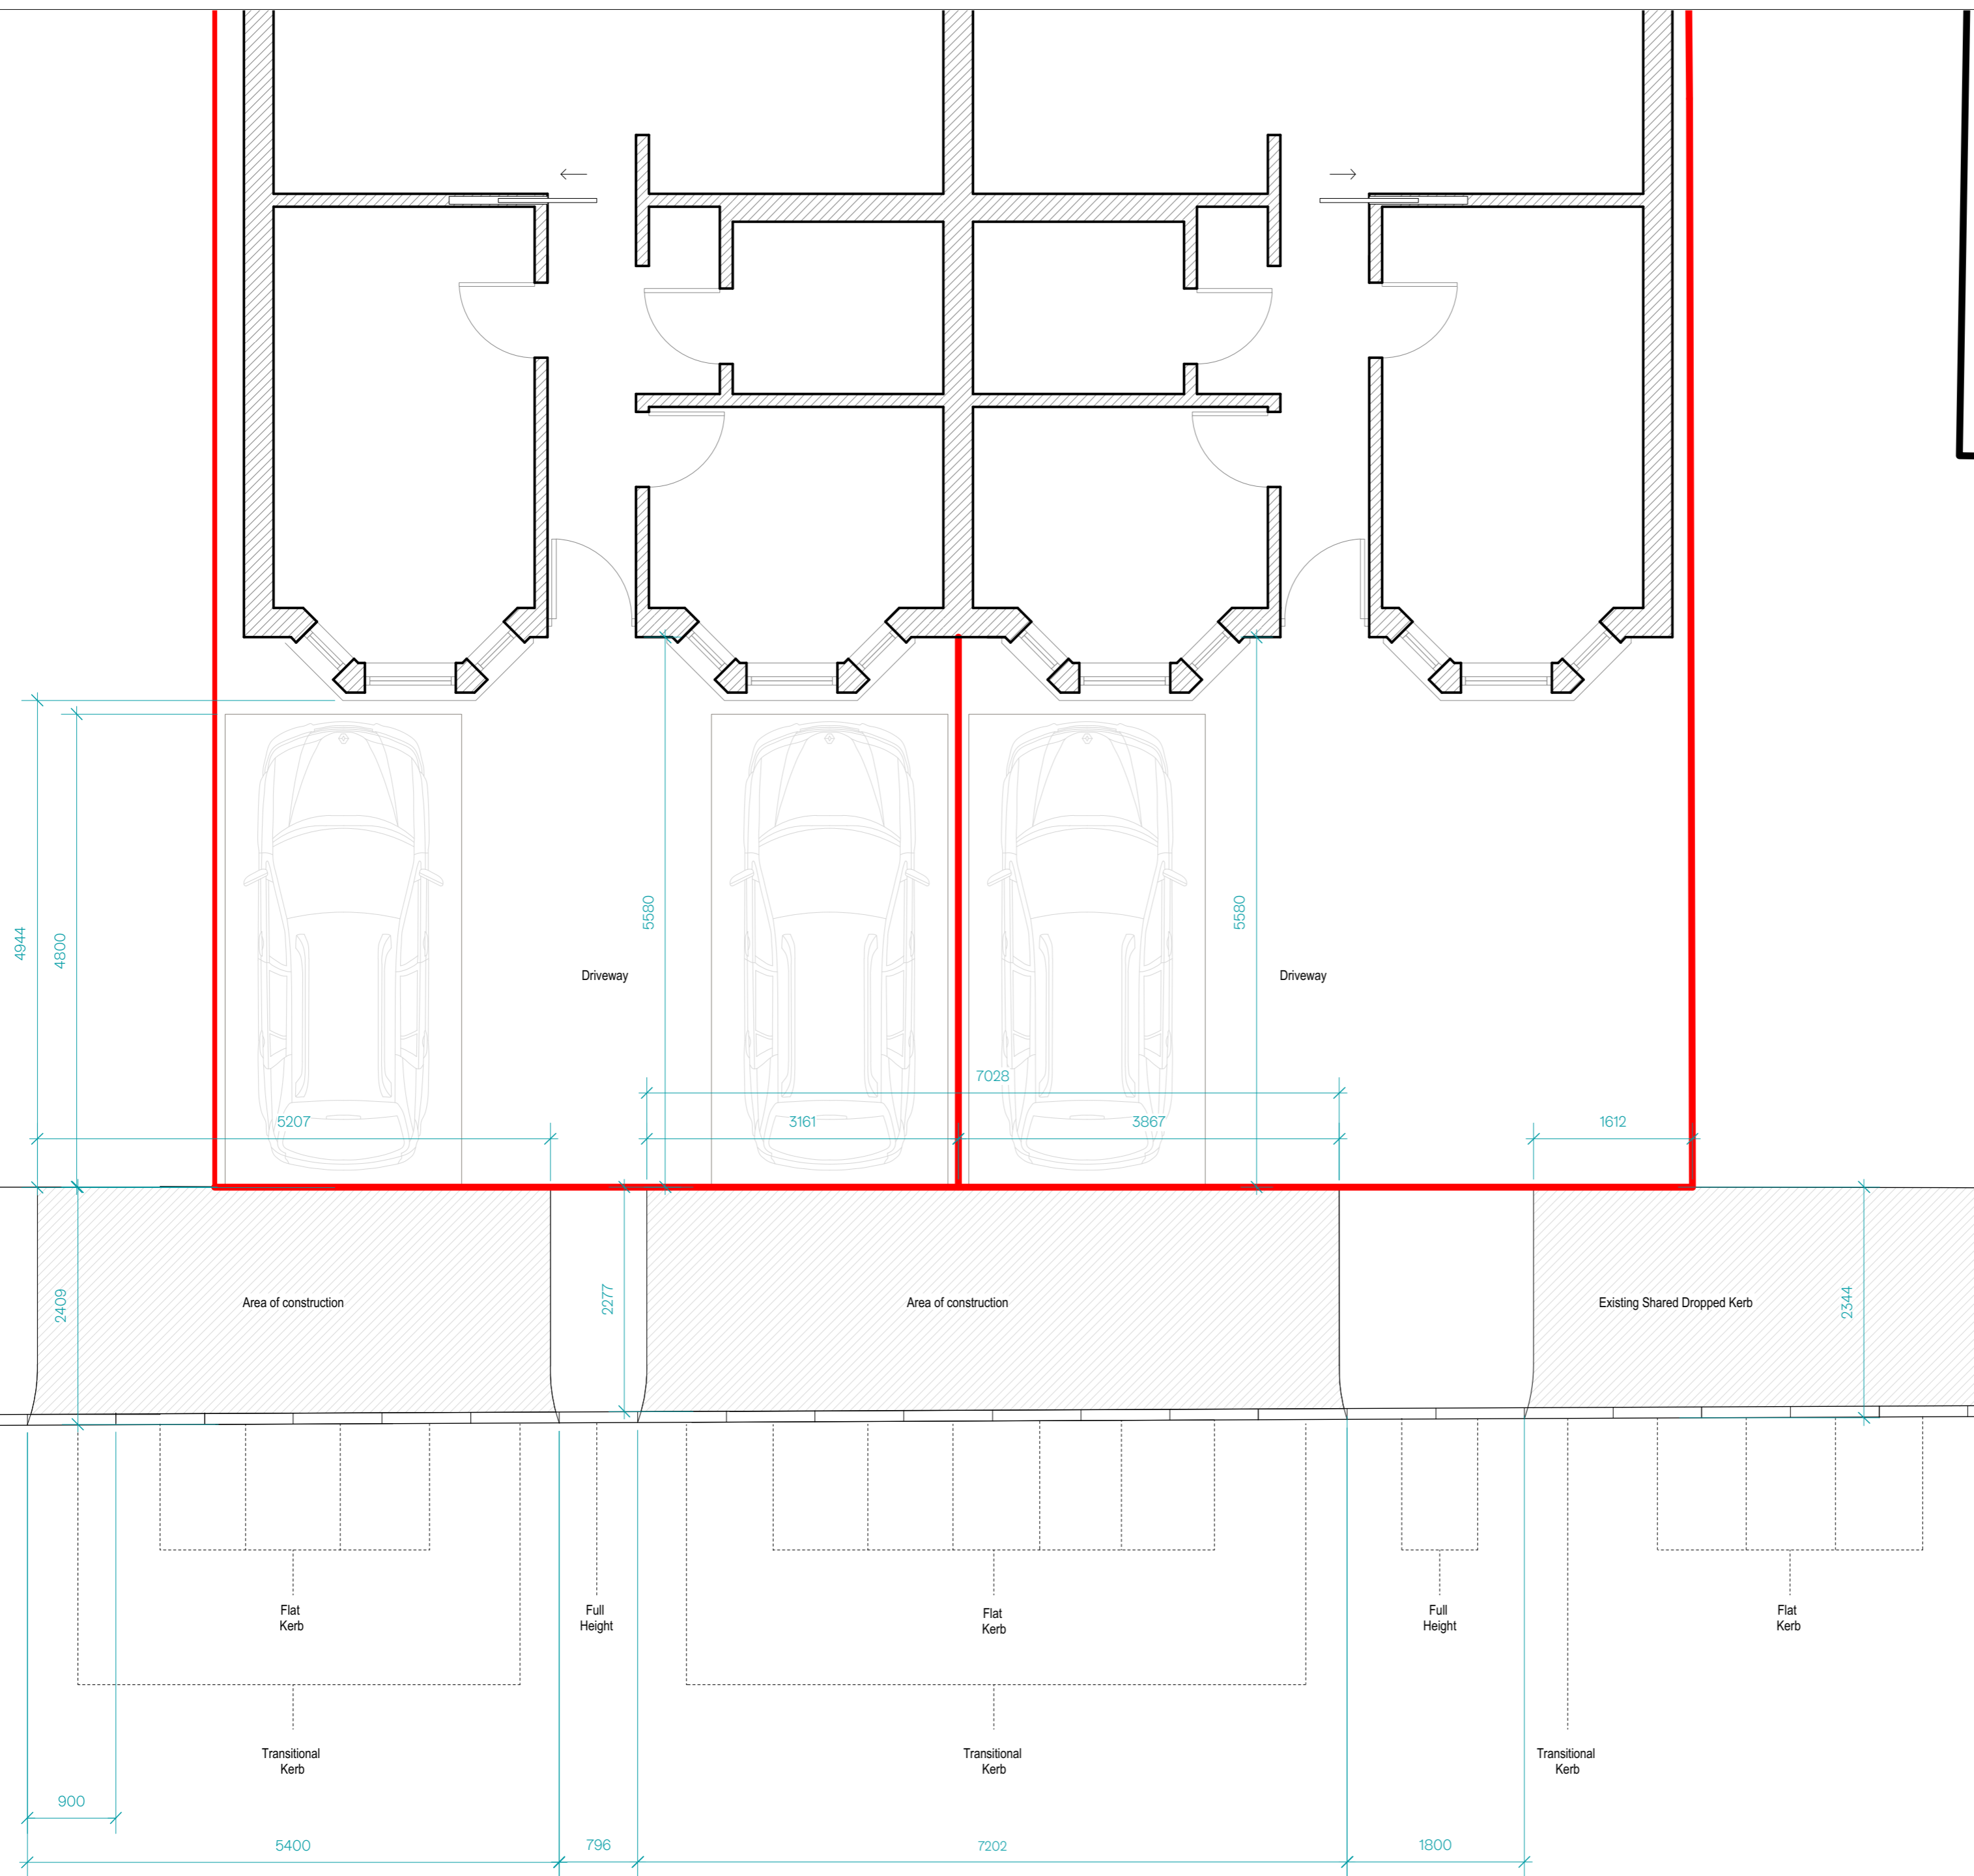

NOTES

studio_{cc}

studioCC
1 Nature View Apt
Woodberry Grove
London N4 2GN
+ (0) 7957 167052
studio_{cc}.co.uk
info@studio_{cc}.co.uk

NOTE

This is not a working drawing.

This drawing is only for Planning purposes or for Builders to obtain estimates.

This drawing is to be read in conjunction with any other relevant drawings. All details and dimensions are to be carried out on-site prior to works commencing or any ordering of materials

Drawing Title

Version

Kerb Plan, Proposed

C.4

Project Location

51-53 Greenfield Ave, Watford, WD19 5DJ

Date

Drawing Number

28.11.23

GA10

Scale

1:50 @ A2