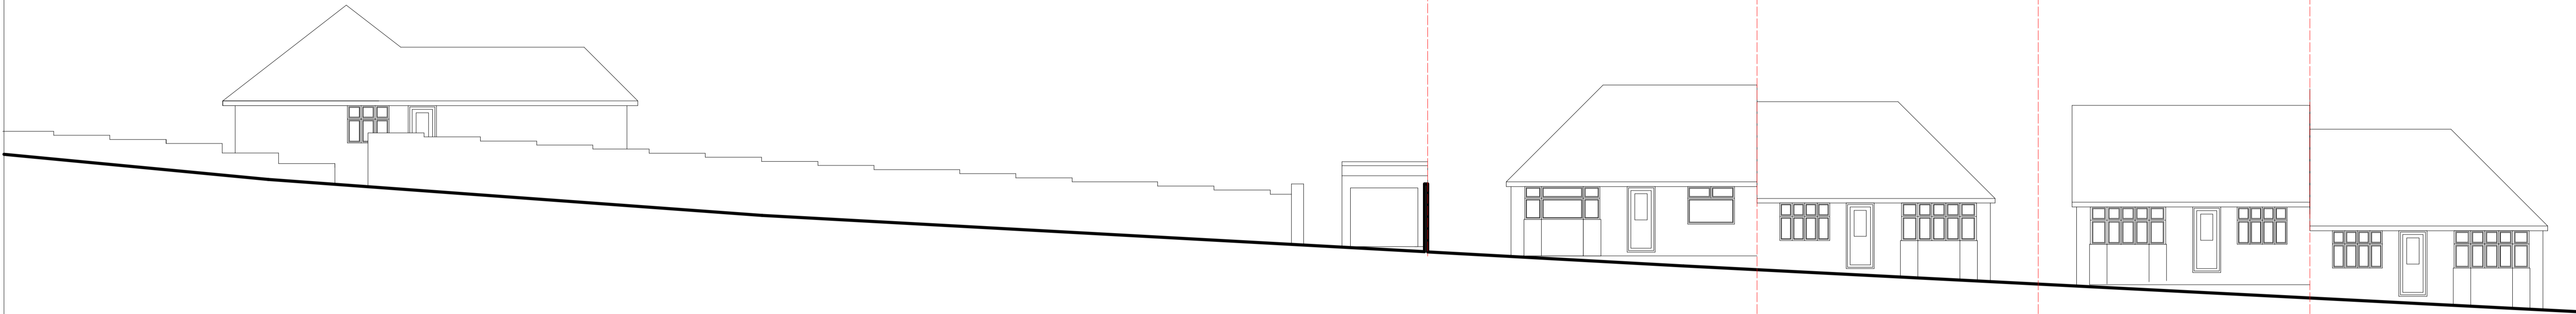

DRAWING TITLE:  
STREETSCENE ELEVATION, EXISTING

DRAWING TITLE:  
STREETSCENE ELEVATION, PROPOSED

studio.cc

NOTES

PLEASE NOTE:  
THIS IS NOT A WORKING DRAWING

THIS DRAWING IS ONLY FOR PLANNING PURPOSES OR FOR BUILDERS TO OBTAIN ESTIMATES

THIS DRAWING IS TO BE READ IN CONJUNCTION WITH ANY OTHER RELEVANT DRAWINGS

ALL DETAILS AND DIMENSIONS ARE TO BE CARRIED OUT ON SITE, PRIOR TO WORKS COMMENCING  
OR ANY ORDERING OF MATERIALS

DRAWING TITLE:  
STREETSCENE ELEVATIONS

VERSION:  
C

DATE:  
12.01.24

DRAWING NUMBER:  
GA14

PROJECT LOCATION:  
LAND TO THE REAR OF 51-53 GREENFIELD AVE, WATFORD, WD19 5DJ

SCALE:  
1:100 @ A1