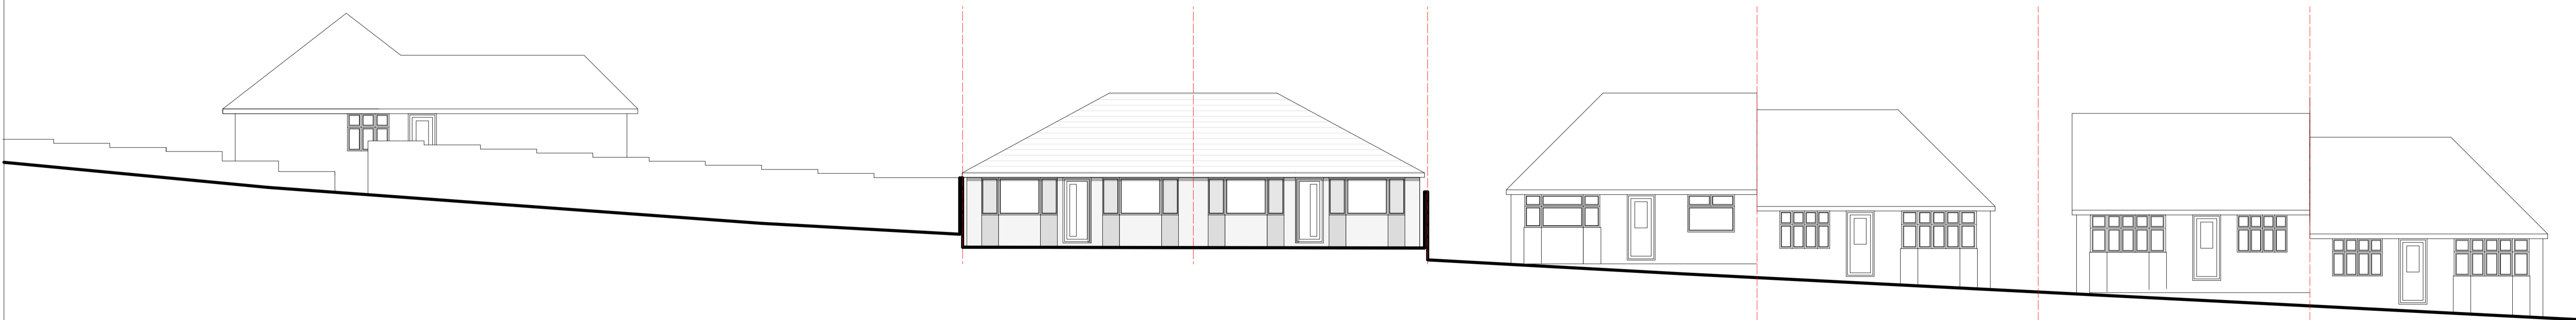

DRAWING TITLE:  
STREETSCENE ELEVATION, EXISTING

DRAWING TITLE:  
STREETSCENE ELEVATION, PROPOSED

studio.cc

NOTES

PLEASE NOTE:  
THIS IS NOT A WORKING DRAWING

THIS DRAWING IS ONLY FOR PLANNING PURPOSES OR FOR BUILDERS TO OBTAIN ESTIMATES

THIS DRAWING IS TO BE READ IN CONJUNCTION WITH ANY OTHER RELEVANT DRAWINGS

ALL DETAILS AND DIMENSIONS ARE TO BE CARRIED OUT ON SITE, PRIOR TO WORKS COMMENCING  
OR ANY ORDERING OF MATERIALS

DRAWING TITLE:  
STREETSCENE ELEVATIONS

VERSION:  
C

DATE:  
12.01.24

DRAWING NUMBER:  
GA14

PROJECT LOCATION:  
LAND TO THE REAR OF 51-53 GREENFIELD AVE, WATFORD, WD19 5DJ

SCALE:  
1:100 @ A1