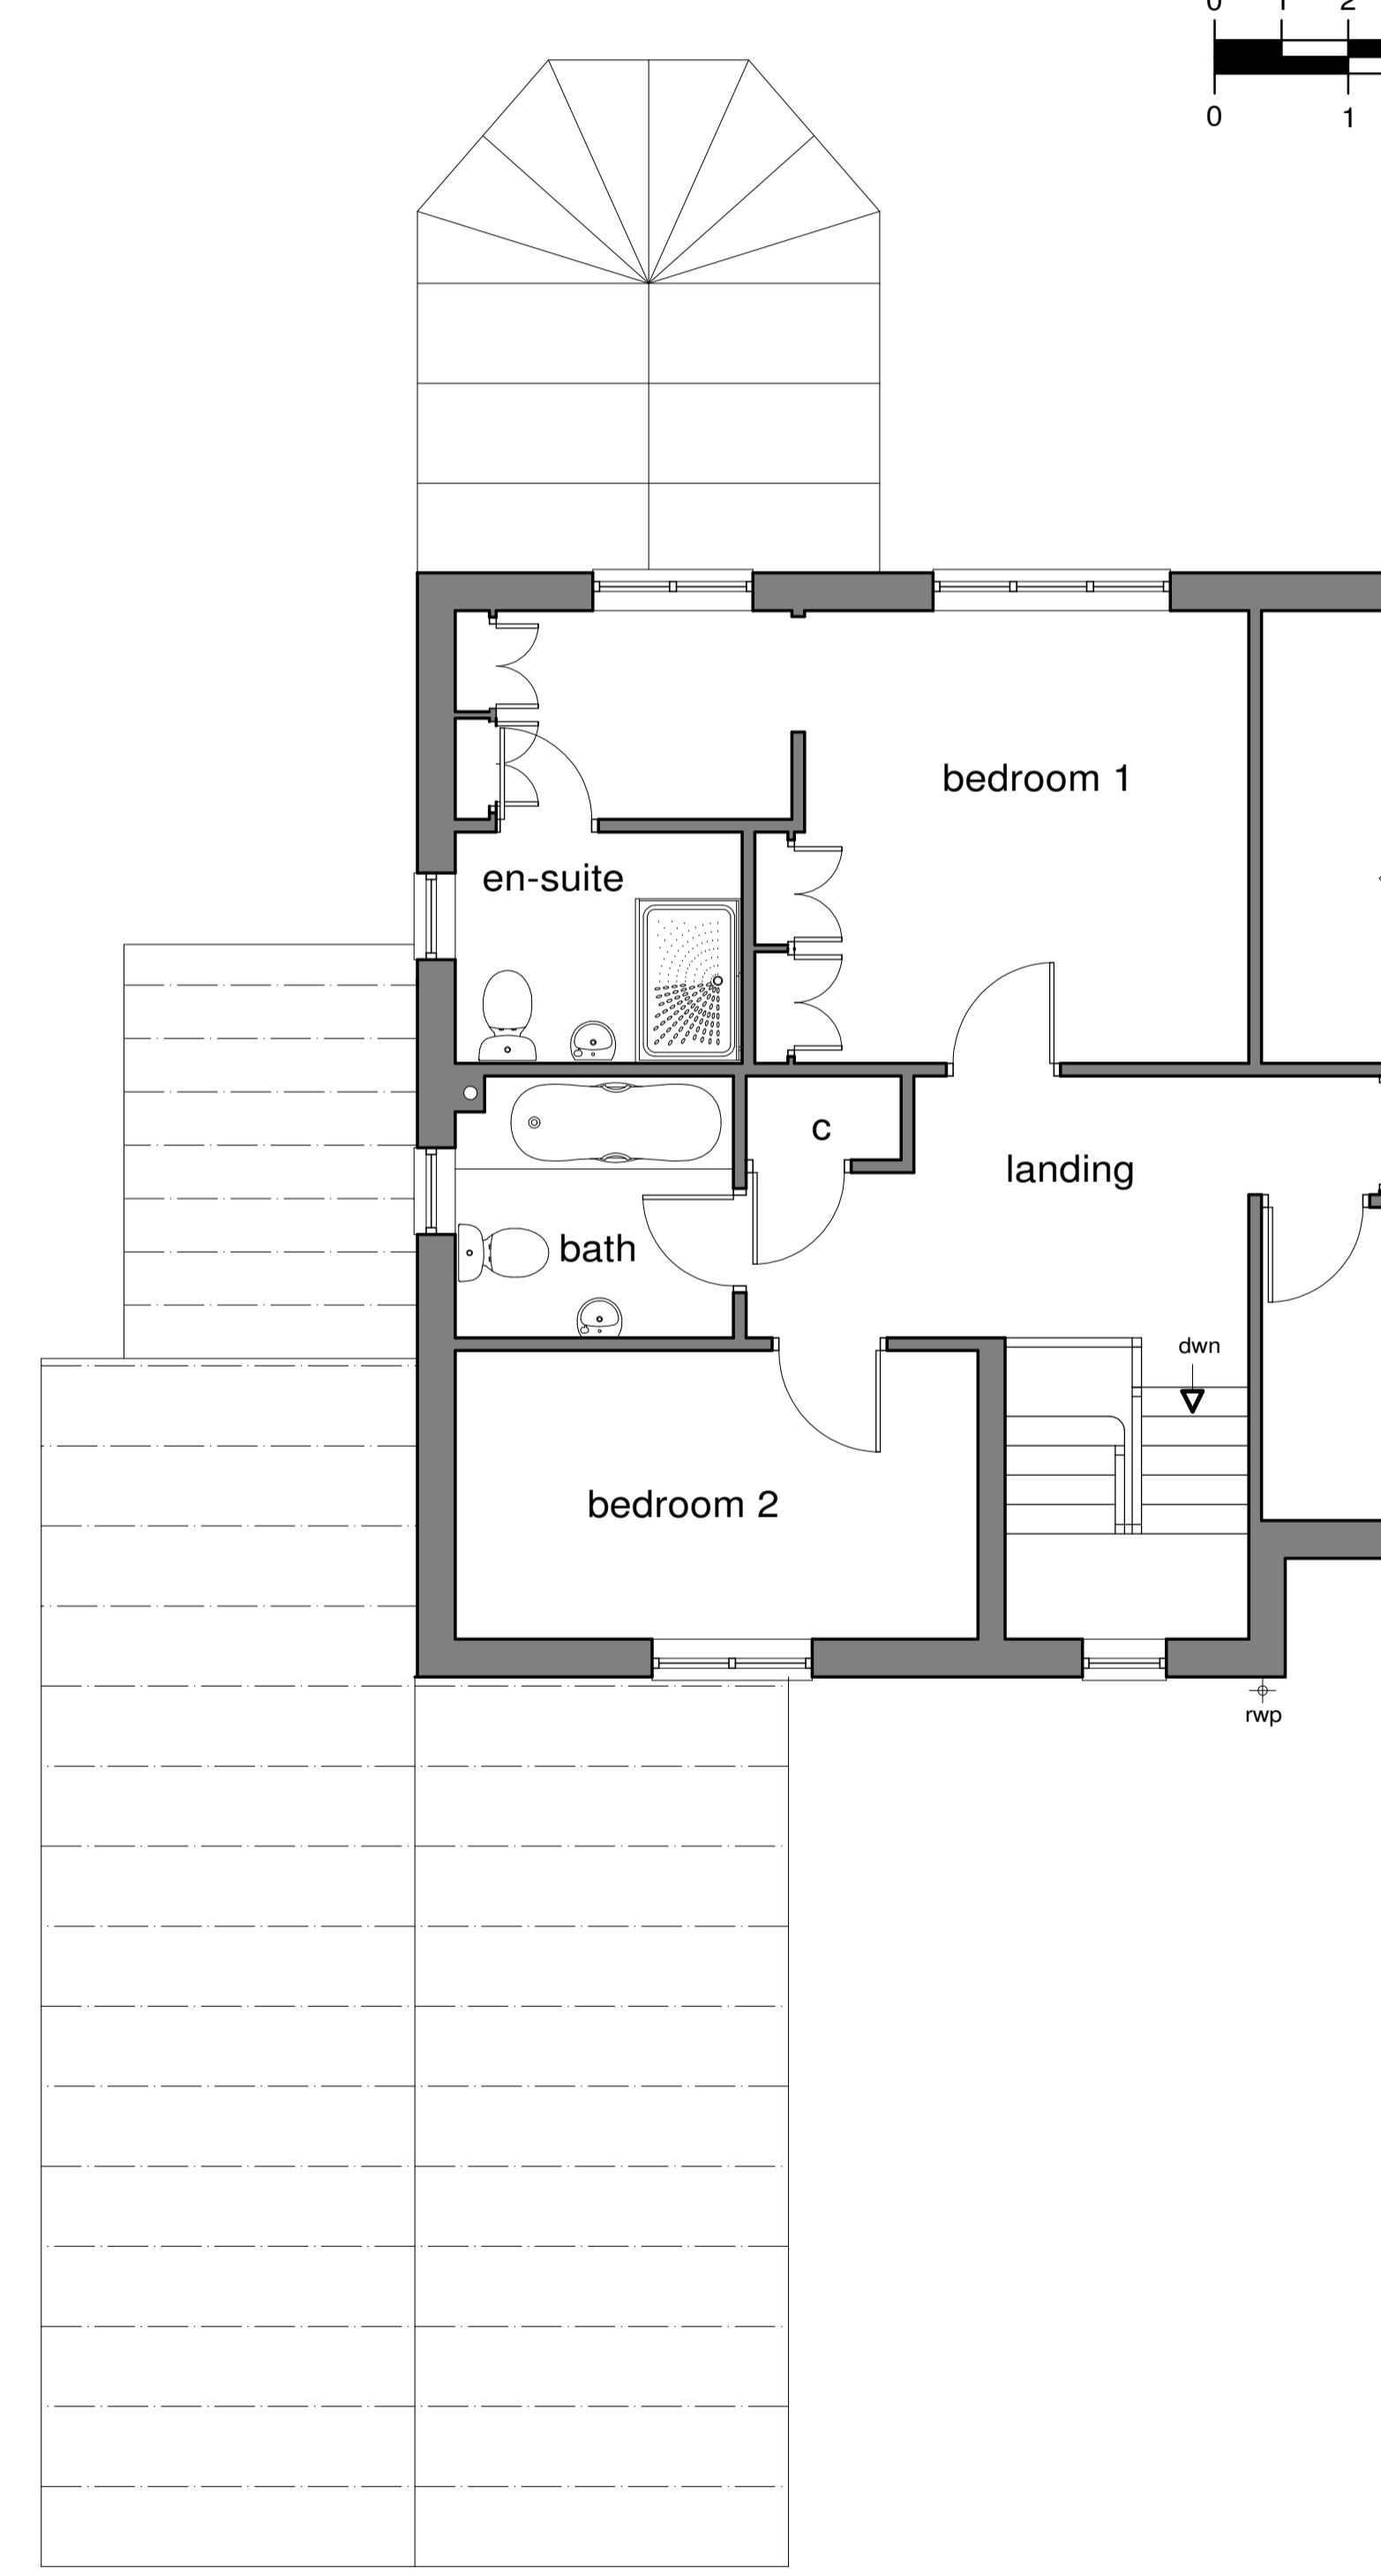

Front Elevation 1-100

Side Elevation 1-100

Rear Elevation 1-100

Side Elevation 1-100

Ground Floor Plan 1-50

First Floor Plan 1-50

Mapping contents (c) Crown copyright and database rights 2018 Ordnance Survey 100035207

Client	
Mr and Mrs White	
Job Title	
72 Benetfeld Road Binfield RG42 4EN	
Drawing Title	
Existing Plans and Elevations	
Scale 1-50 1-100	
Date	Nov 23
Drawn by	wen
Drg No.	W- 2785
Rev.	