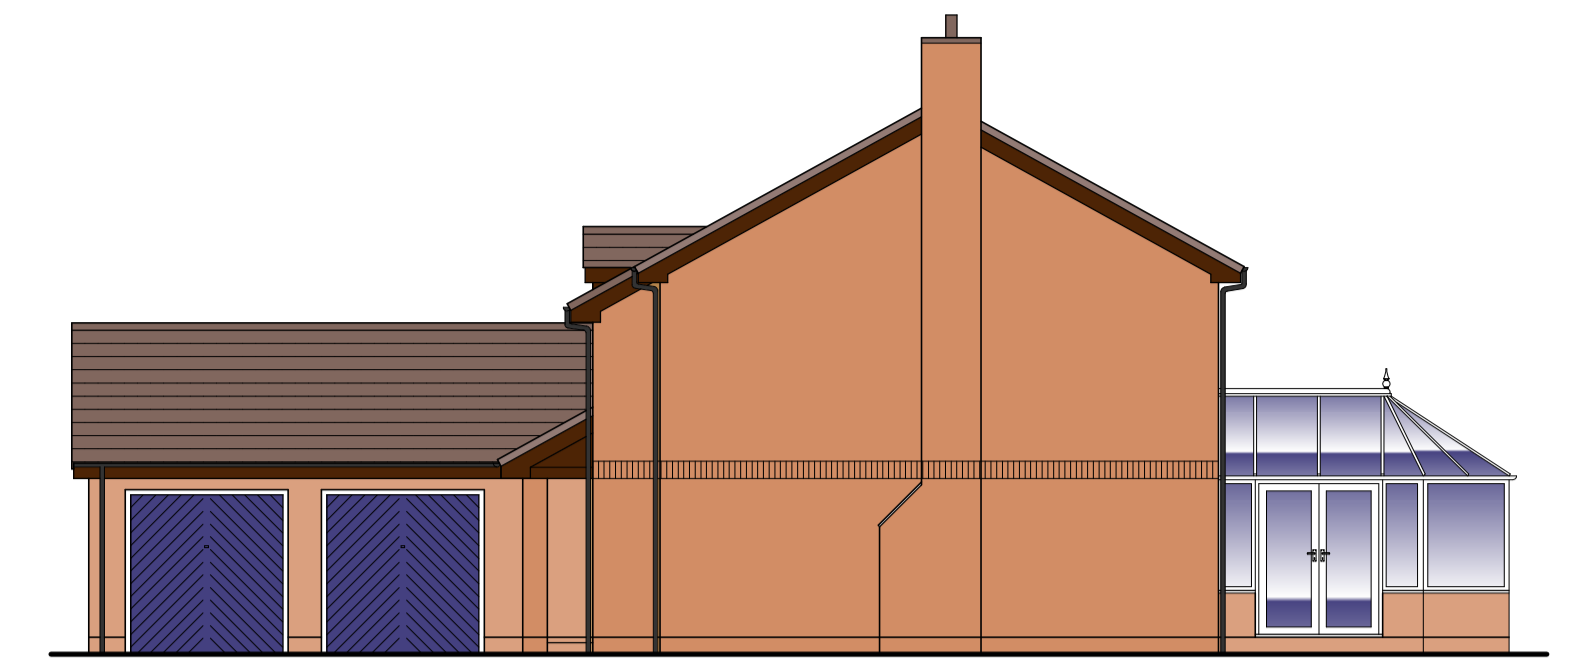

Front Elevation 1-100

Side Elevation 1-100

Rear Elevation 1-100

Side Elevation 1-100

Ground Floor Plan 1-50

First Floor Plan 1-50

Mapping contents (c) Crown copyright and database rights 2018 Ordnance Survey 100035207

Client	
Mr and Mrs White	
Job Title	
72 Benetfeld Road Binfield RG42 4EN	
Drawing Title	
Existing Plans and Elevations	
Scale 1-50 1-100	
Date	Nov 23
Drawn by	wen
Drg No.	W- 2785
Rev.	